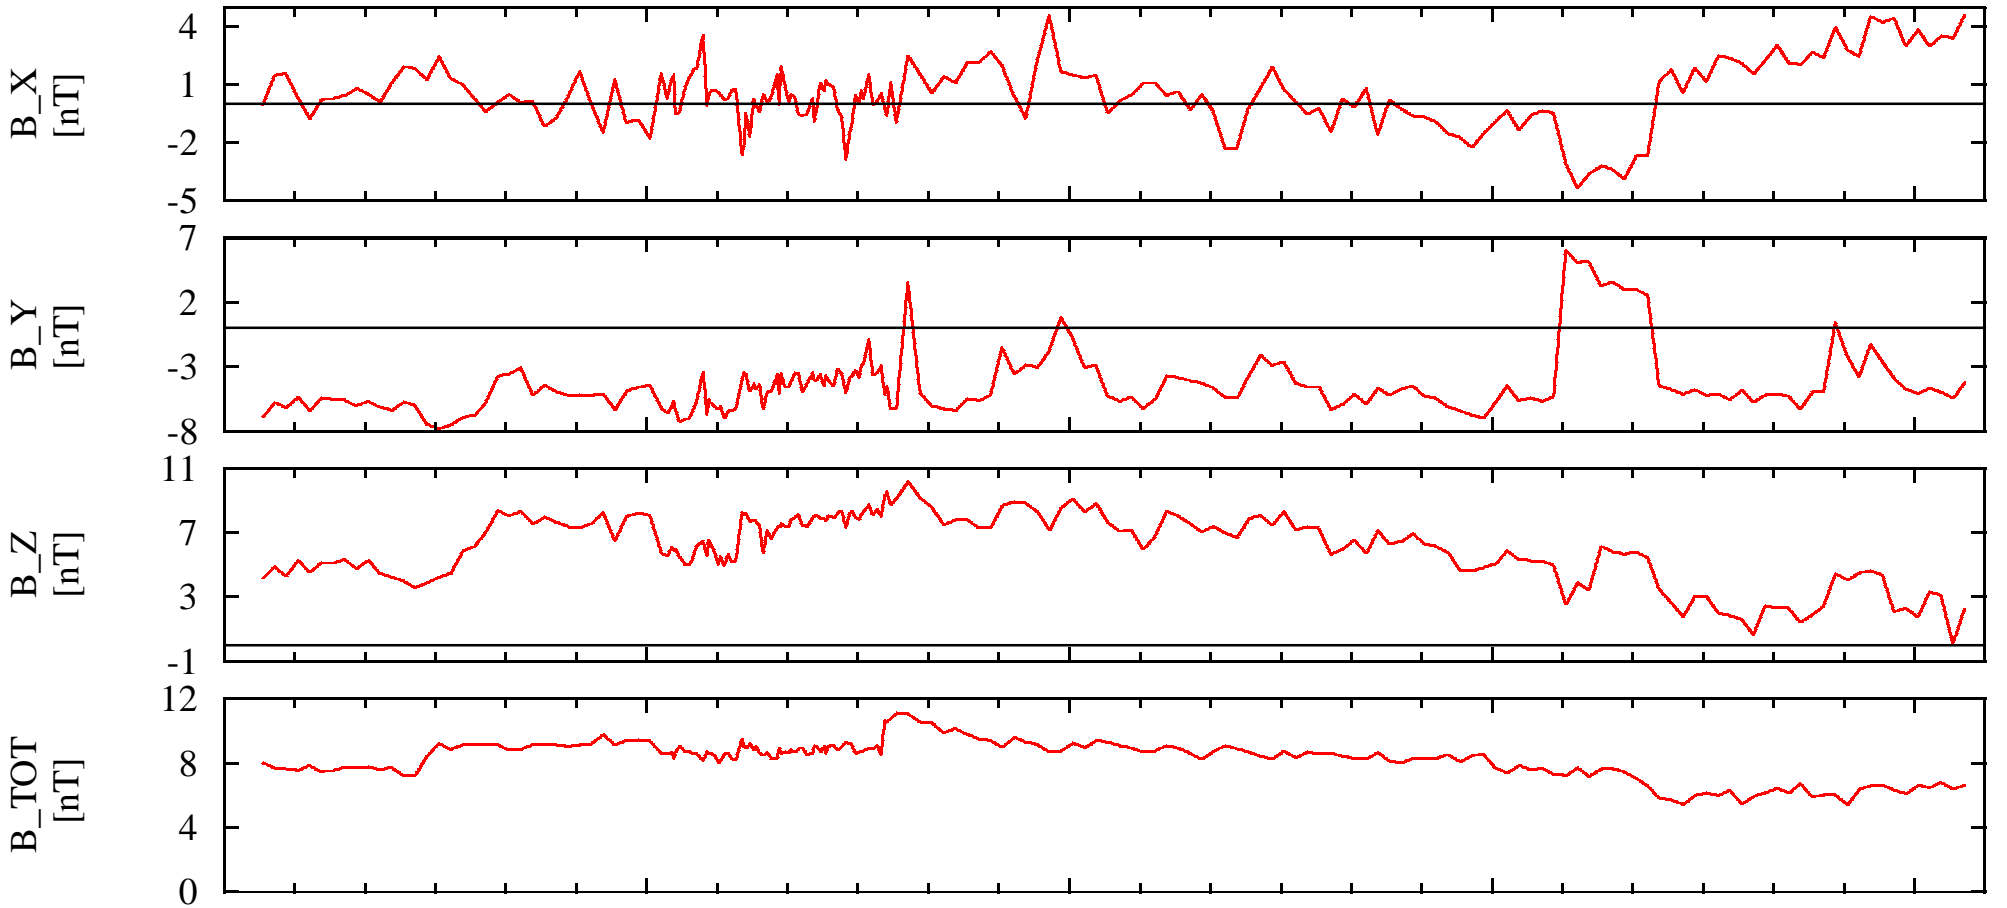

# NEAR Solar Orbital Coordinates

DOY: 339 00:00  
1999-Dec-5

NSO_X	8.99e+004	8.95e+004	8.90e+004	8.86e+004	8.81e+004
NSO_Y	-6.60e+002	-9.48e+002	-1.26e+003	-1.57e+003	-1.87e+003
NSO_Z	6.77e+004	6.75e+004	6.73e+004	6.71e+004	6.69e+004