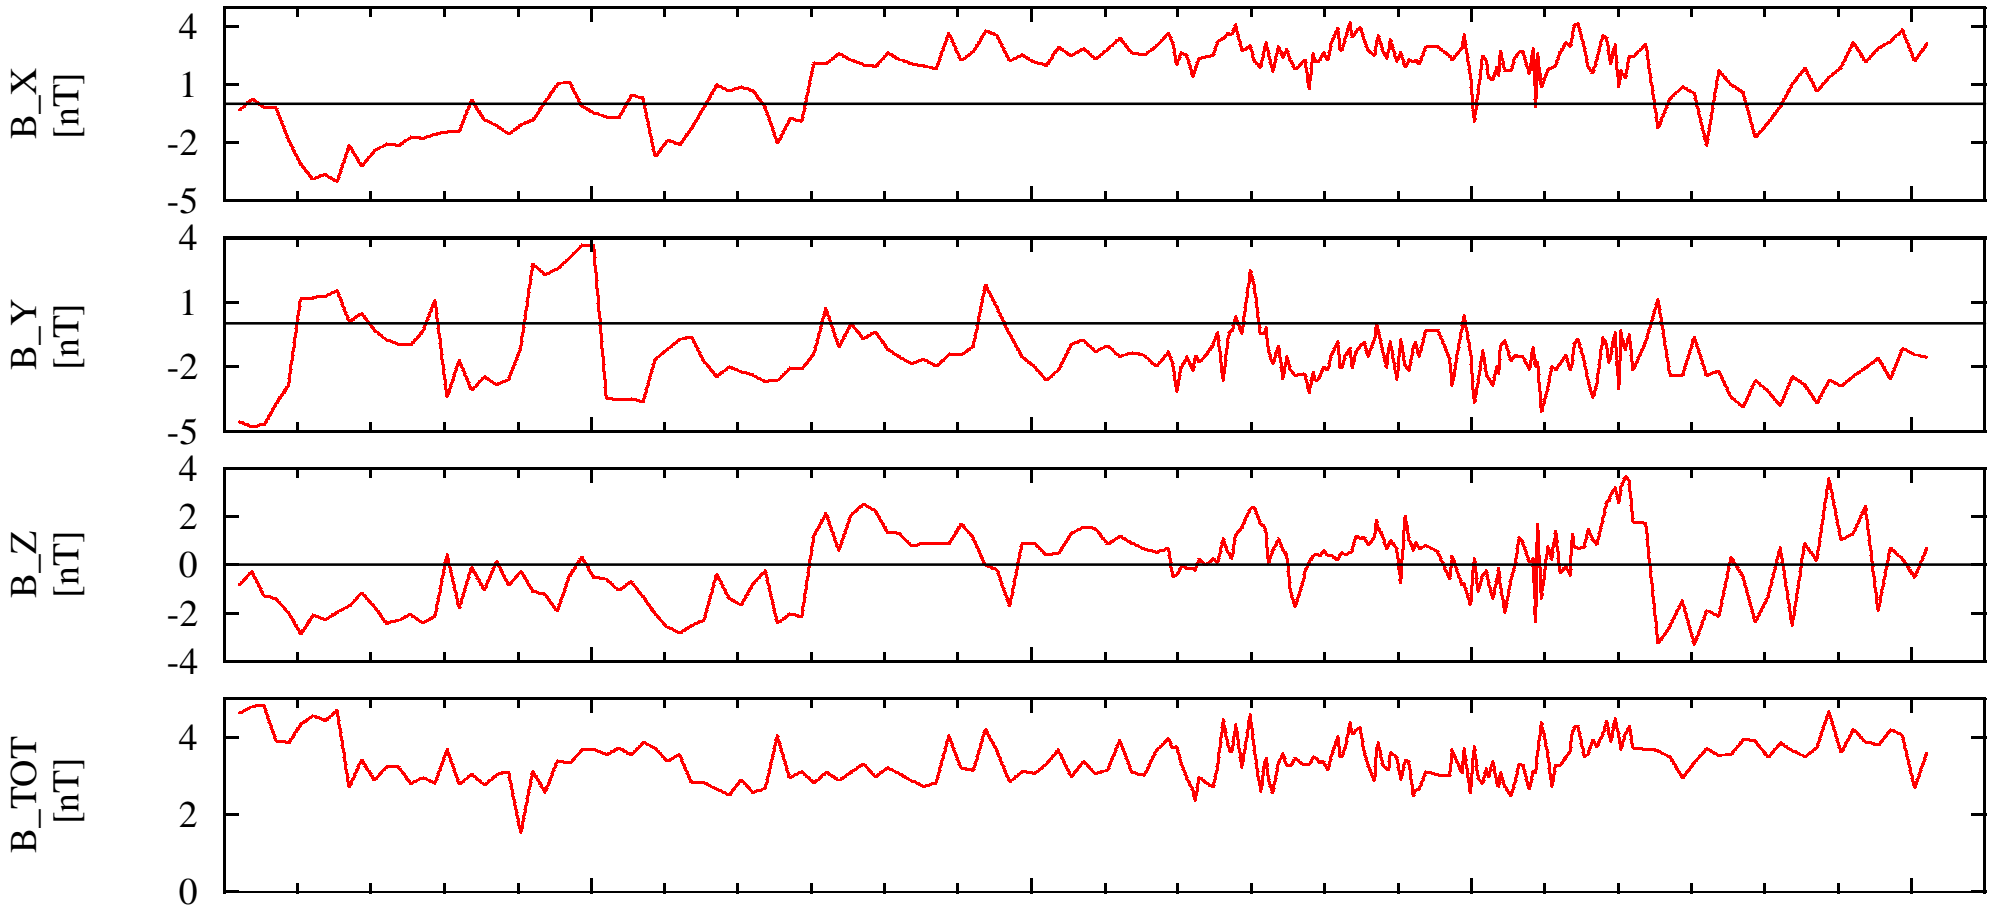

NEAR Solar Orbital Coordinates

DOY: 335 01:00
1999-Dec-1

07:00

13:00

19:00

01:00

NSO_X $9.72e+004$

$9.68e+004$

$9.63e+004$

$9.58e+004$

$9.54e+004$

NSO_Y $4.77e+003$

$4.41e+003$

$4.05e+003$

$3.69e+003$

$3.38e+003$