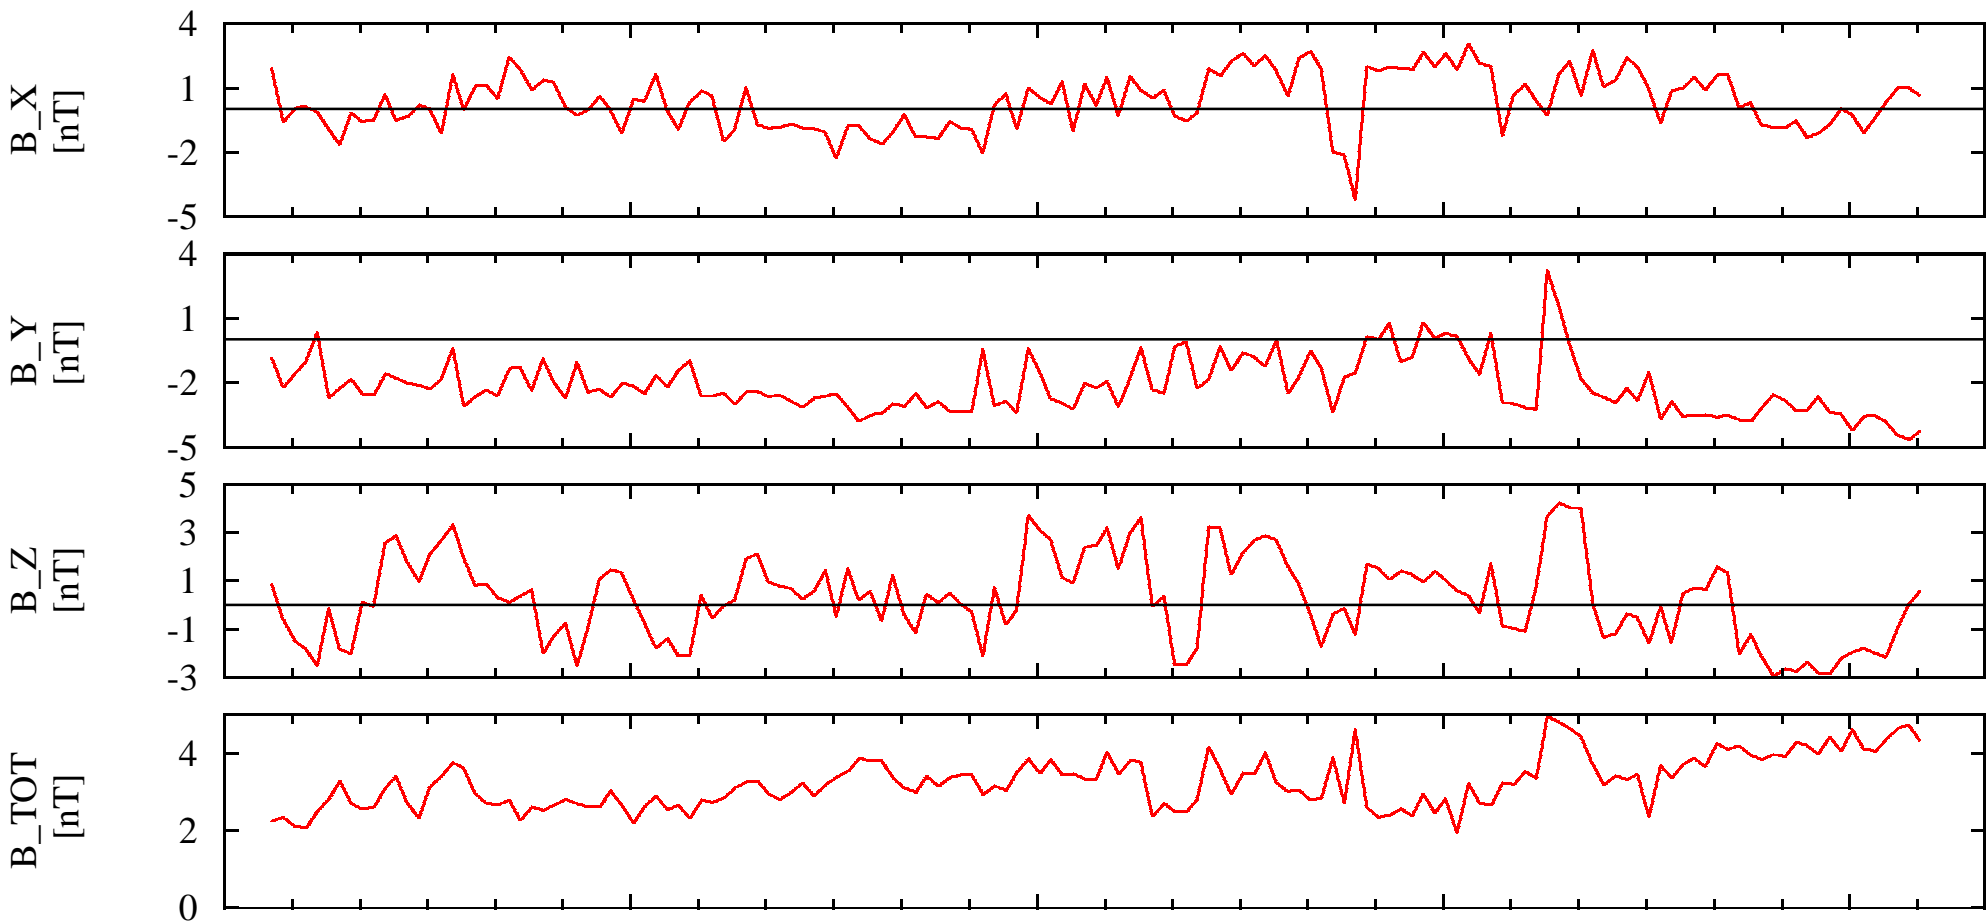

NEAR Solar Orbital Coordinates

DOY: 334 00:00
1999-Nov-30

06:00

12:00

18:00

00:00

NSO_X	9.91e+004	9.87e+004	9.82e+004	9.78e+004	9.73e+004
NSO_Y	6.30e+003	5.96e+003	5.58e+003	5.21e+003	4.84e+003
NSO_Z	7.18e+004	7.16e+004	7.14e+004	7.12e+004	7.10e+004