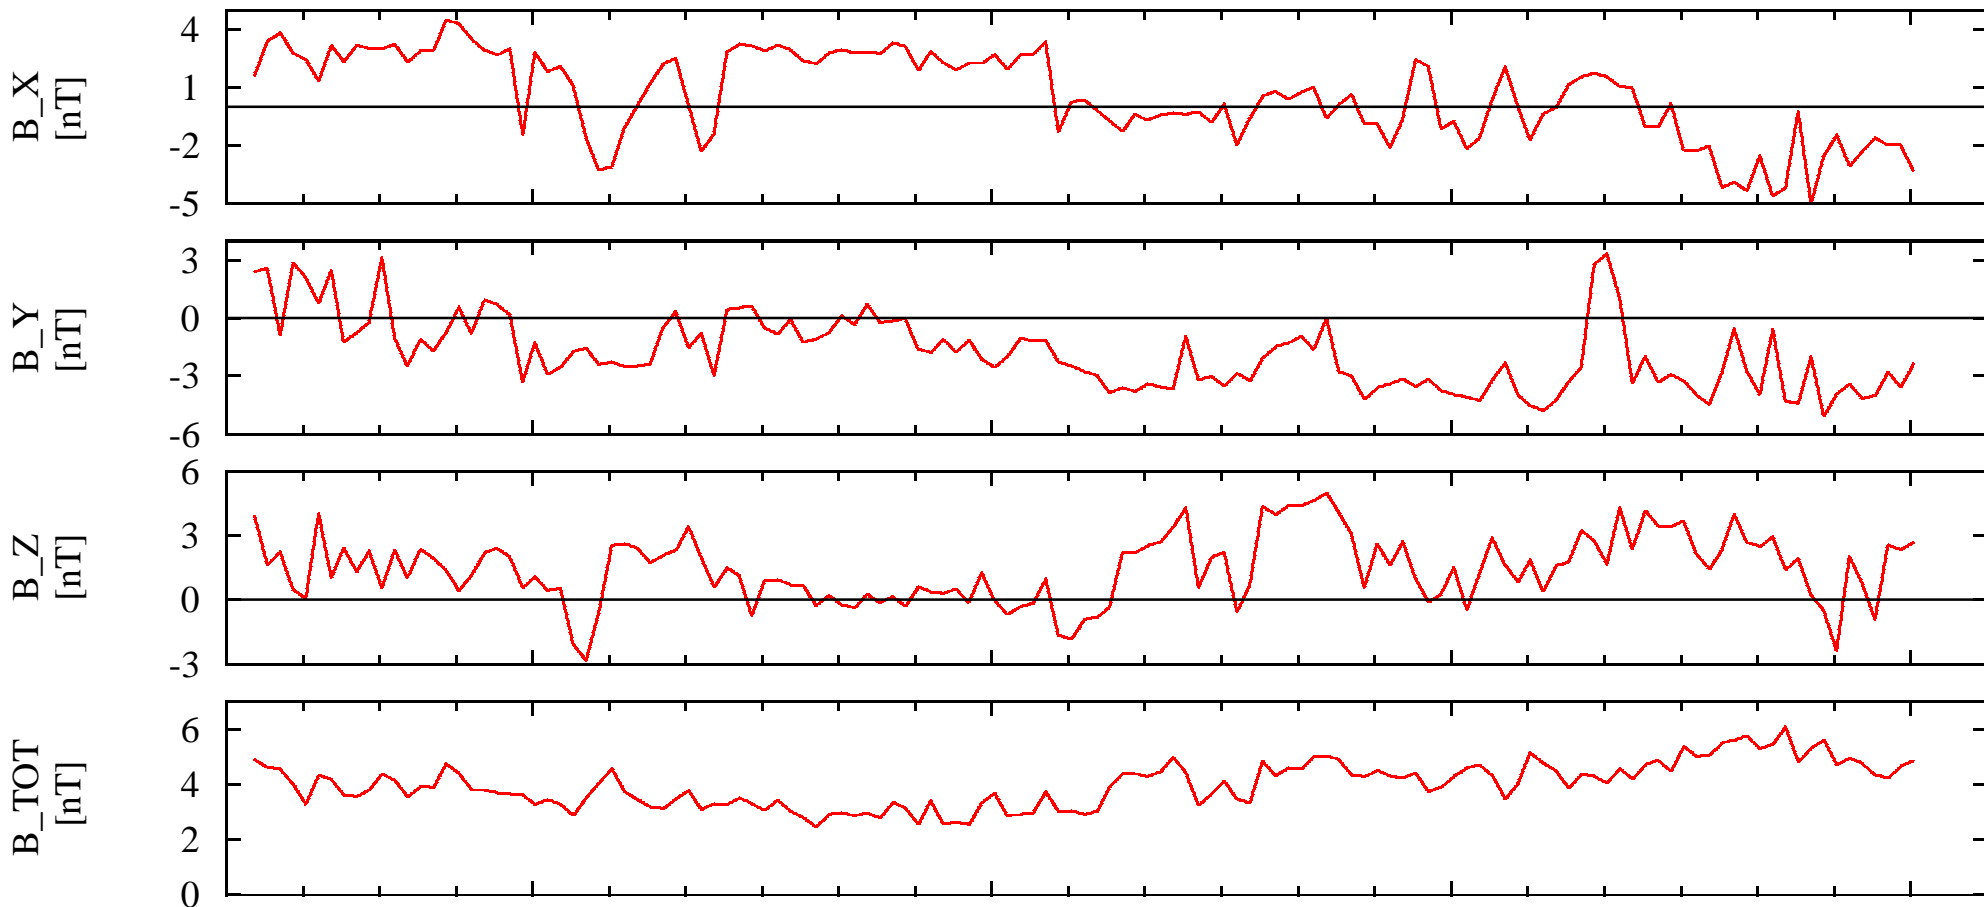

NEAR Solar Orbital Coordinates

DOY: 332 02:00
1999-Nov-28

08:00

14:00

20:00

NSO_X1.03e+005

1.02e+005

1.02e+005

1.01e+005

NSO_Y9.35e+003

8.97e+003

8.56e+003

8.16e+003

NSO_Z7.33e+004

7.31e+004

7.29e+004