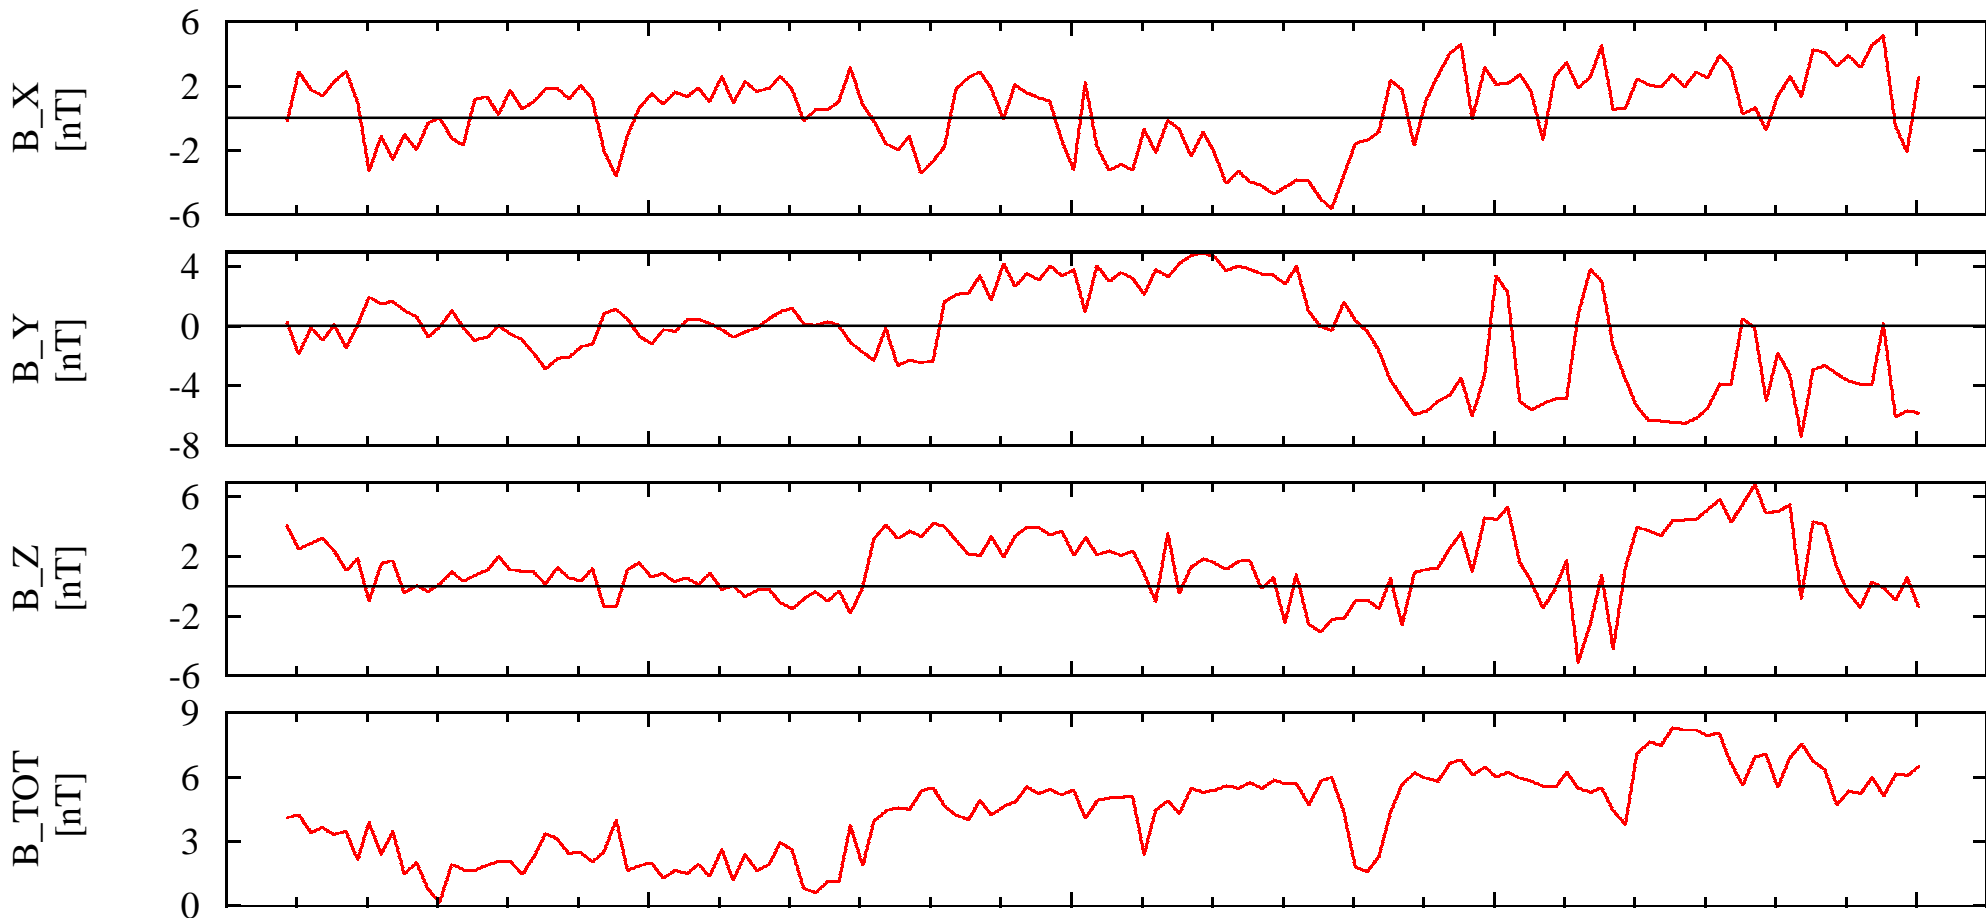

NEAR Solar Orbital Coordinates

DOY: 329 00:00
1999-Nov-25

06:00

12:00

18:00

00:00

NSO_X $1.08e+005$

$1.08e+005$

$1.08e+005$

$1.07e+005$

$1.07e+005$

NSO_Y $1.46e+004$

$1.42e+004$

$1.38e+004$

$1.33e+004$

$1.29e+004$