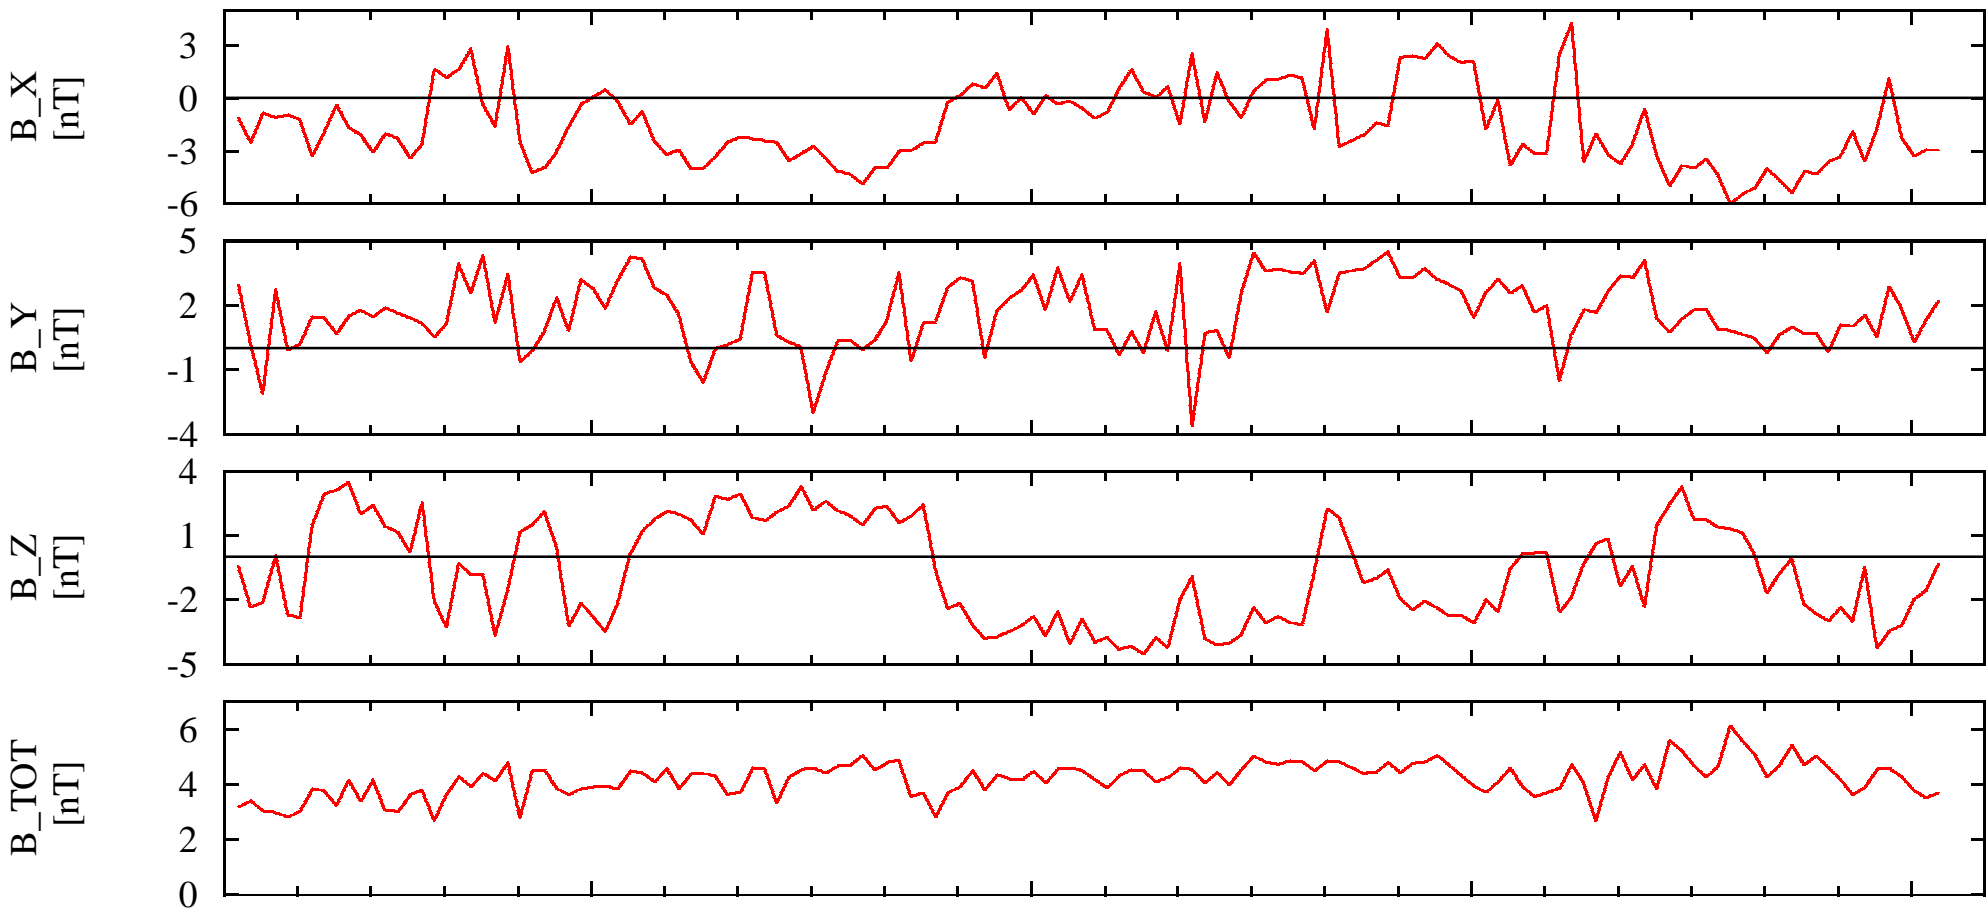

NEAR Solar Orbital Coordinates

DOY: 327 01:00
1999-Nov-23

07:00

13:00

19:00

01:00

NSO_X1.12e+005

1.12e+005