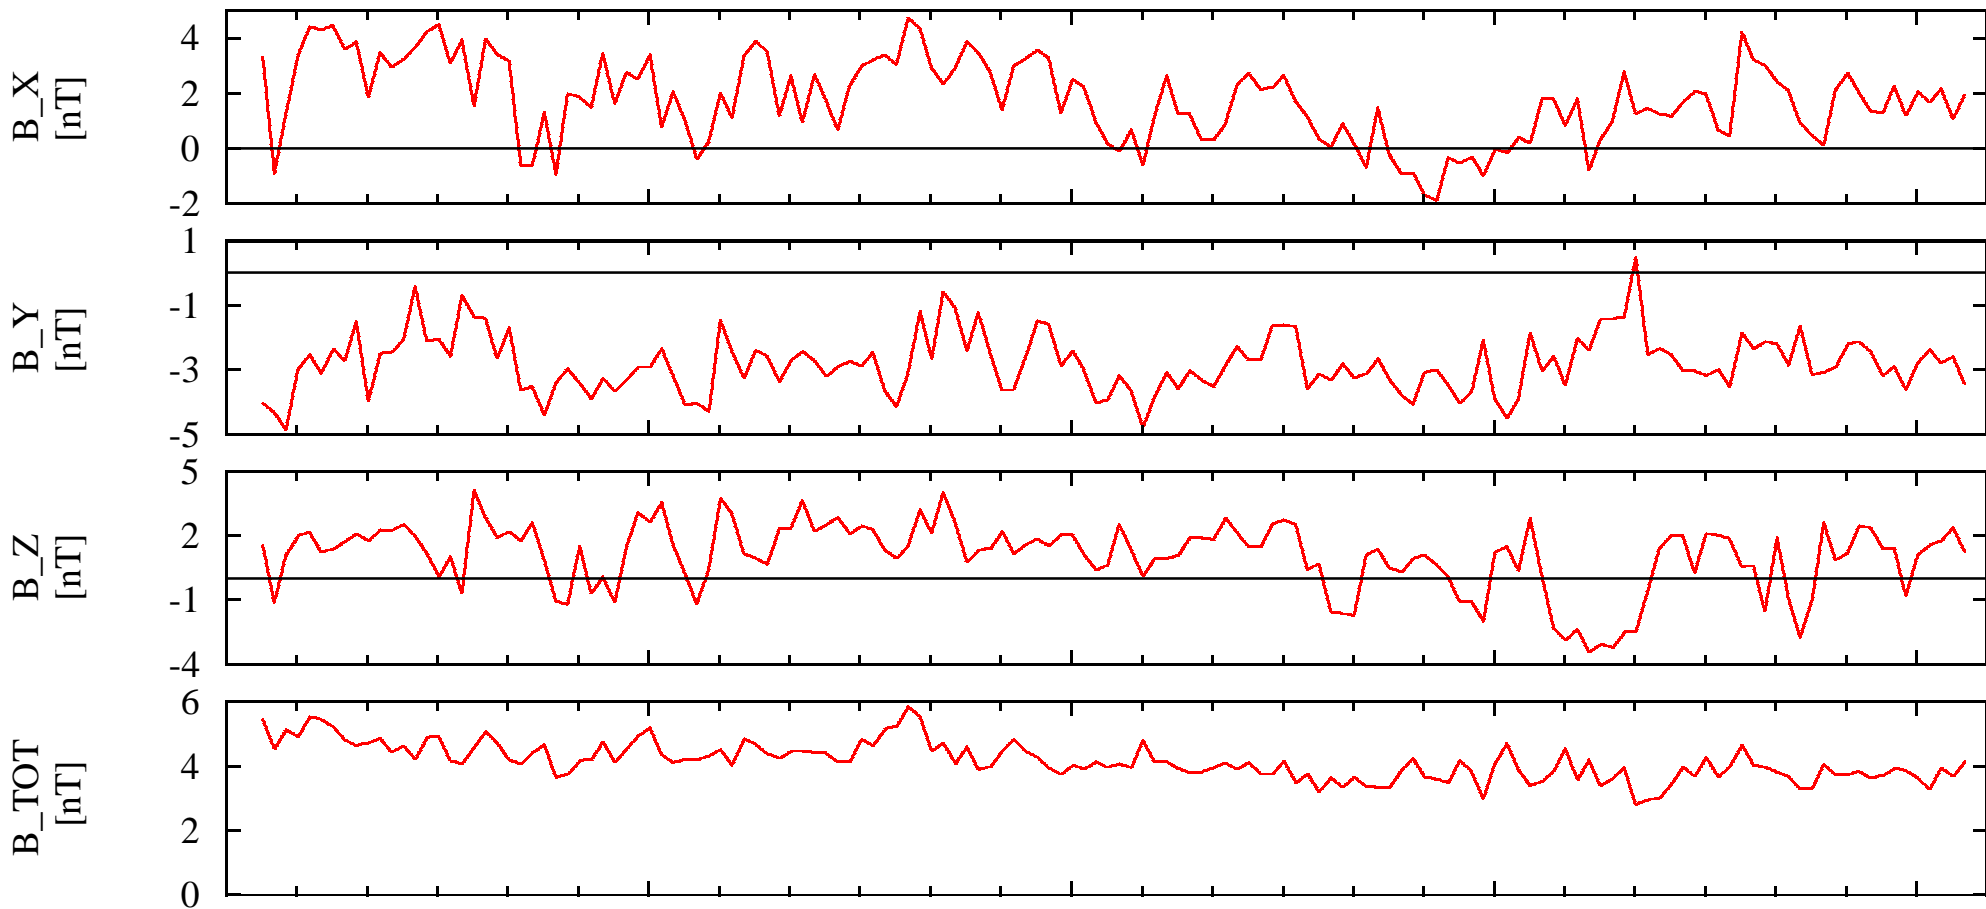

# NEAR Solar Orbital Coordinates

DOY: 317 00:00  
1999-Nov-13

06:00

12:00

18:00

00:00

NSO\_X1.31e+005

1.31e+005