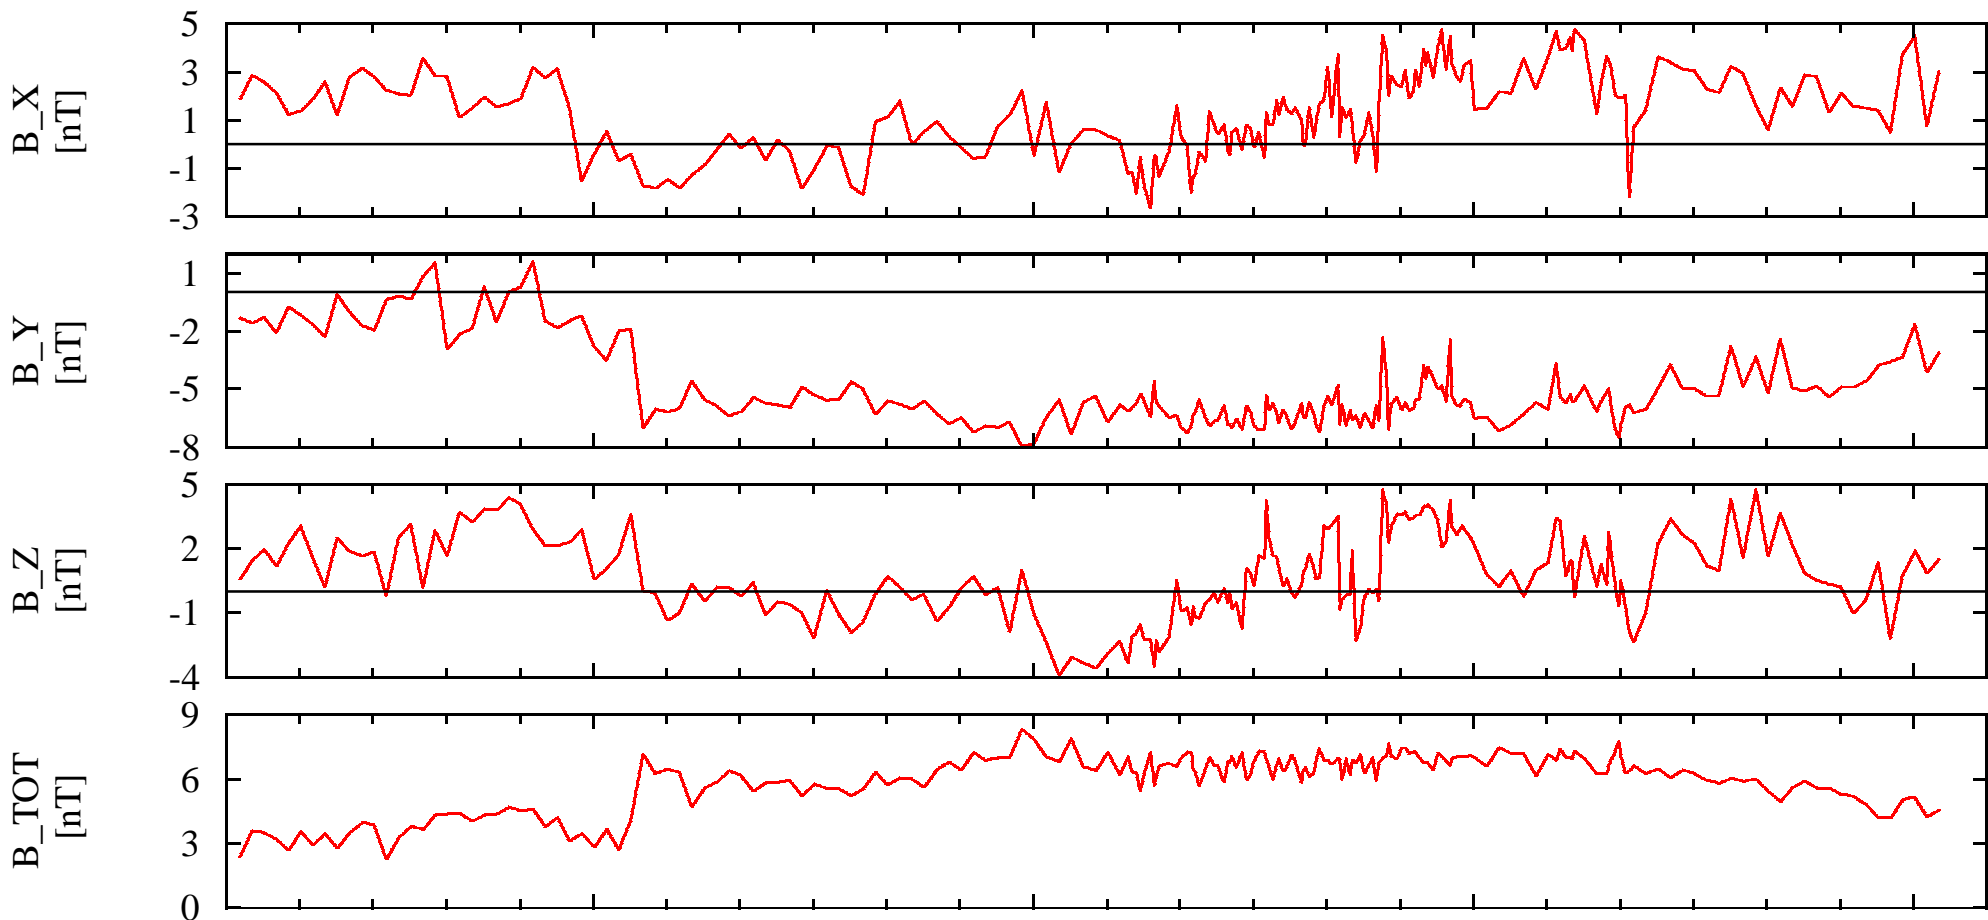

NEAR Solar Orbital Coordinates

DOY: 316 01:00
1999-Nov-12

07:00

13:00

19:00

01:00

NSO_X $1.33\text{e}+005$

$1.33\text{e}+005$

$1.32\text{e}+005$

$1.32\text{e}+005$

$1.31\text{e}+005$

NSO_Y $4.30\text{e}+004$

$4.24\text{e}+004$

$4.18\text{e}+004$

$4.11\text{e}+004$

$4.06\text{e}+004$