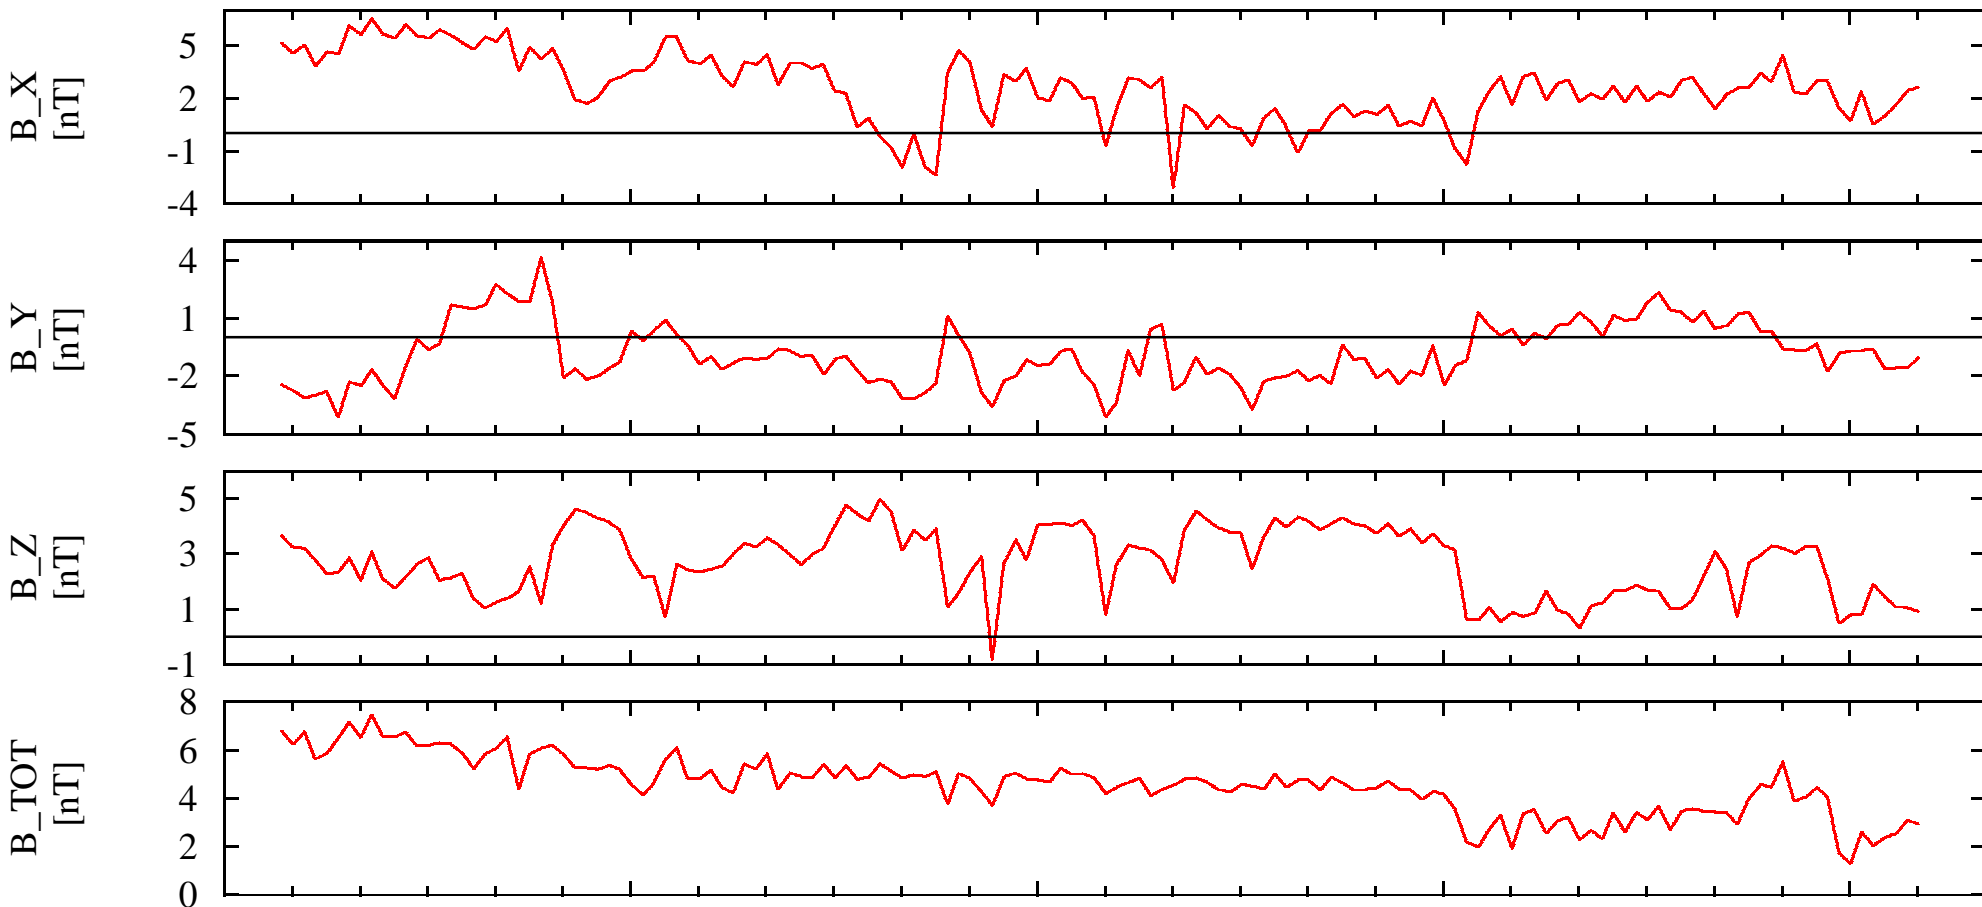

NEAR Solar Orbital Coordinates

DOY: 315 00:00
1999-Nov-11

06:00

12:00

18:00

00:00

NSO_X1.35e+005

1.35e+005