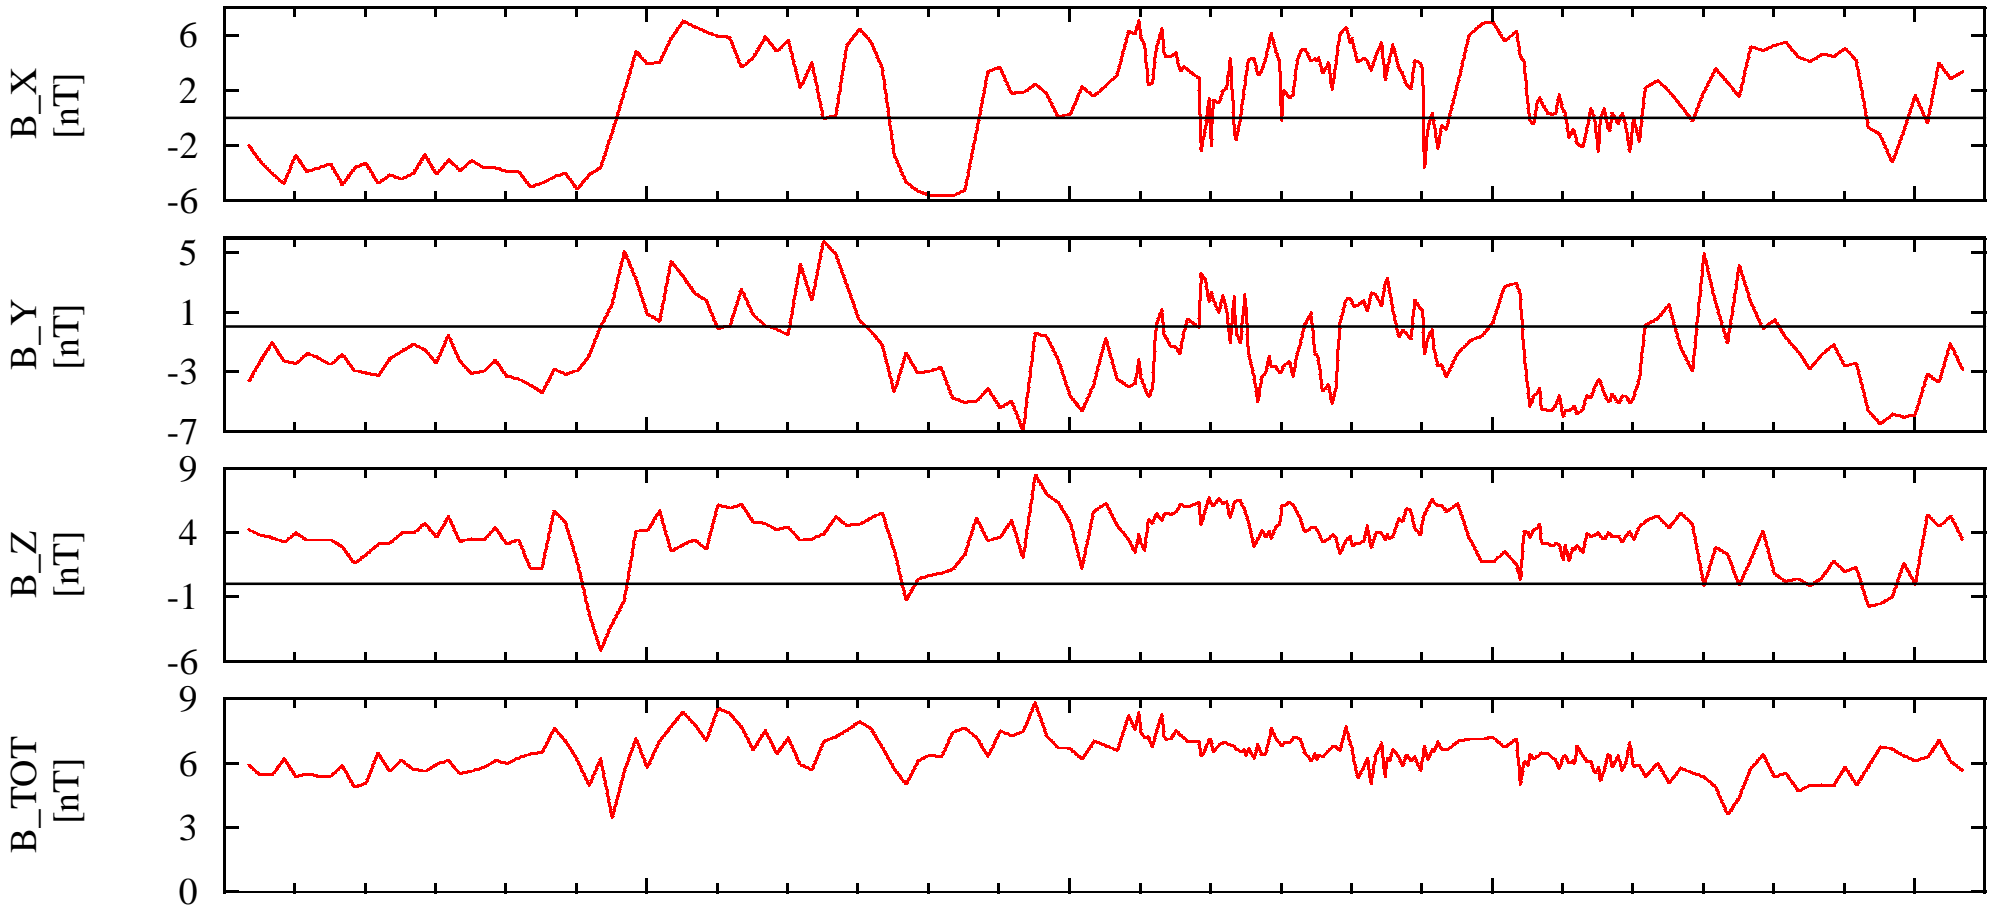

NEAR Solar Orbital Coordinates

DOY: 314 00:00
1999-Nov-10

06:00

12:00

18:00

00:00

NSO_X $1.37e+005$

$1.36e+005$

$1.36e+005$

$1.36e+005$

$1.35e+005$

NSO_Y $4.84e+004$

$4.78e+004$

$4.71e+004$

$4.64e+004$

$4.58e+004$