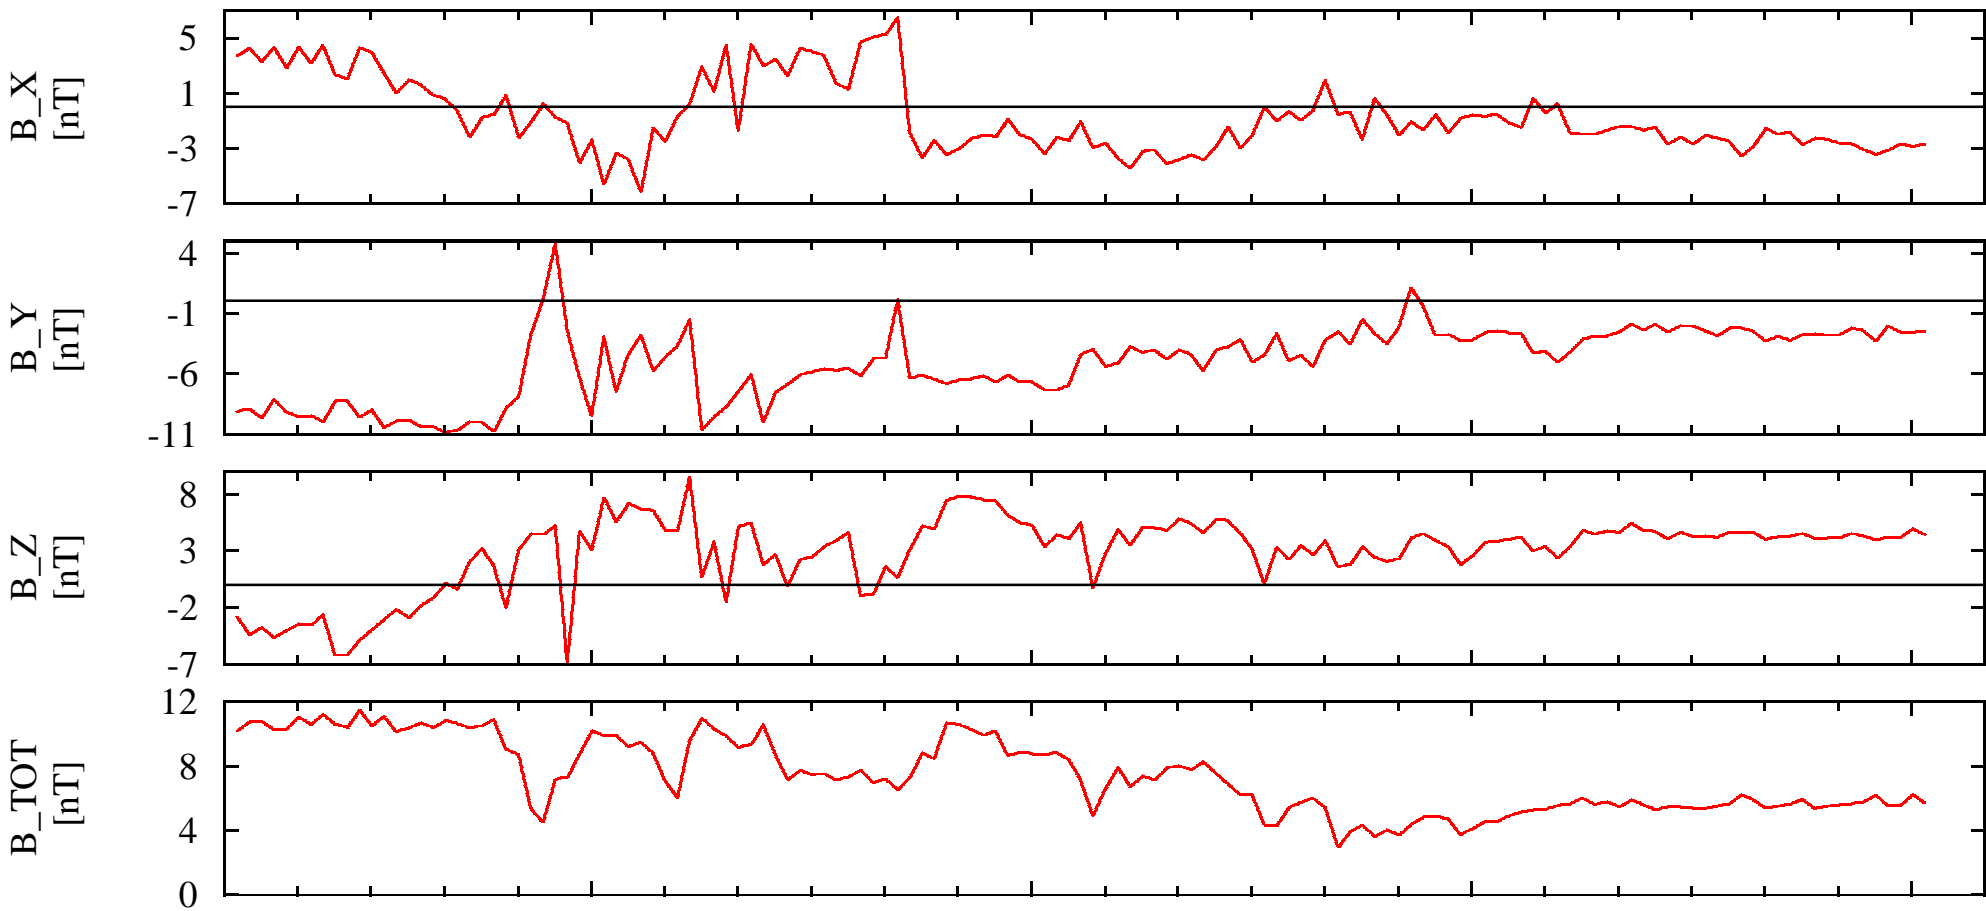

NEAR Solar Orbital Coordinates

DOY: 313 01:00
1999-Nov-9

07:00

13:00

19:00

01:00

NSO_X $1.39e+005$
NSO_Y $5.10e+004$
NSO_Z $8.55e+004$

$1.38e+005$
 $5.04e+004$
 $8.53e+004$

$1.38e+005$
 $4.97e+004$
 $8.52e+004$

$1.37e+005$
 $4.90e+004$
 $8.51e+004$

$1.37e+005$
 $4.84e+004$
 $8.50e+004$