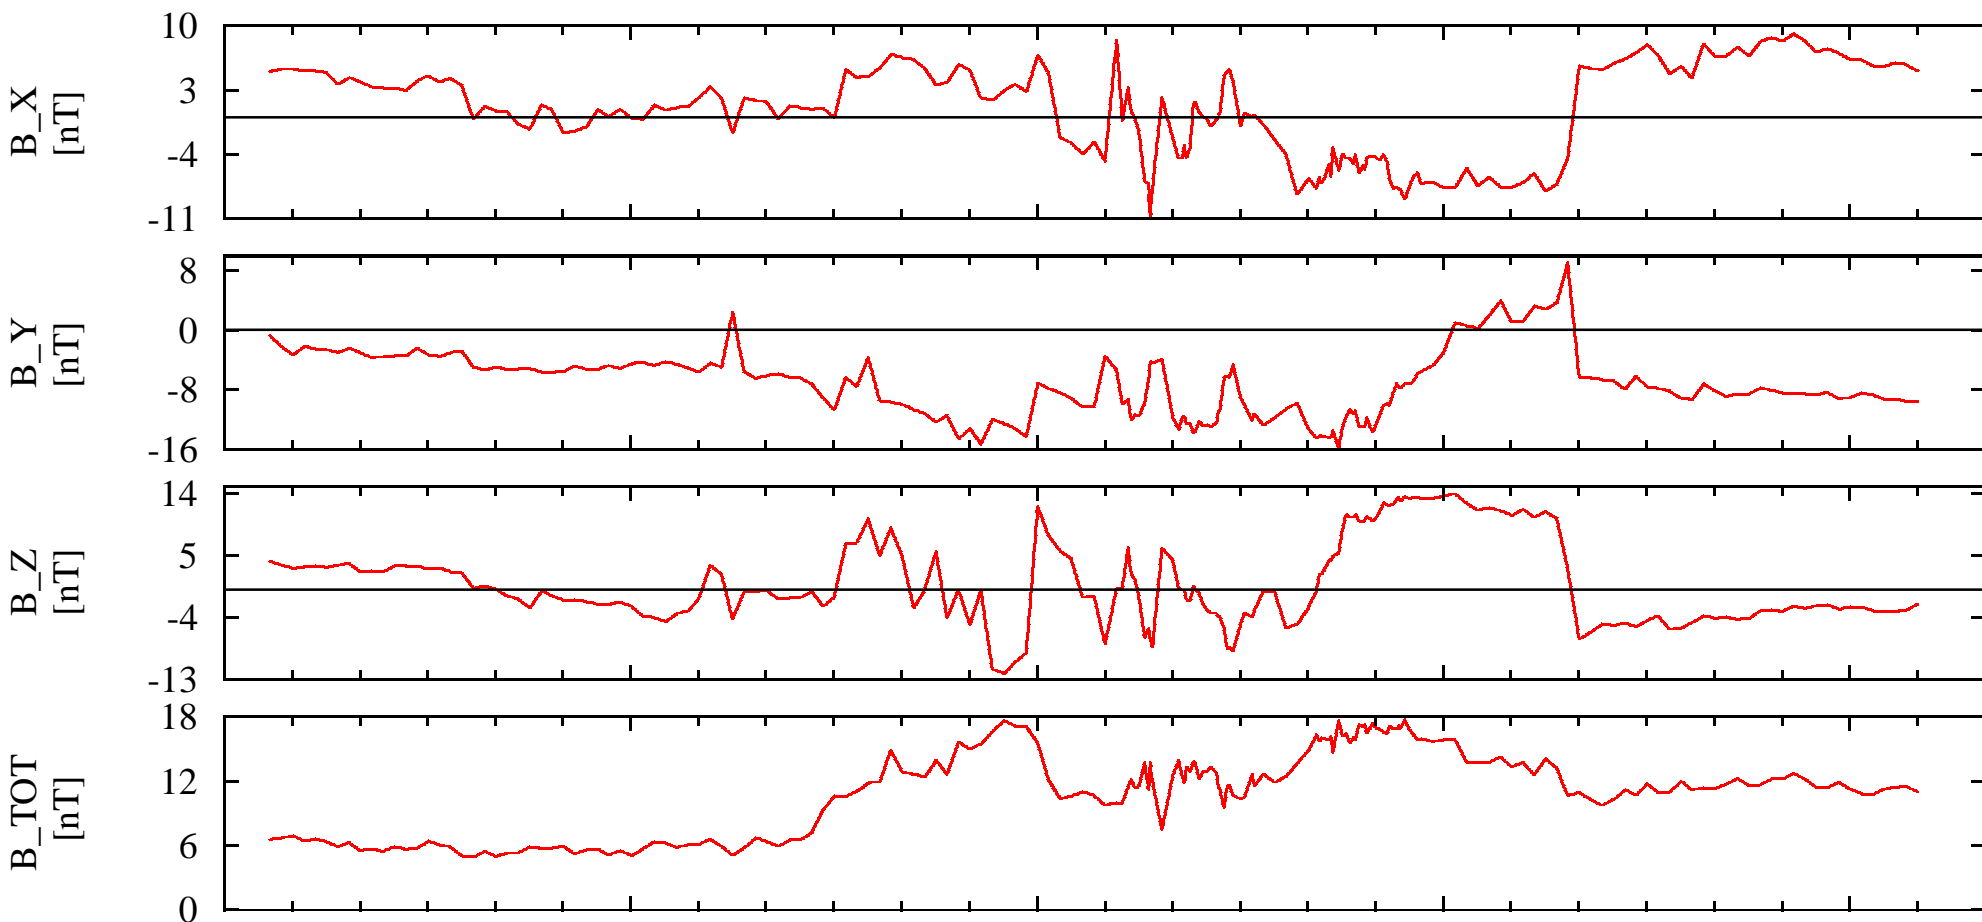

NEAR Solar Orbital Coordinates

DOY: 312 00:00
1999-Nov-8

06:00

12:00

18:00

00:00

NSO_X1.41e+005

1.40e+005

1.40e+005

1.39e+005

1.39e+005

NSO_Y5.39e+004

5.33e+004

5.26e+004

5.19e+004

5.12e+004