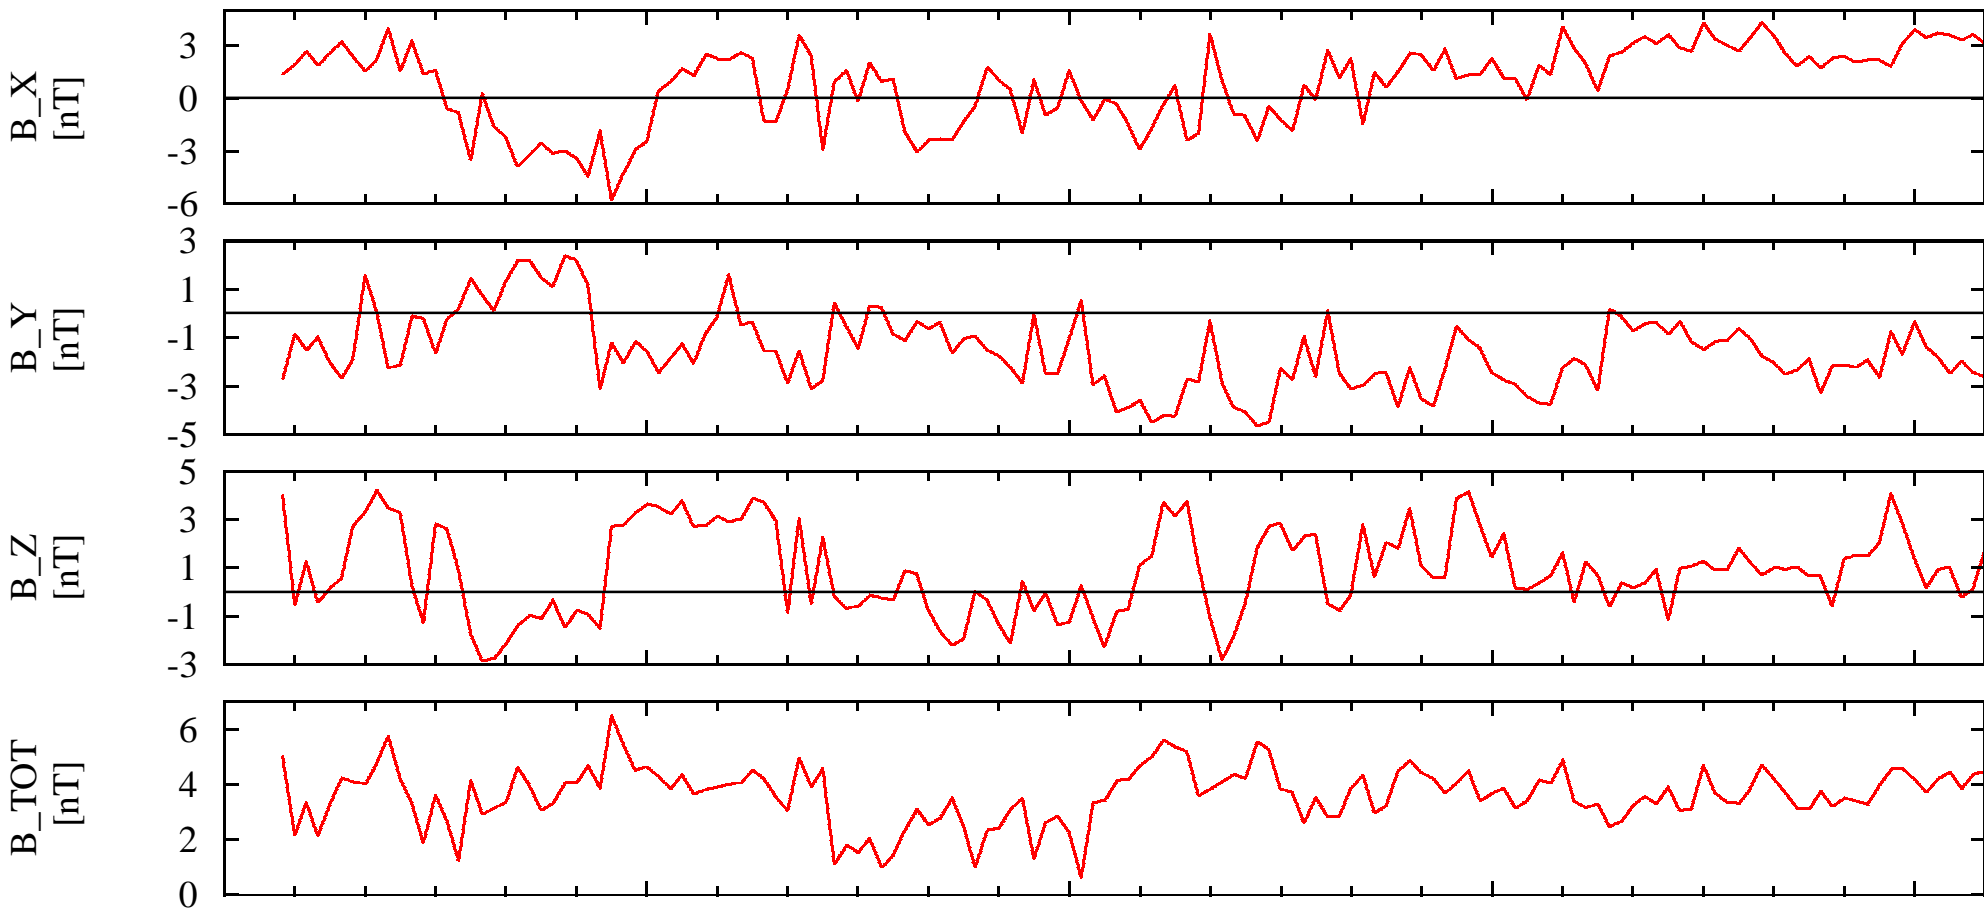

# NEAR Solar Orbital Coordinates

DOY: 304 00:00  
1999-Oct-31

06:00

12:00

18:00

00:00

NSO\_X  $1.55e+005$

$1.55e+005$

$1.54e+005$

$1.54e+005$

$1.54e+005$

NSO\_Y  $7.85e+004$

$7.78e+004$

$7.70e+004$

$7.61e+004$

$7.53e+004$