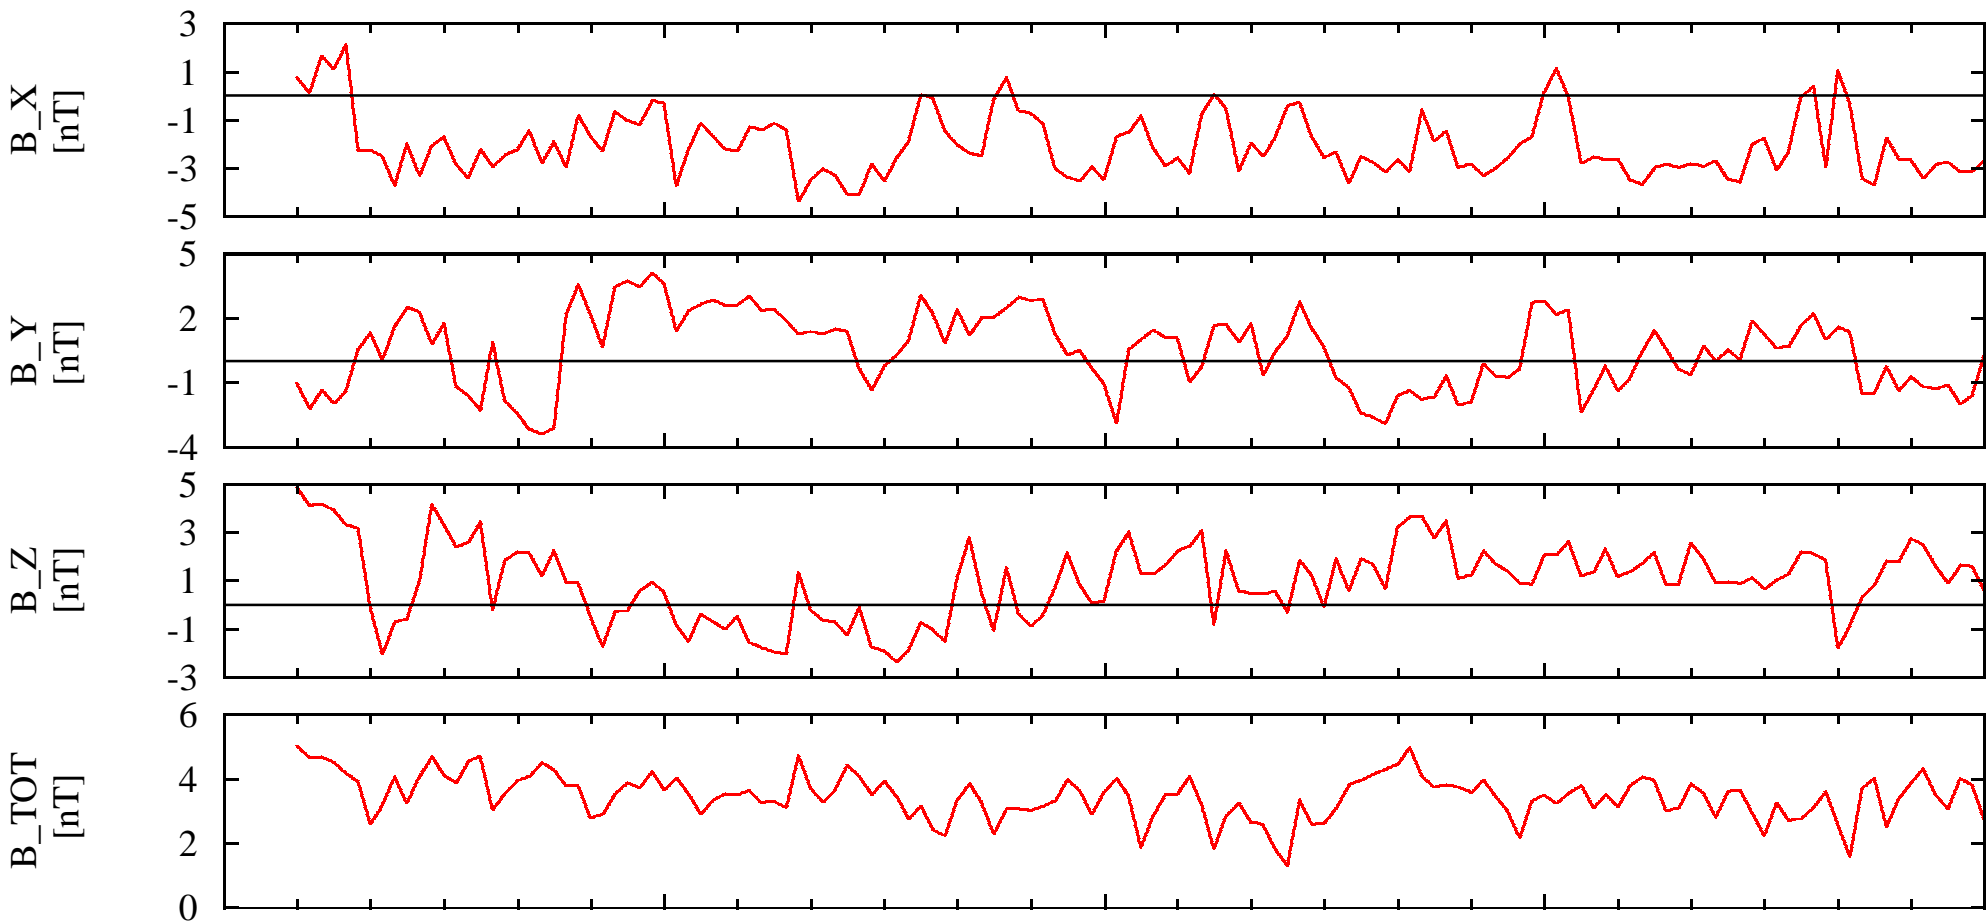

NEAR Solar Orbital Coordinates

DOY: 299 00:00 06:00 12:00 18:00 00:00

1999-Oct-26

NSO_X	1.64e+005	1.63e+005	1.63e+005	1.62e+005
NSO_Y	9.51e+004	9.42e+004	9.33e+004	9.24e+004
NSO_Z	9.10e+004	9.09e+004	9.08e+004	9.08e+004