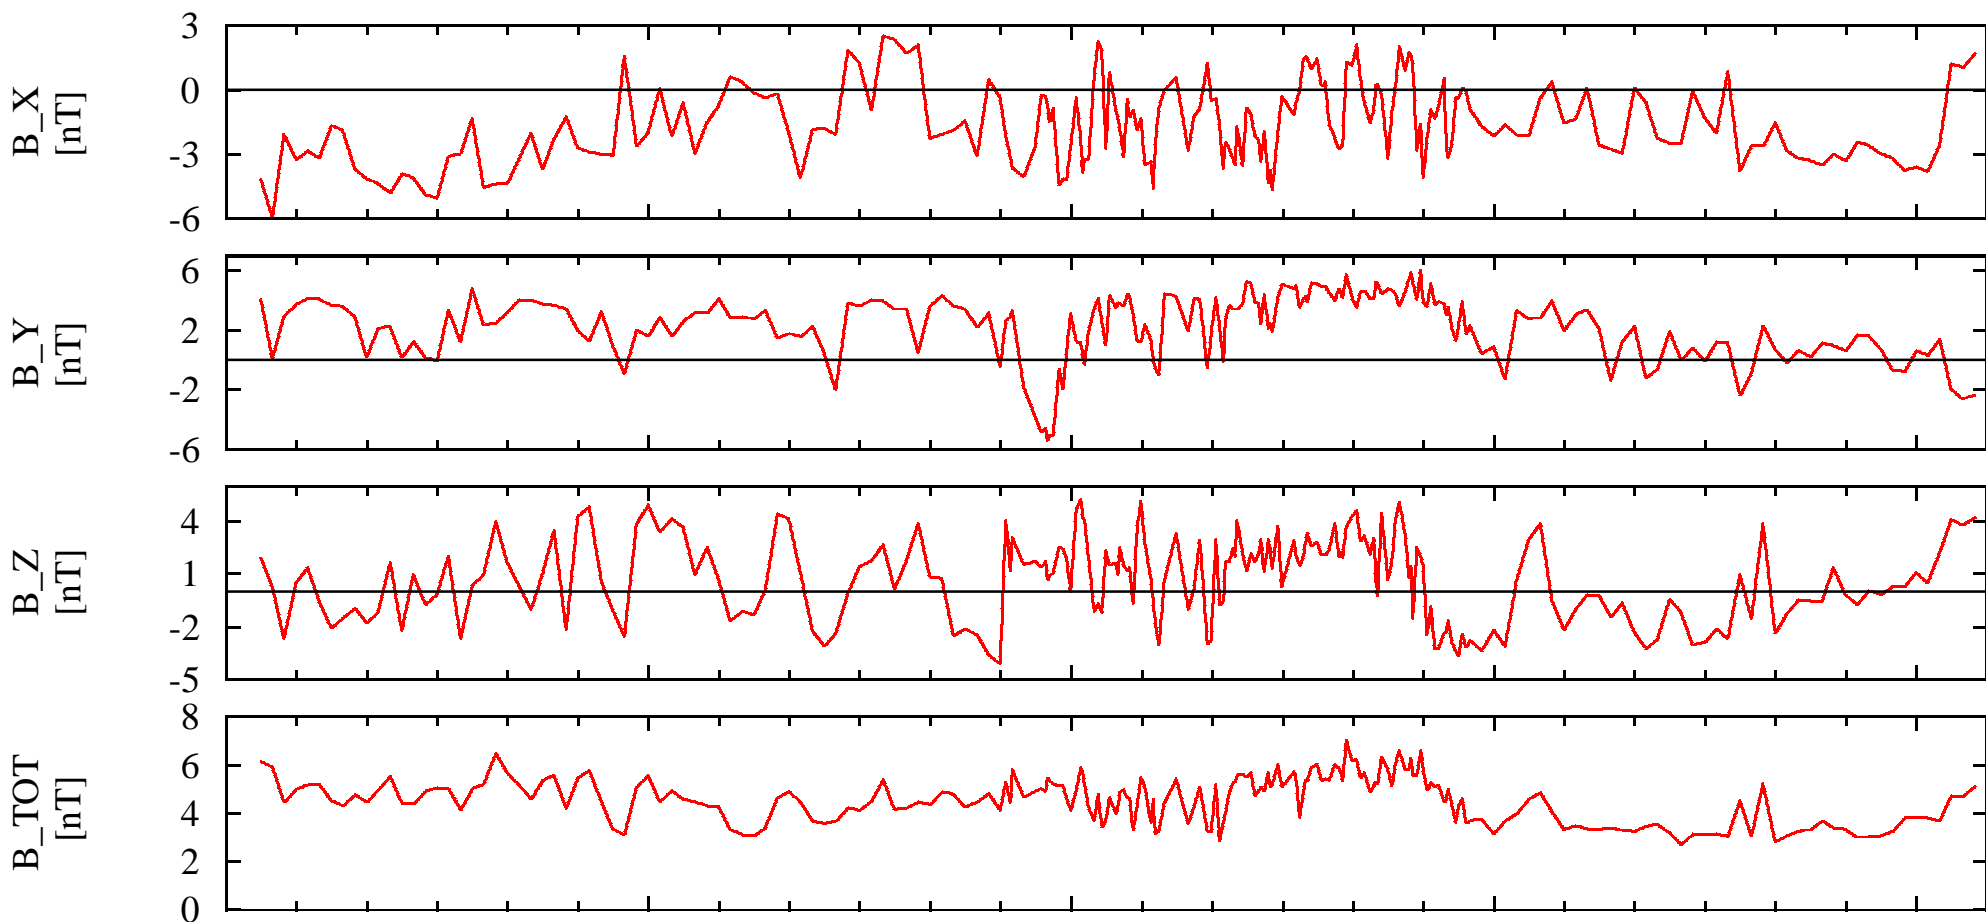

NEAR Solar Orbital Coordinates

DOY: 298 00:00
1999-Oct-25

NSO_X	1.66e+005	1.66e+005	1.65e+005	1.65e+005	1.64e+005
NSO_Y	9.97e+004	9.88e+004	9.79e+004	9.70e+004	9.61e+004
NSO_Z	9.13e+004	9.13e+004	9.12e+004	9.11e+004	9.11e+004