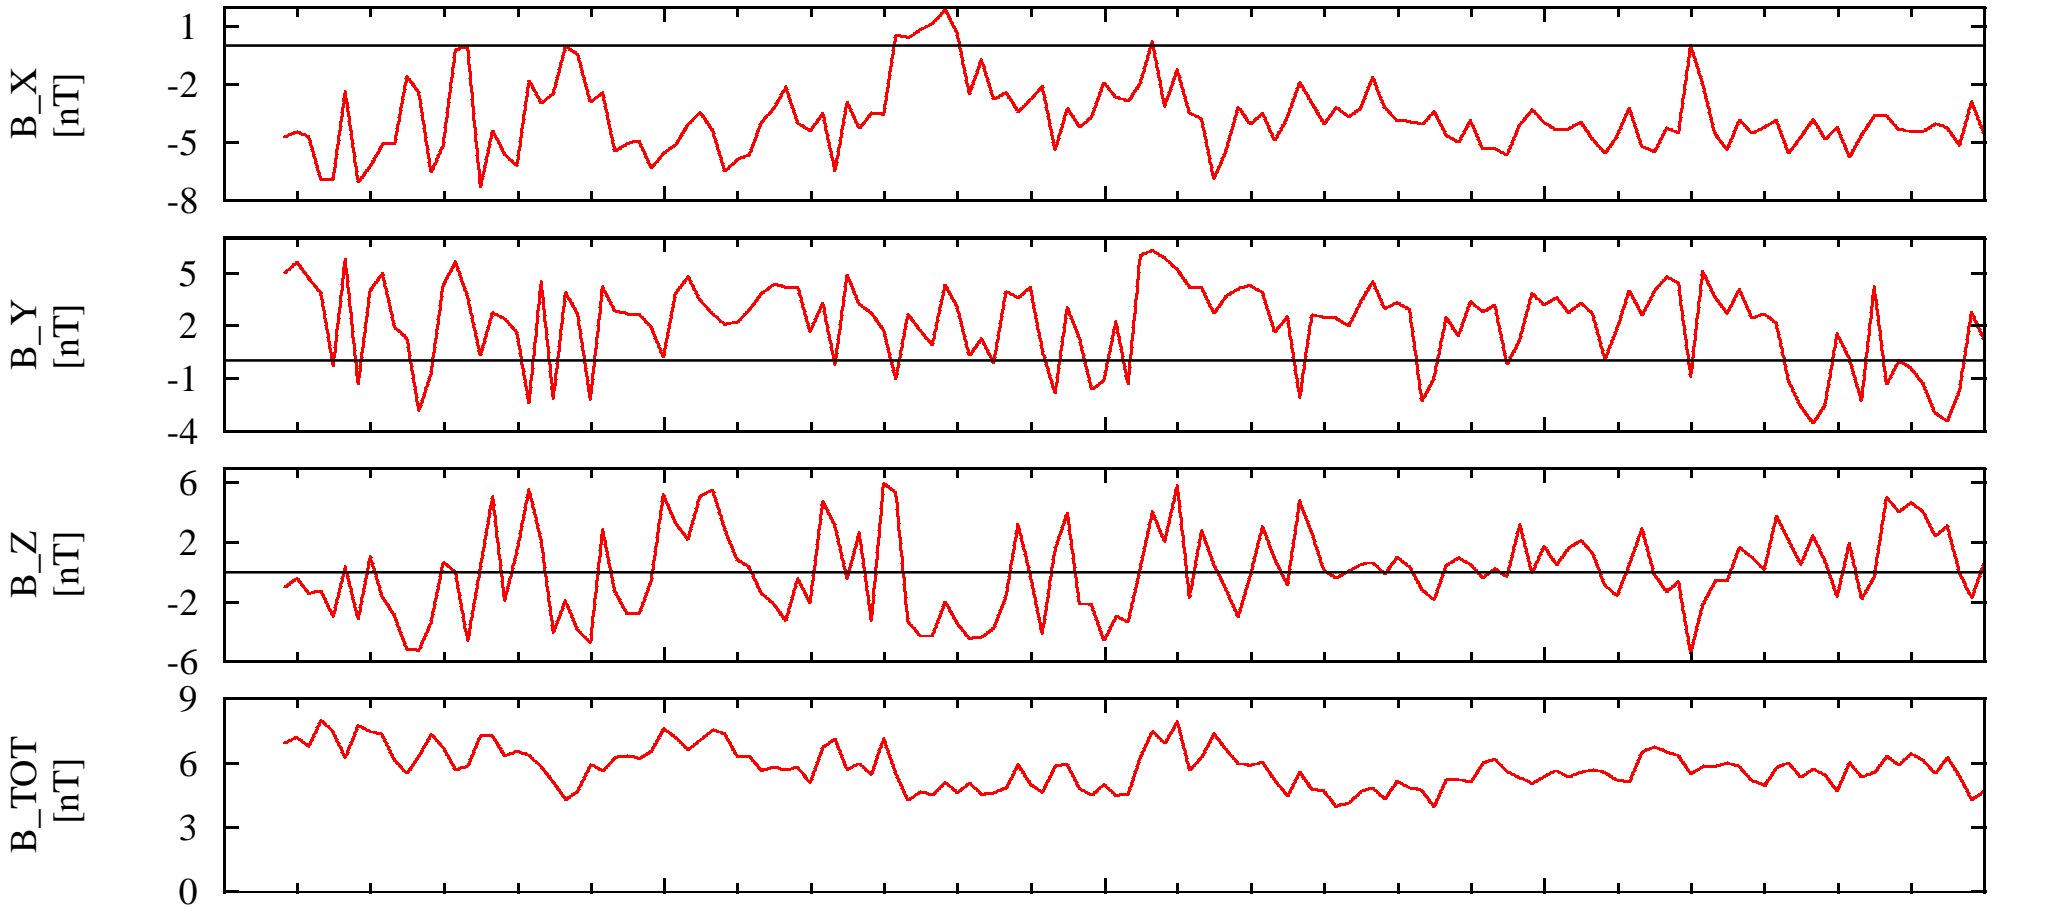

# NEAR Solar Orbital Coordinates

DOY: 296 00:00  
1999-Oct-23

06:00

12:00

18:00

00:00

NSO\_X  $1.69e+005$

$1.69e+005$

$1.68e+005$

$1.68e+005$

$1.68e+005$

NSO\_Y  $1.07e+005$

$1.06e+005$

$1.05e+005$

$1.04e+005$

$1.03e+005$