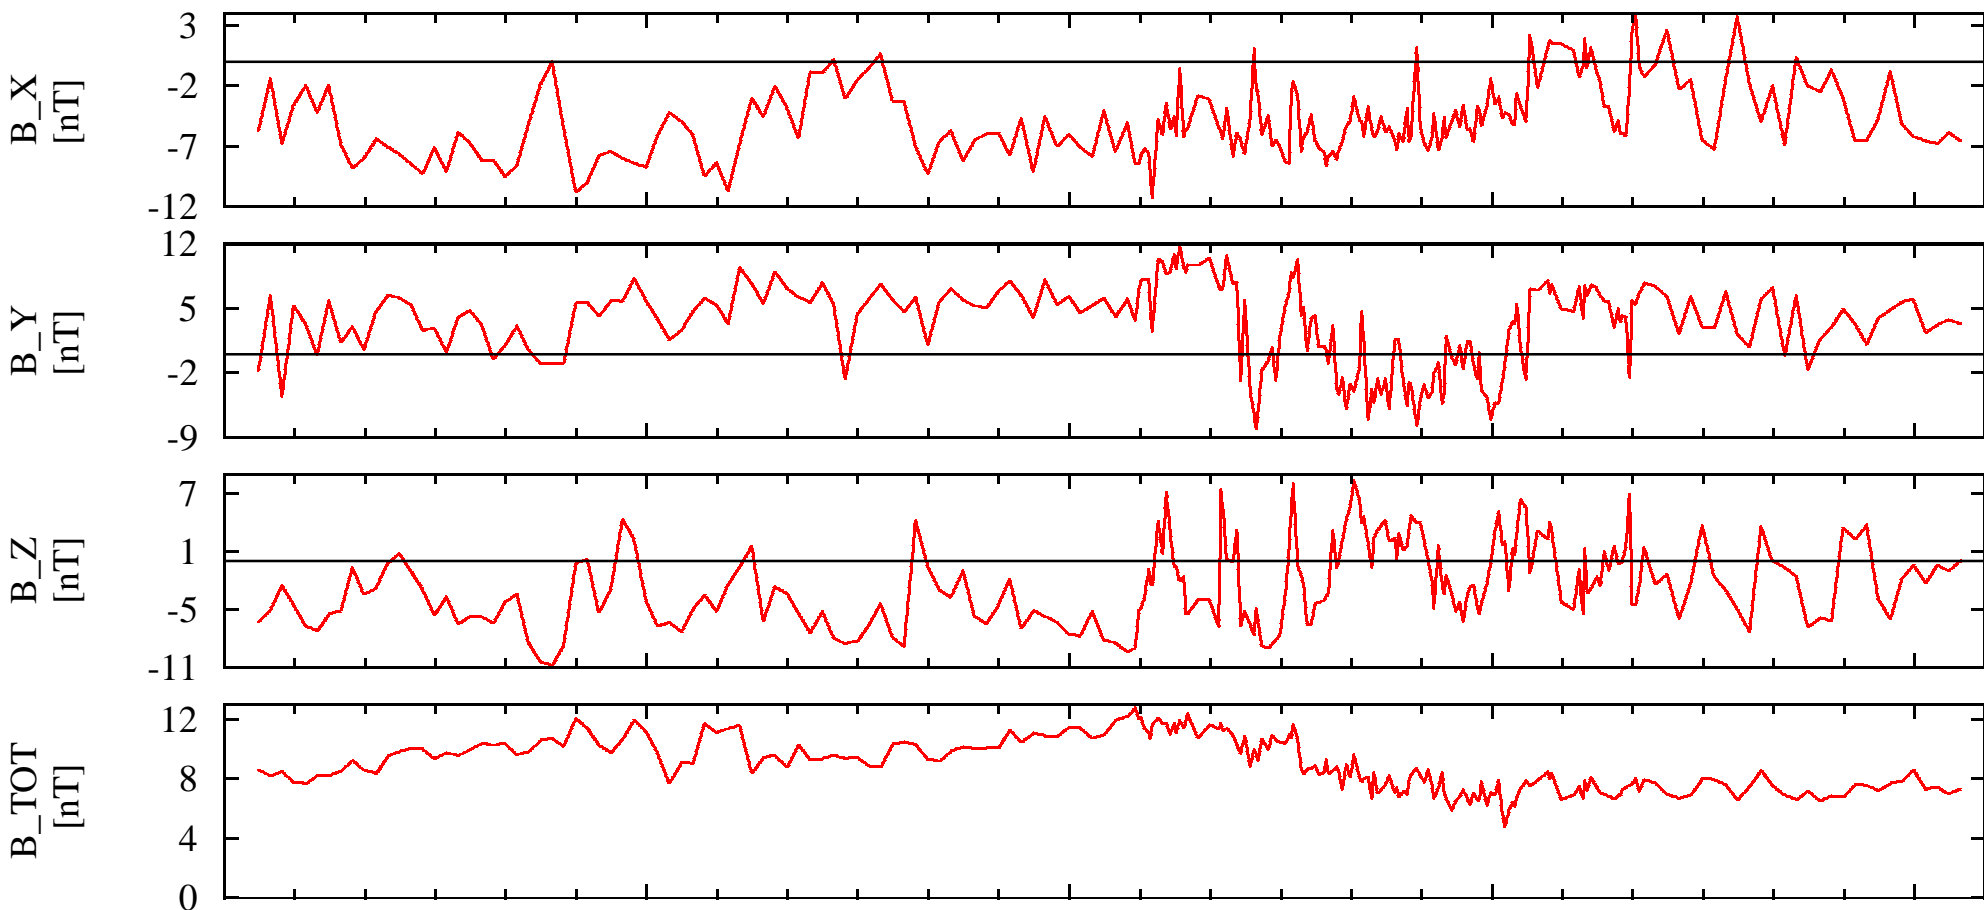

# NEAR Solar Orbital Coordinates

DOY: 295 00:00  
1999-Oct-22

06:00

12:00

18:00

00:00

NSO\_X  $1.71e+005$

$1.71e+005$

$1.70e+005$

$1.70e+005$

$1.69e+005$

NSO\_Y  $1.11e+005$

$1.10e+005$

$1.09e+005$

$1.08e+005$

$1.07e+005$