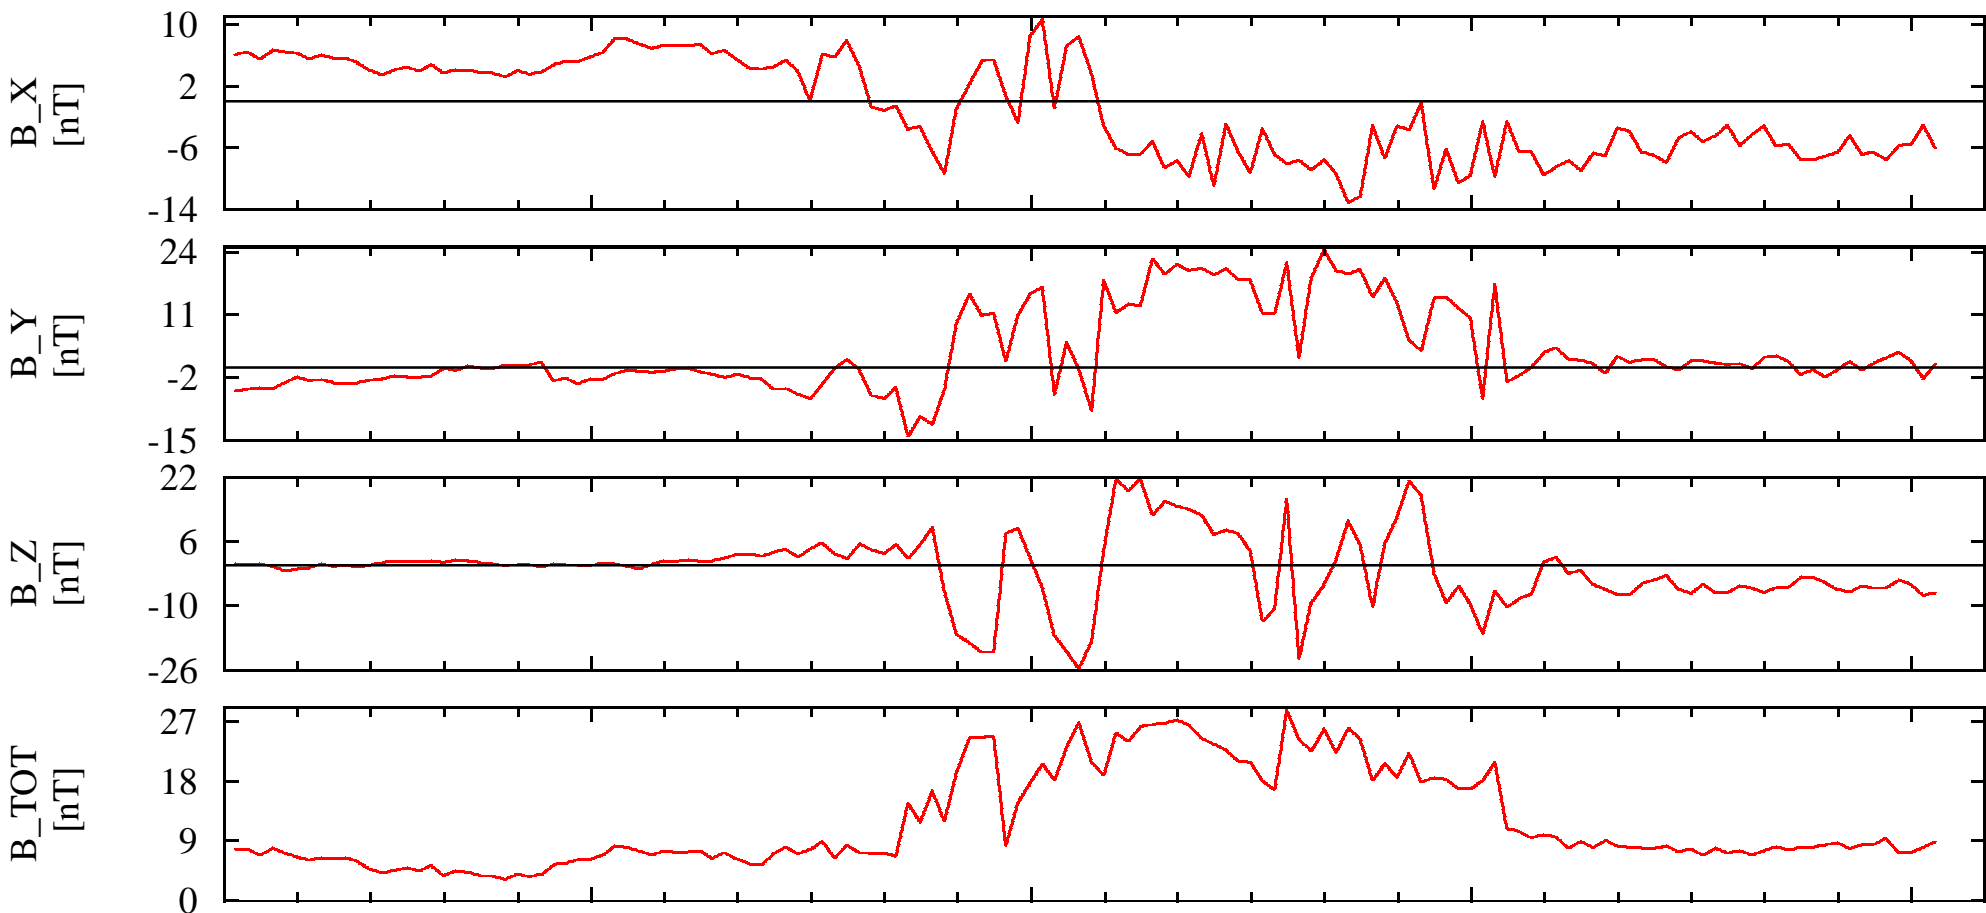

NEAR Solar Orbital Coordinates

DOY: 294 01:00
1999-Oct-21

07:00

13:00

19:00

01:00

NSO_X $1.73e+005$

$1.72e+005$

$1.72e+005$

$1.71e+005$

$1.71e+005$

NSO_Y $1.15e+005$

$1.14e+005$

$1.13e+005$

$1.12e+005$

$1.11e+005$