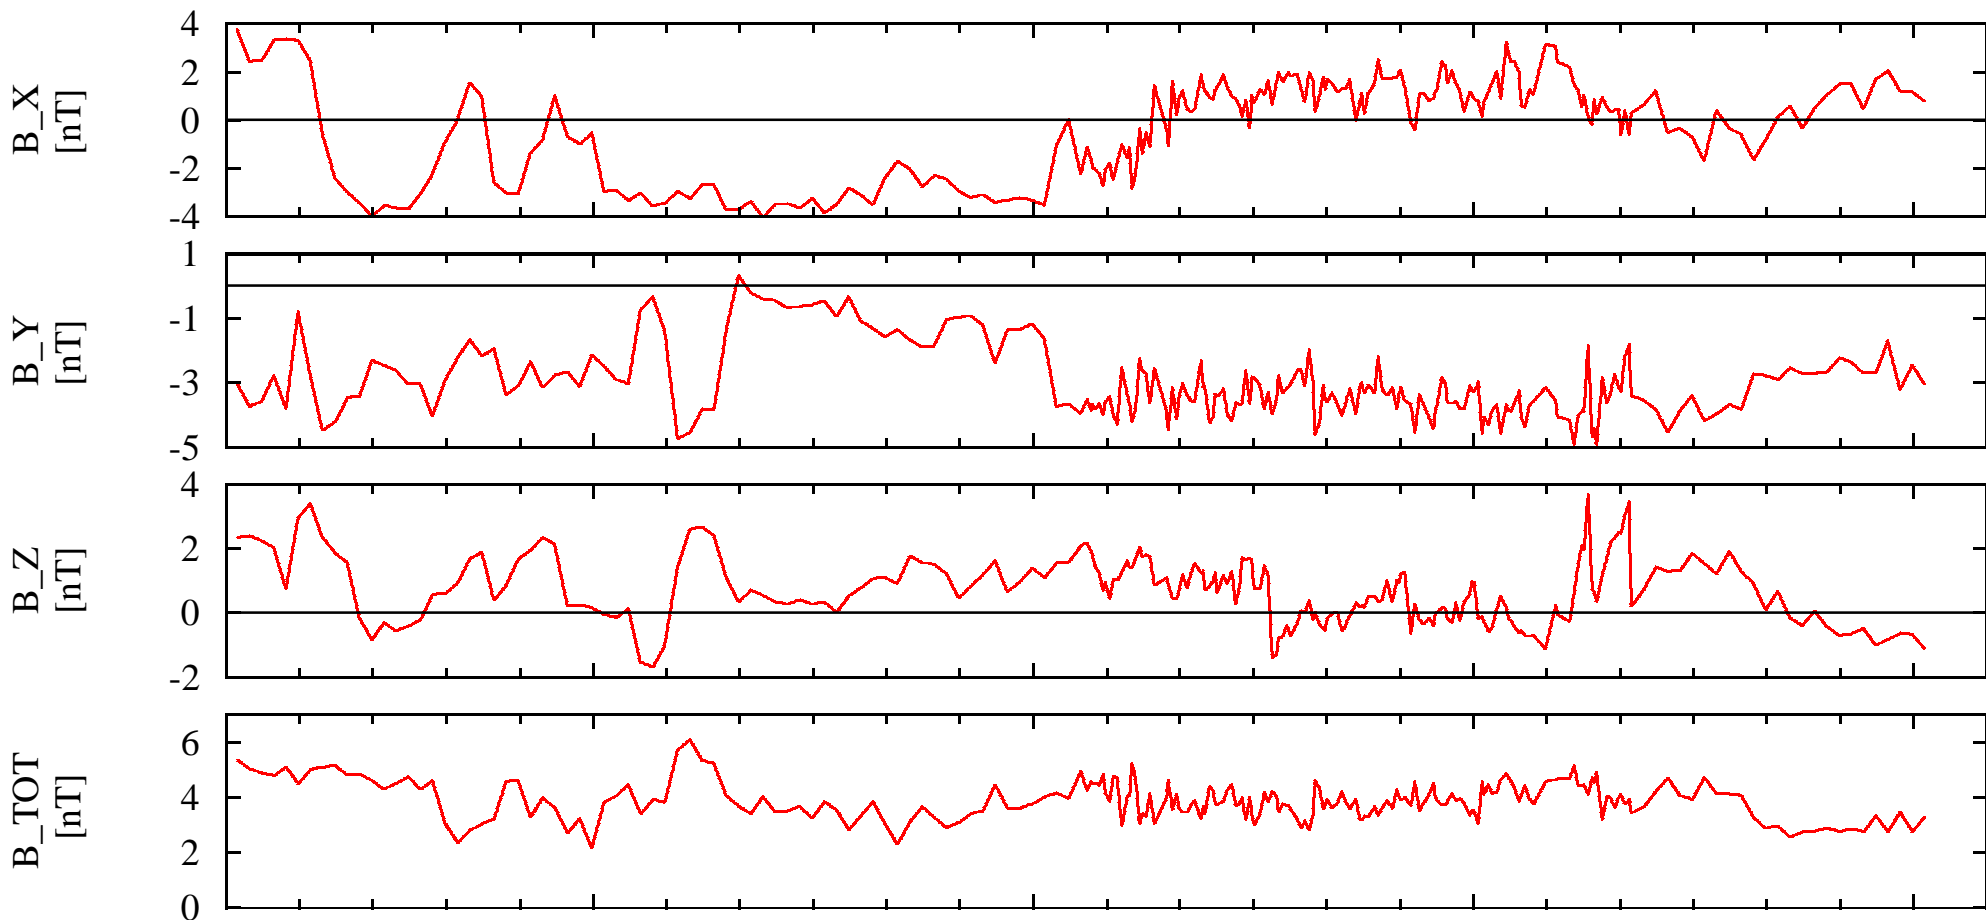

NEAR Solar Orbital Coordinates

DOY: 291 01:00
1999-Oct-18

07:00

13:00

19:00

01:00

NSO_X $1.77e+005$

$1.77e+005$

$1.77e+005$

$1.76e+005$

$1.76e+005$

NSO_Y $1.27e+005$

$1.26e+005$

$1.25e+005$

$1.24e+005$

$1.23e+005$