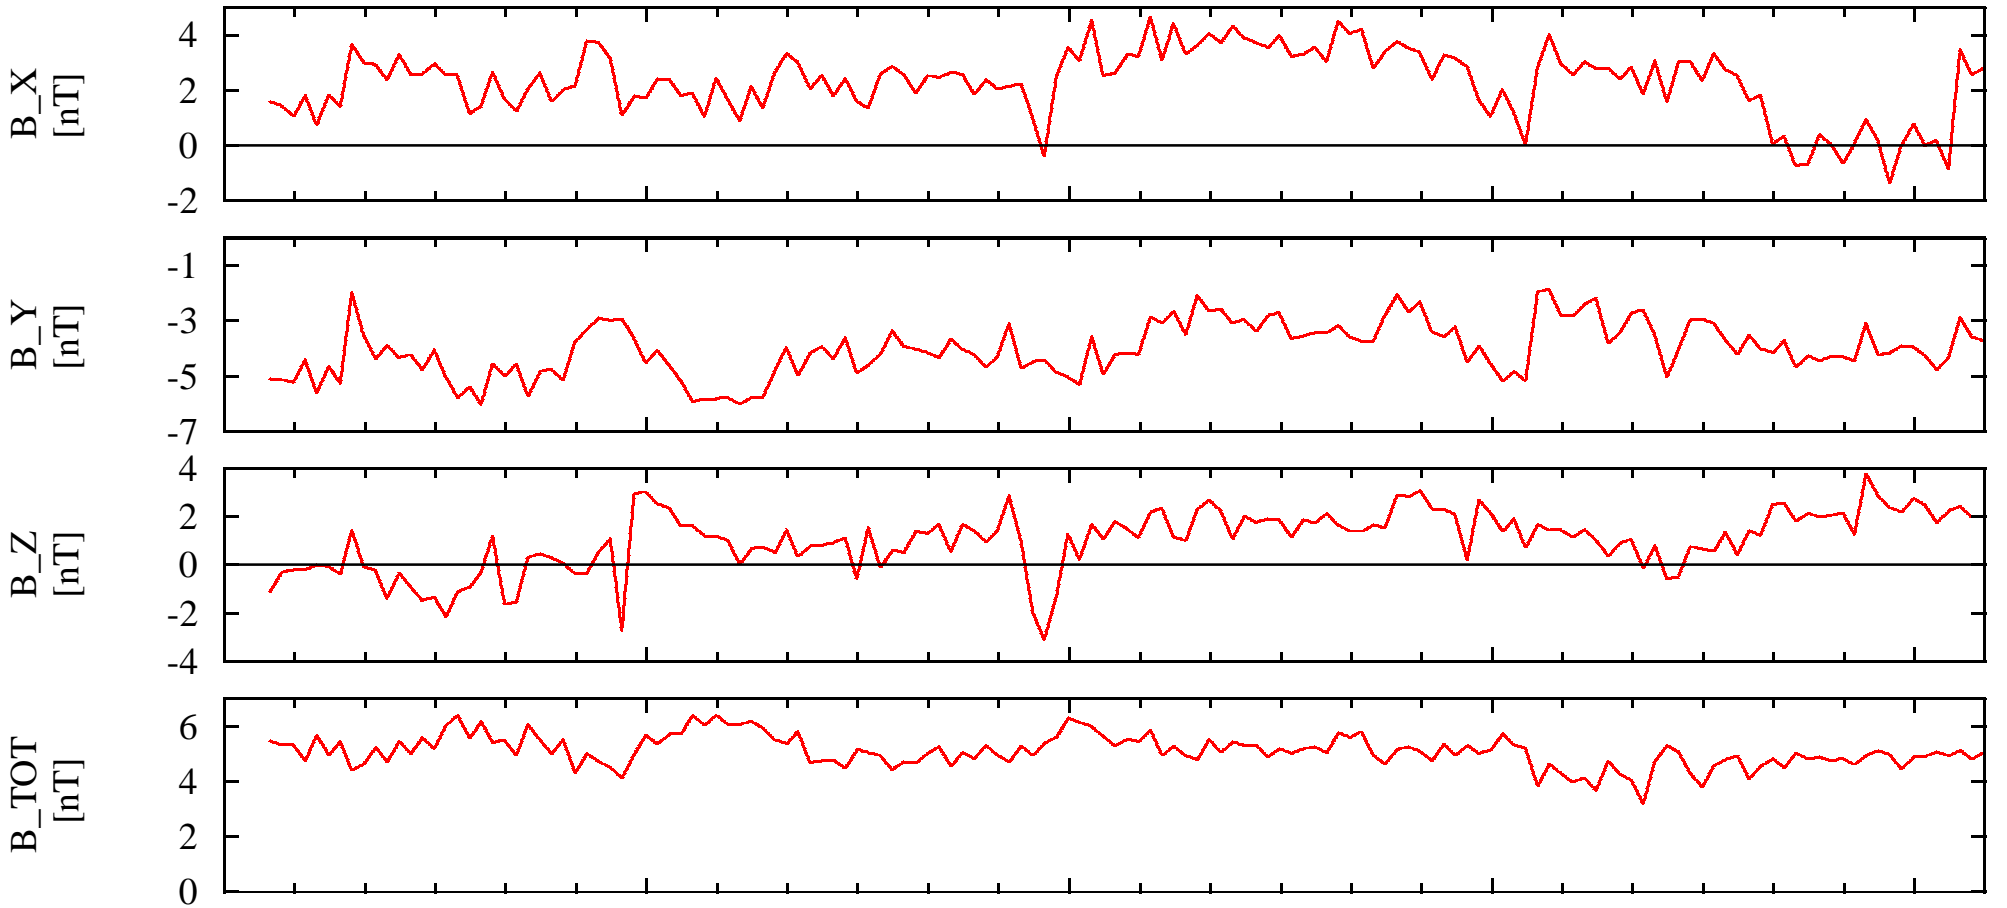

NEAR Solar Orbital Coordinates

DOY: 290 00:00
1999-Oct-17

06:00

12:00

18:00

00:00

NSO_X $1.79e+005$

$1.79e+005$

$1.78e+005$

$1.78e+005$

$1.78e+005$

NSO_Y $1.31e+005$

$1.30e+005$

$1.29e+005$

$1.28e+005$

$1.27e+005$