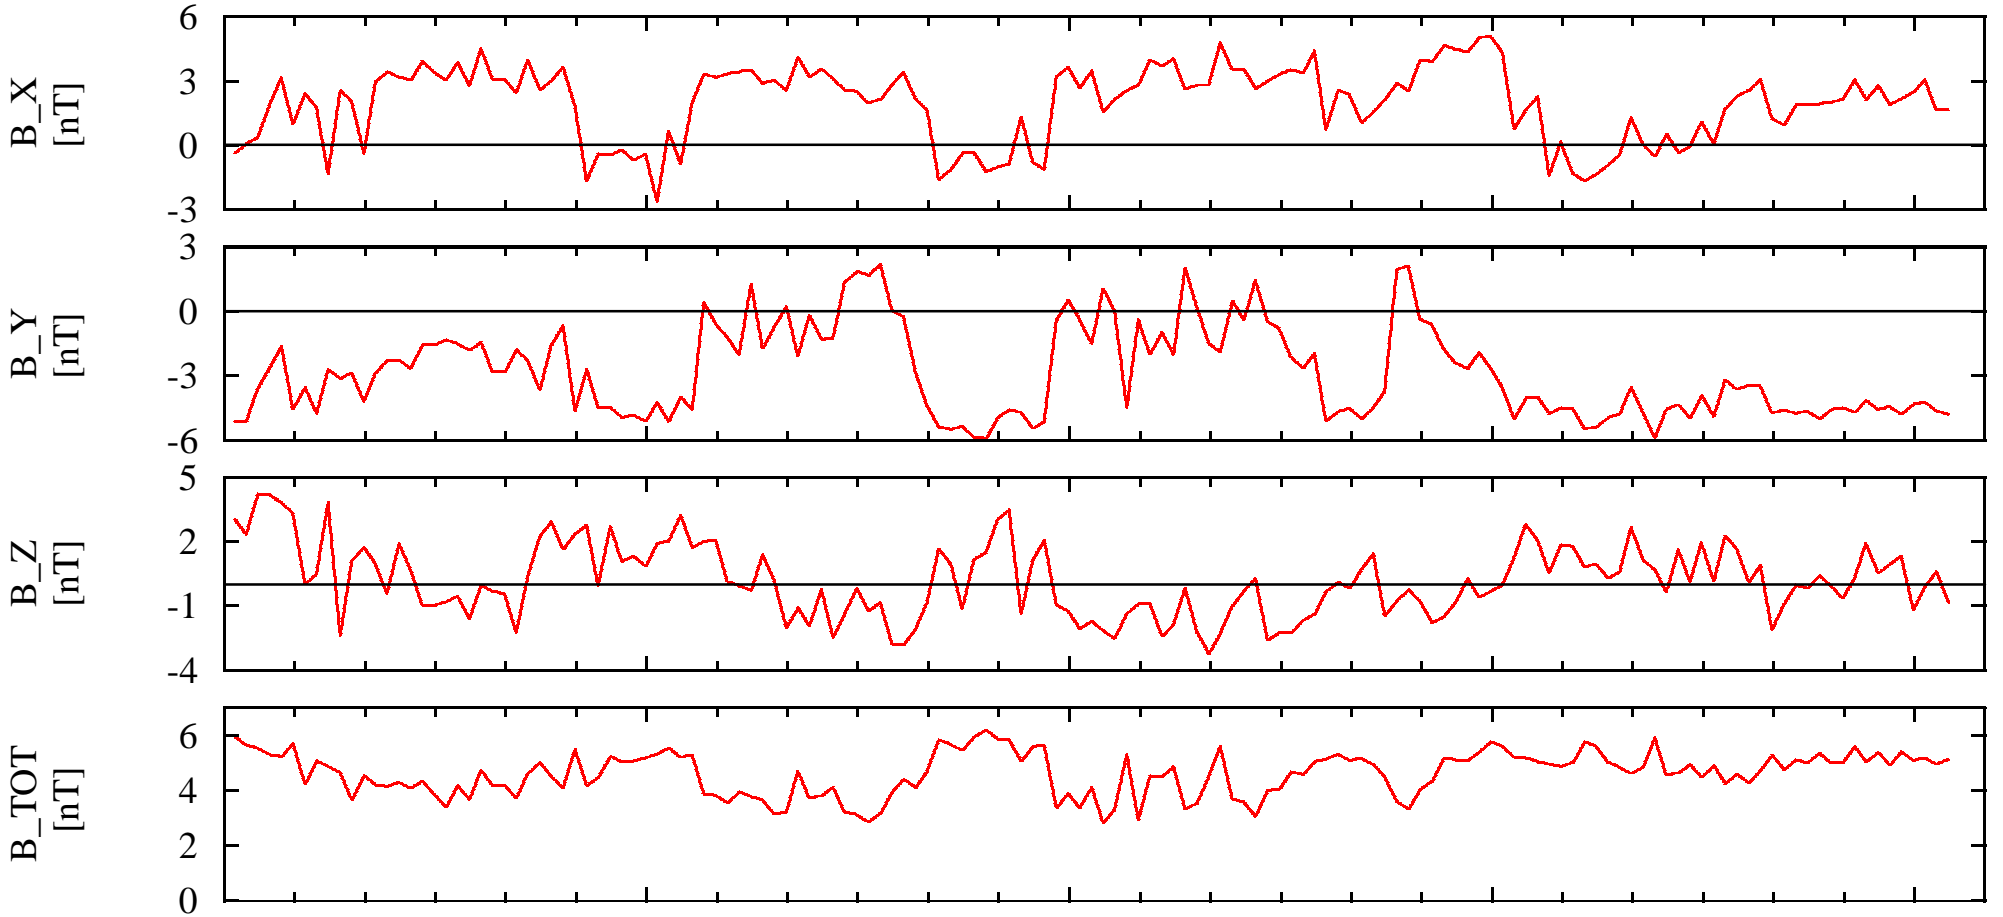

# NEAR Solar Orbital Coordinates

DOY: 289 00:00  
1999-Oct-16

06:00

12:00

18:00

00:00

NSO\_X1.81e+005

1.80e+005