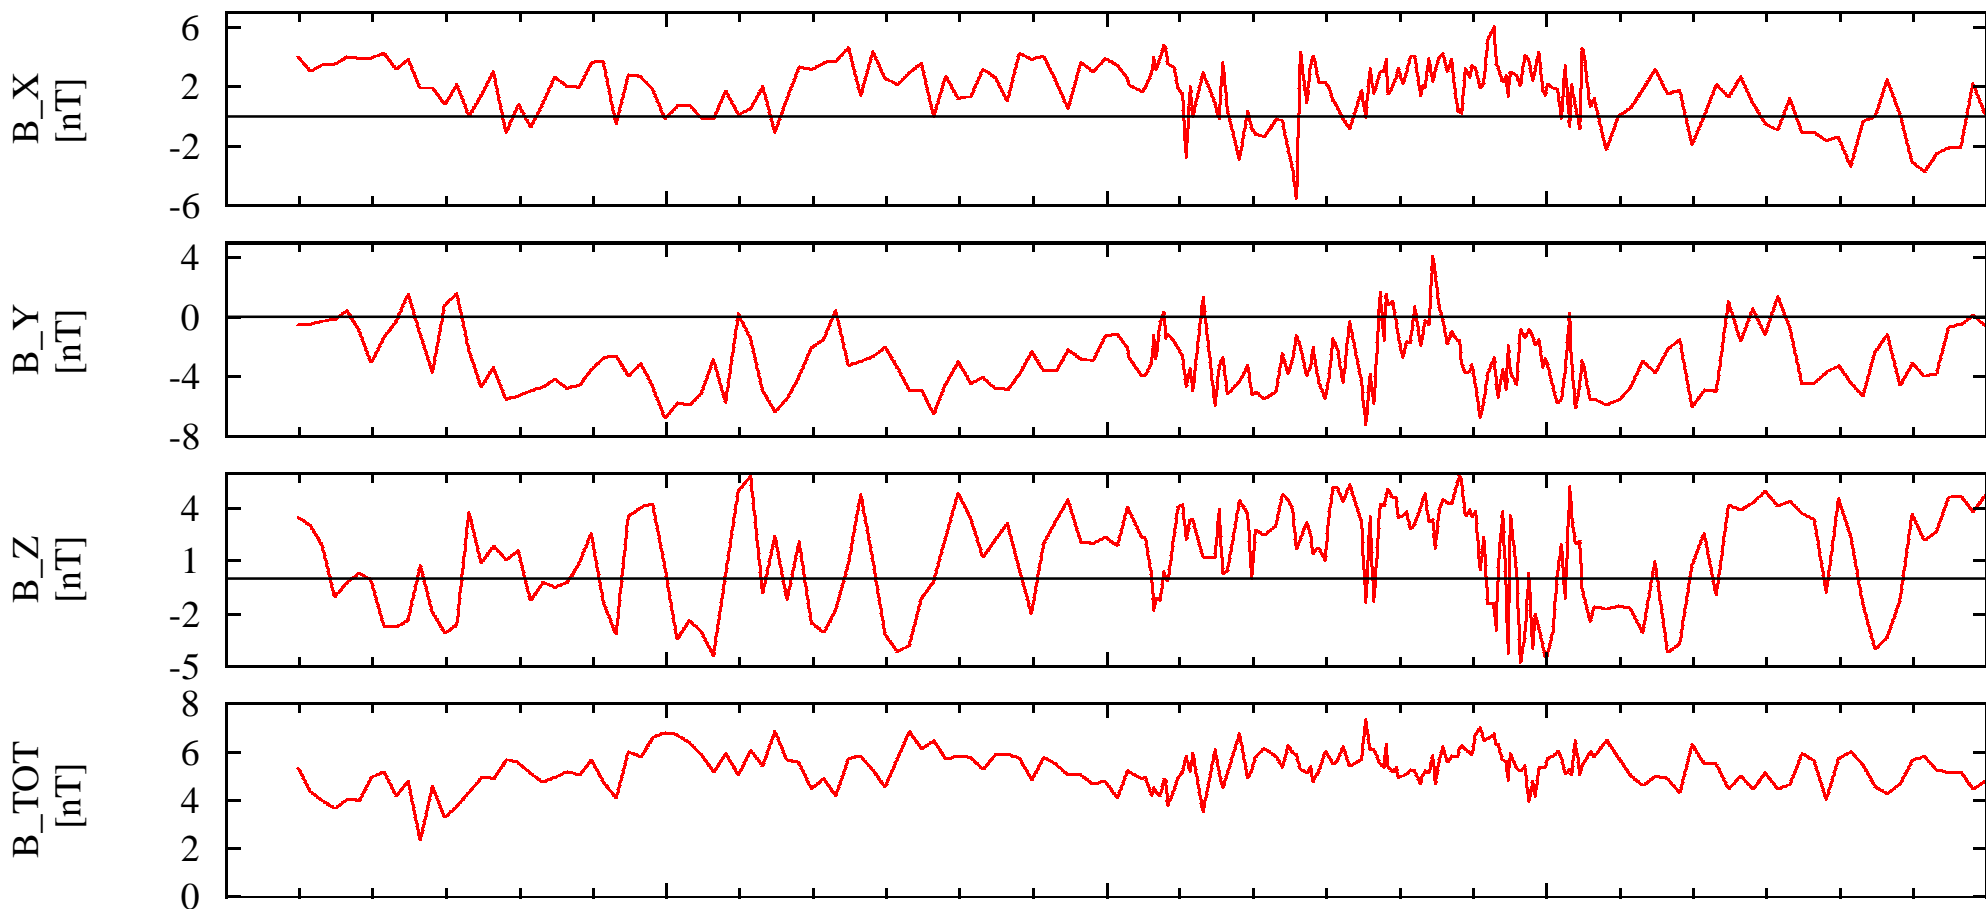

NEAR Solar Orbital Coordinates

DOY: 288 00:00

06:00

12:00

18:00

00:00

1999-Oct-15

NSO_X1.82e+005