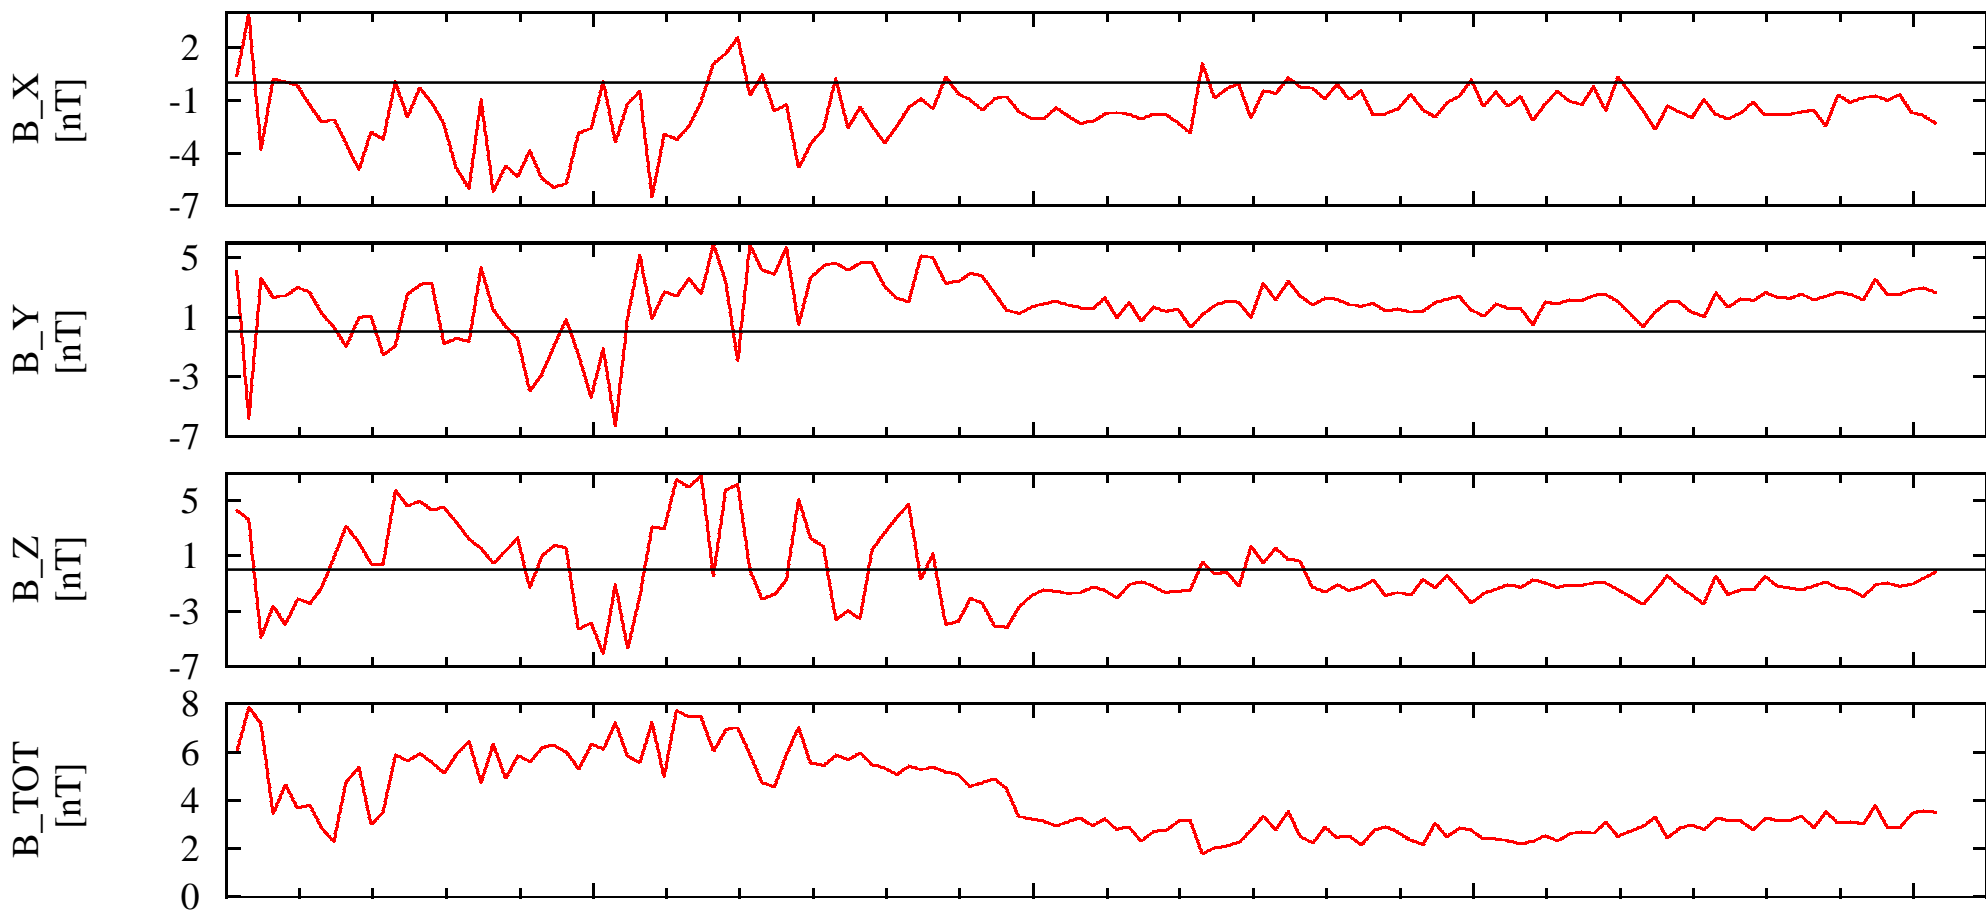

NEAR Solar Orbital Coordinates

DOY: 283 01:00
1999-Oct-10

07:00

13:00

19:00

01:00

NSO_X1.89e+005

1.89e+005