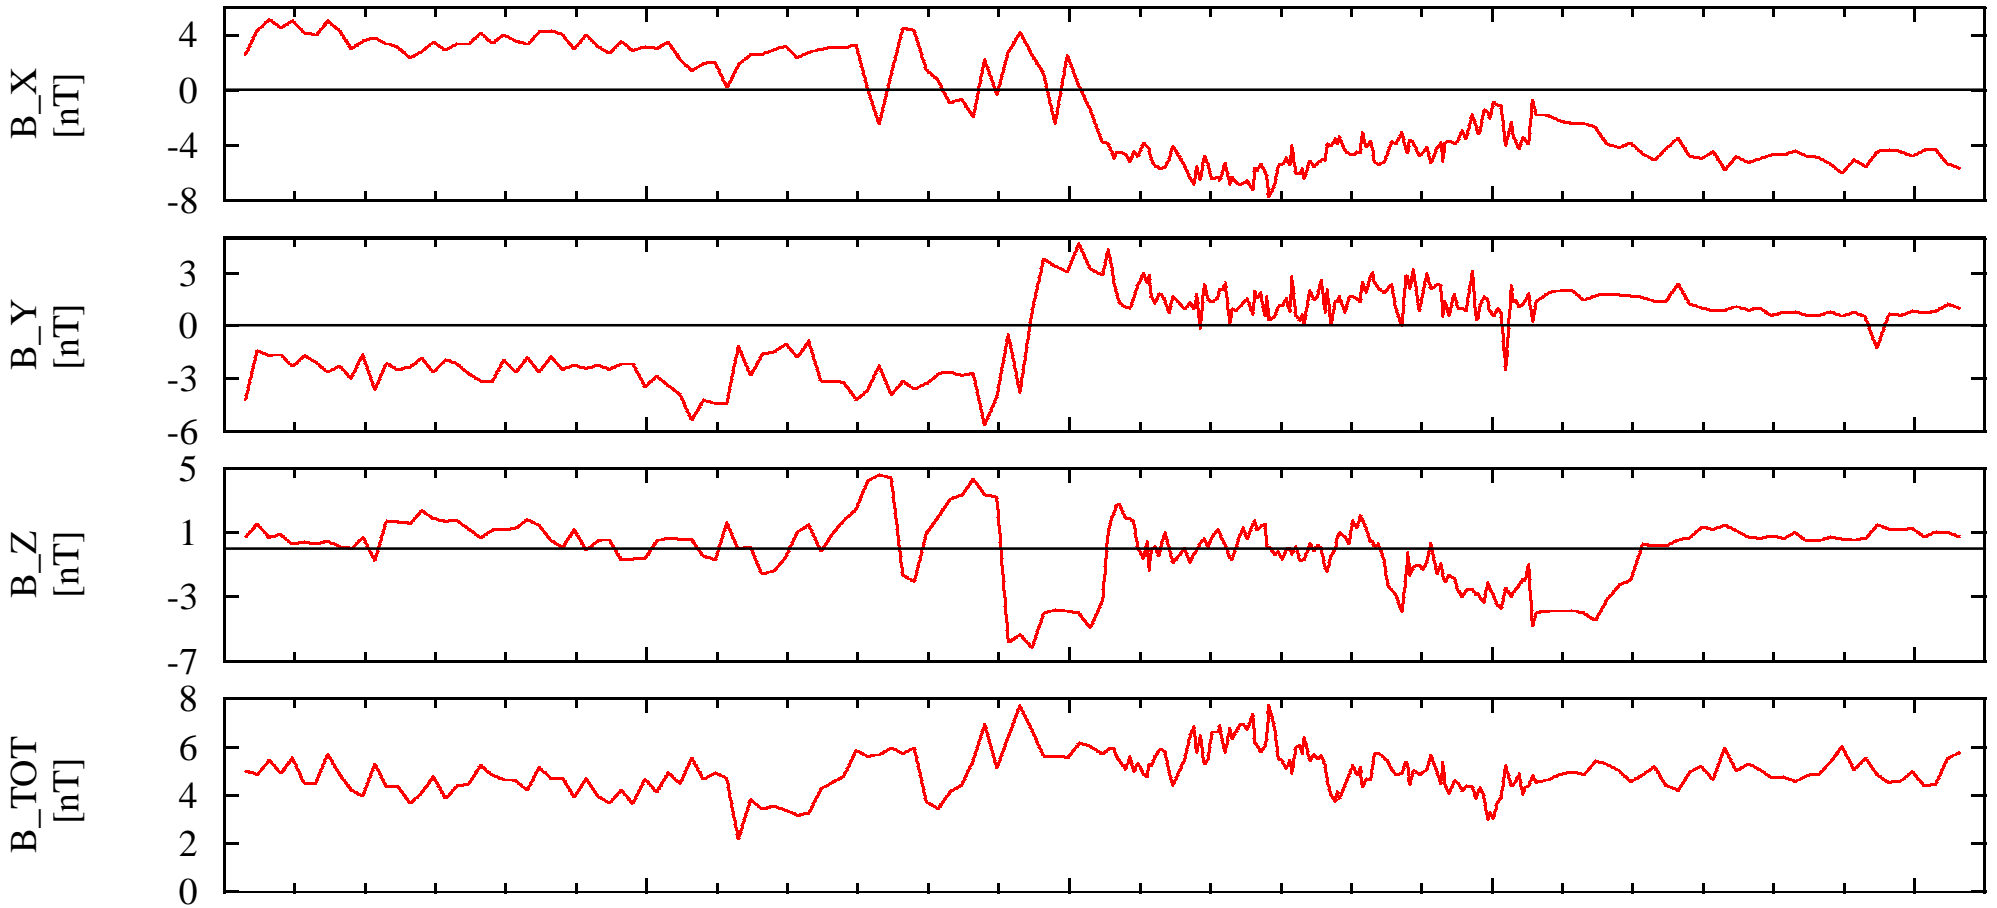

NEAR Solar Orbital Coordinates

DOY: 281 00:00
1999-Oct-8

NSO_X	1.92e+005	1.92e+005	1.92e+005	1.91e+005	1.91e+005
NSO_Y	1.71e+005	1.70e+005	1.69e+005	1.68e+005	1.67e+005
NSO_Z	9.33e+004	9.33e+004	9.33e+004	9.33e+004	9.33e+004