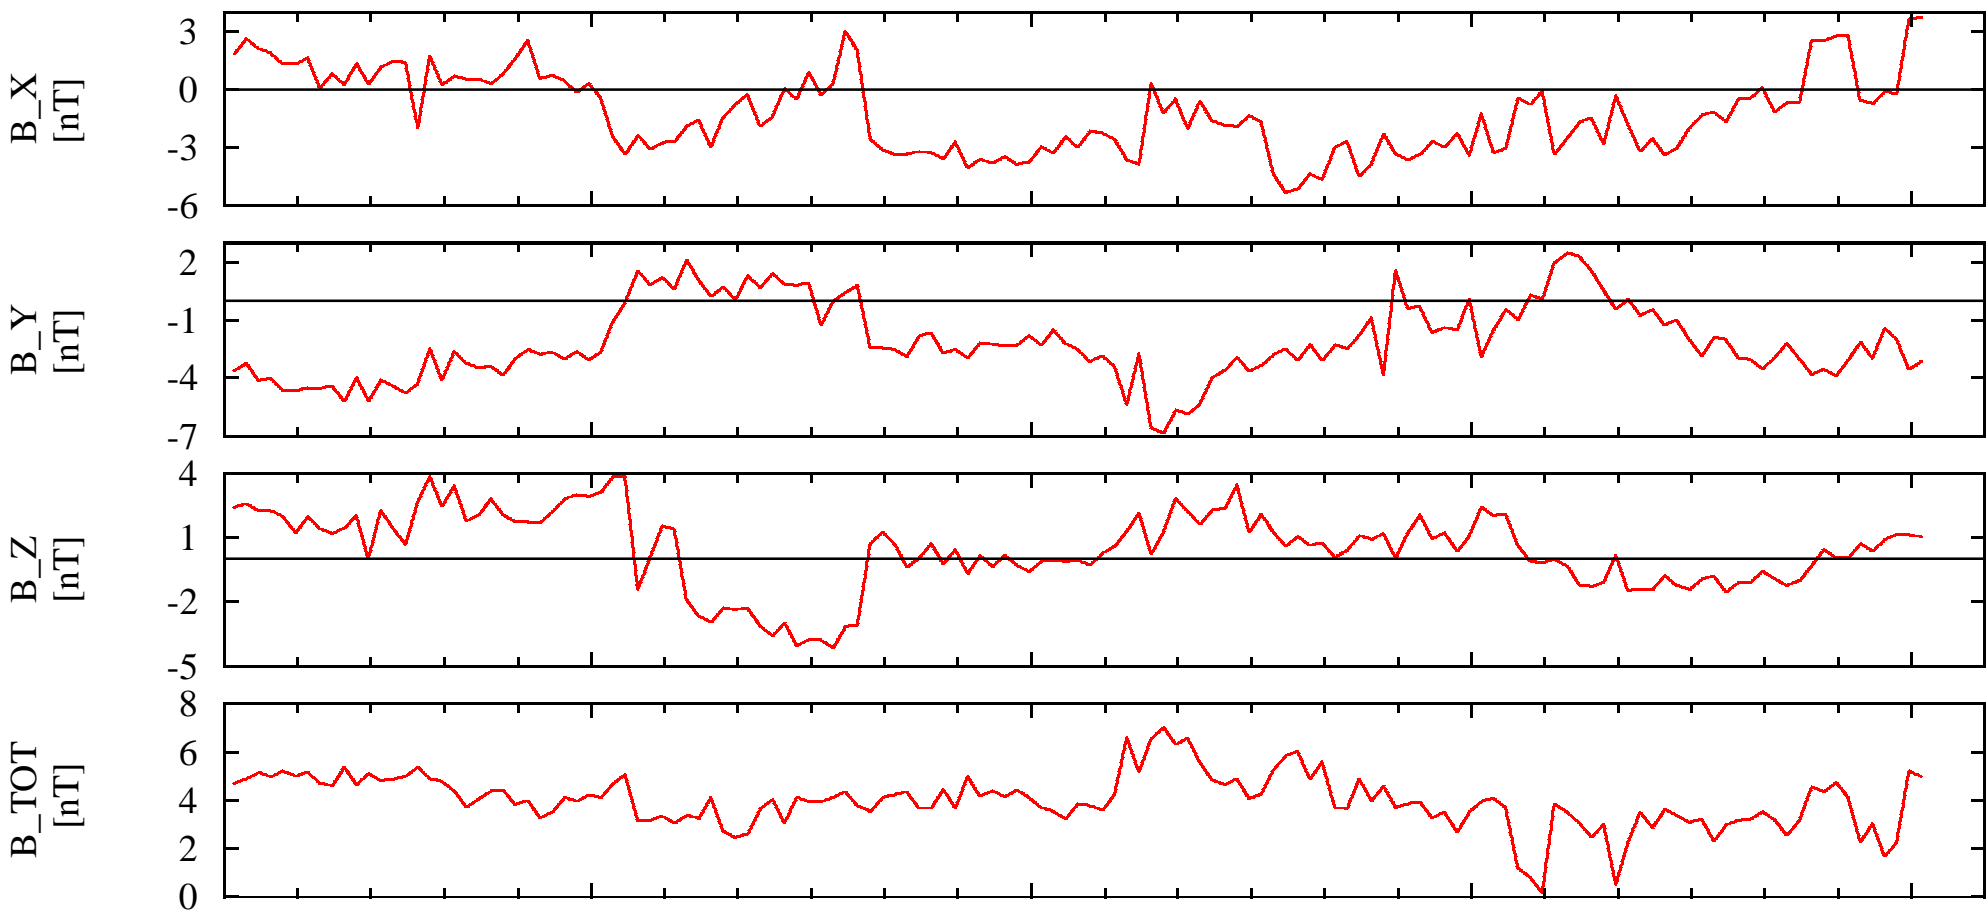

NEAR Solar Orbital Coordinates

DOY: 280 01:00
1999-Oct-7

07:00

13:00

19:00

01:00

NSO_X $1.93e+005$

$1.93e+005$

$1.93e+005$

$1.92e+005$

$1.92e+005$

NSO_Y $1.76e+005$

$1.75e+005$

$1.74e+005$

$1.72e+005$

$1.71e+005$