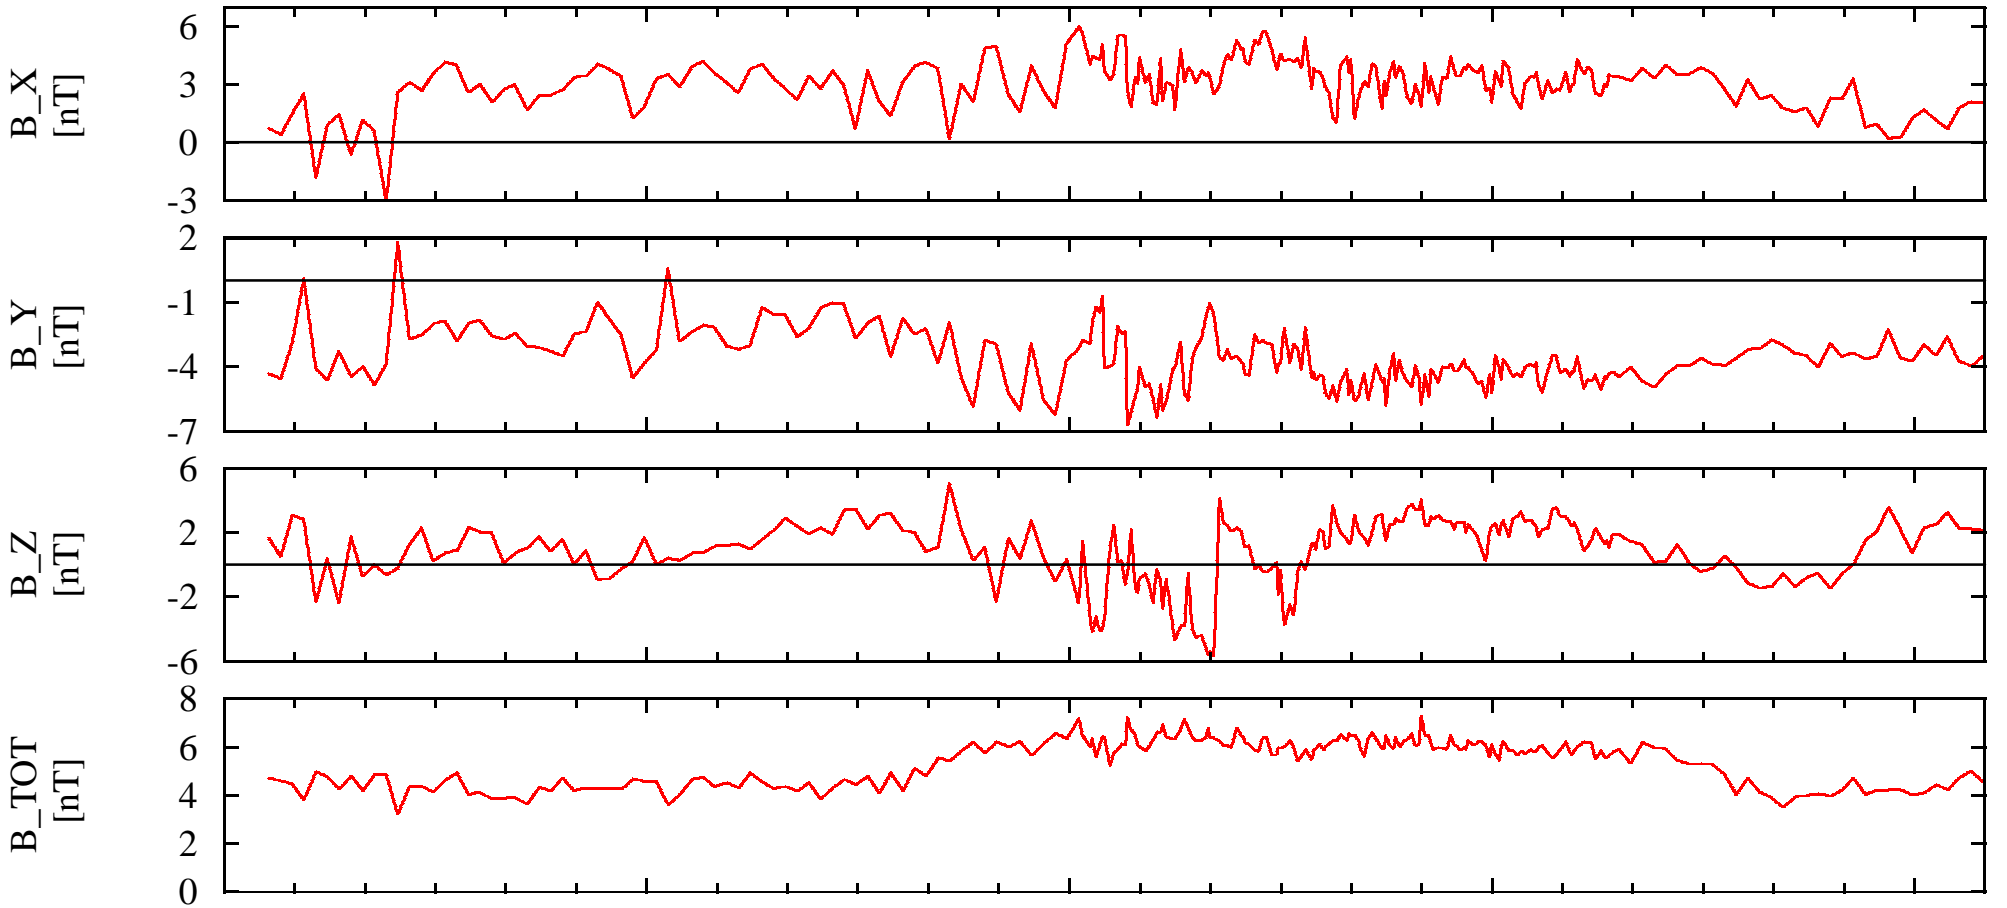

NEAR Solar Orbital Coordinates

DOY: 279 00:00
1999-Oct-6

06:00

12:00

18:00

00:00

NSO_X1.95e+005

1.94e+005