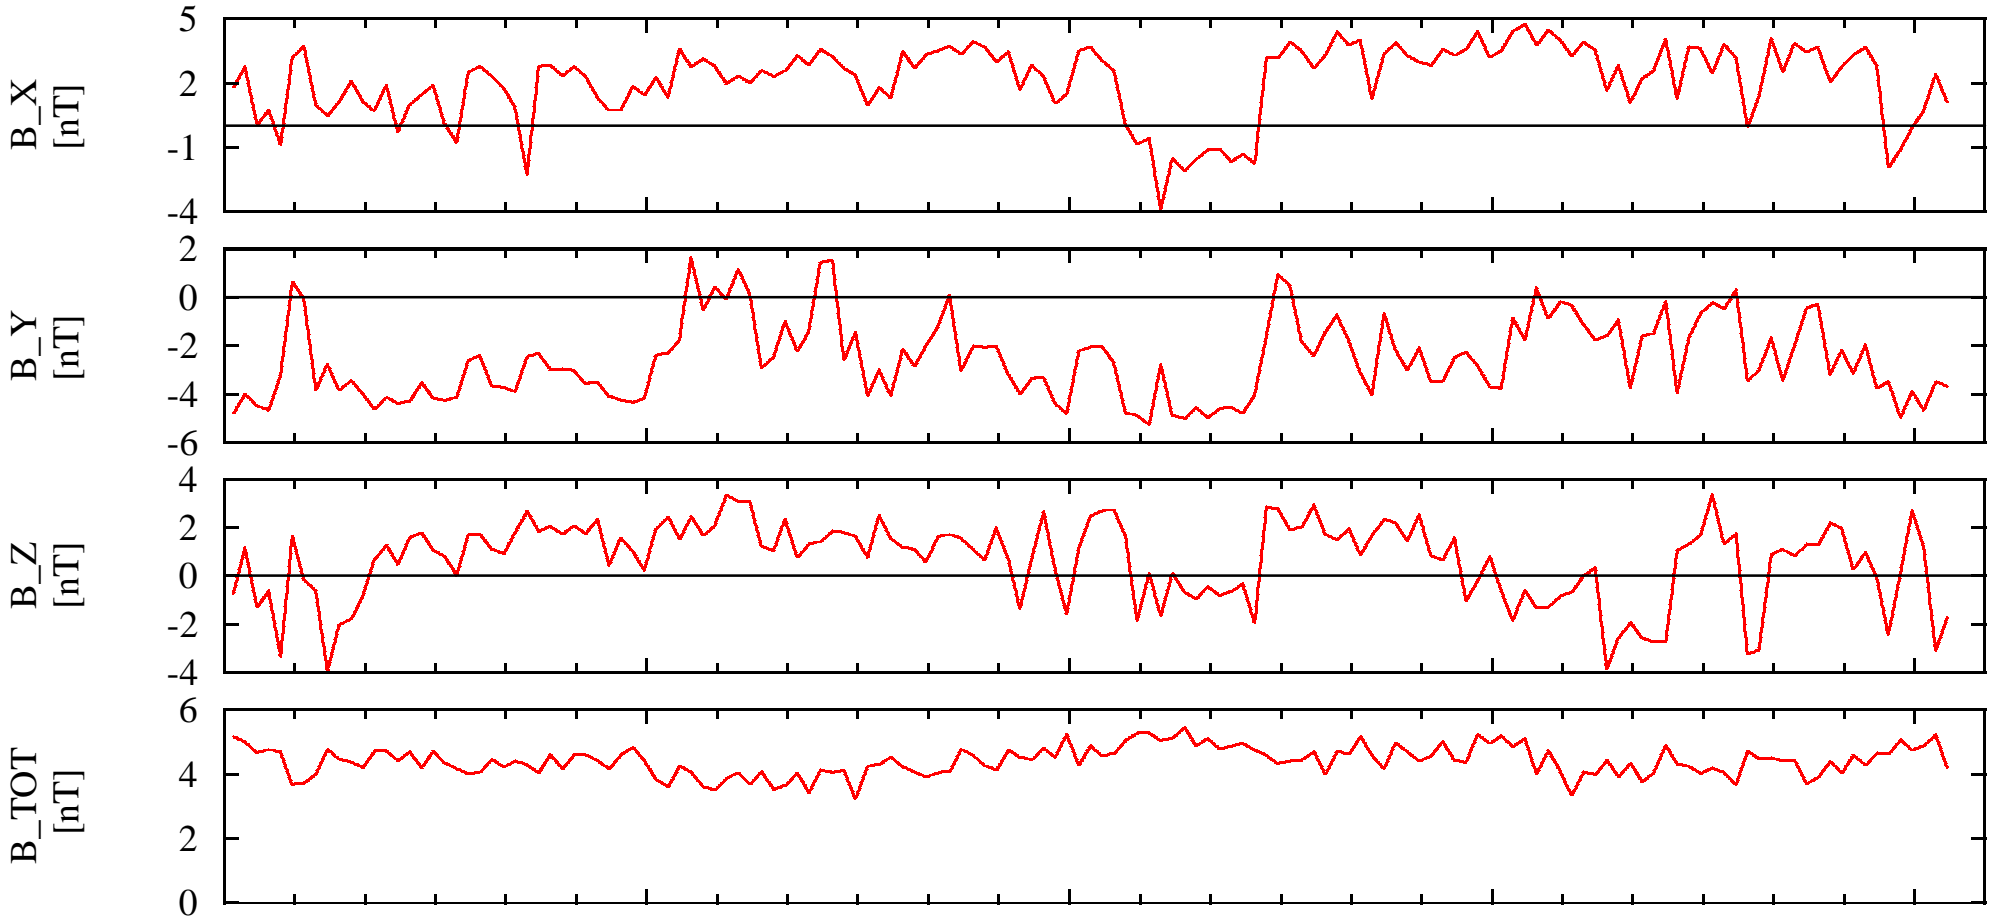

NEAR Solar Orbital Coordinates

DOY: 278 00:00
1999-Oct-5

06:00

12:00

18:00

00:00

NSO_X1.96e+005

1.96e+005

1.95e+005

1.95e+005

1.95e+005

NSO_Y1.86e+005

1.85e+005

1.83e+005

1.82e+005

1.81e+005