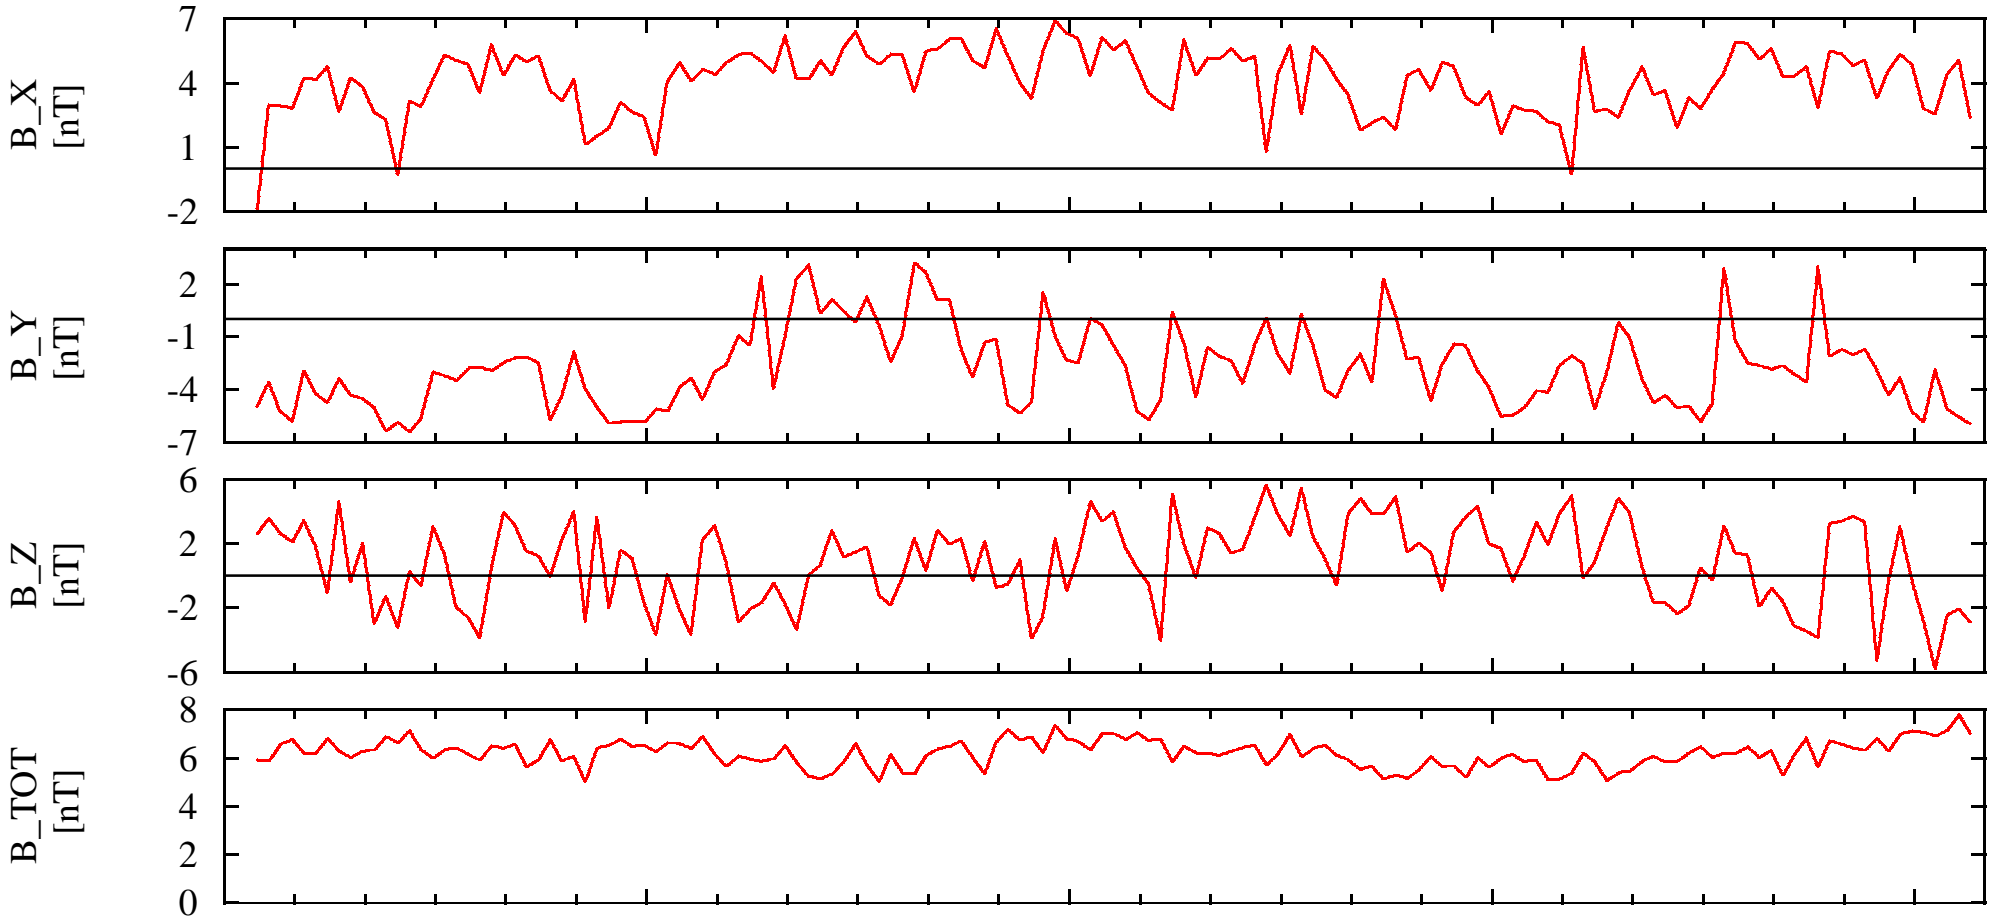

NEAR Solar Orbital Coordinates

DOY: 276 00:00
1999-Oct-3

06:00

12:00

18:00

00:00

NSO_X1.99e+005

1.98e+005