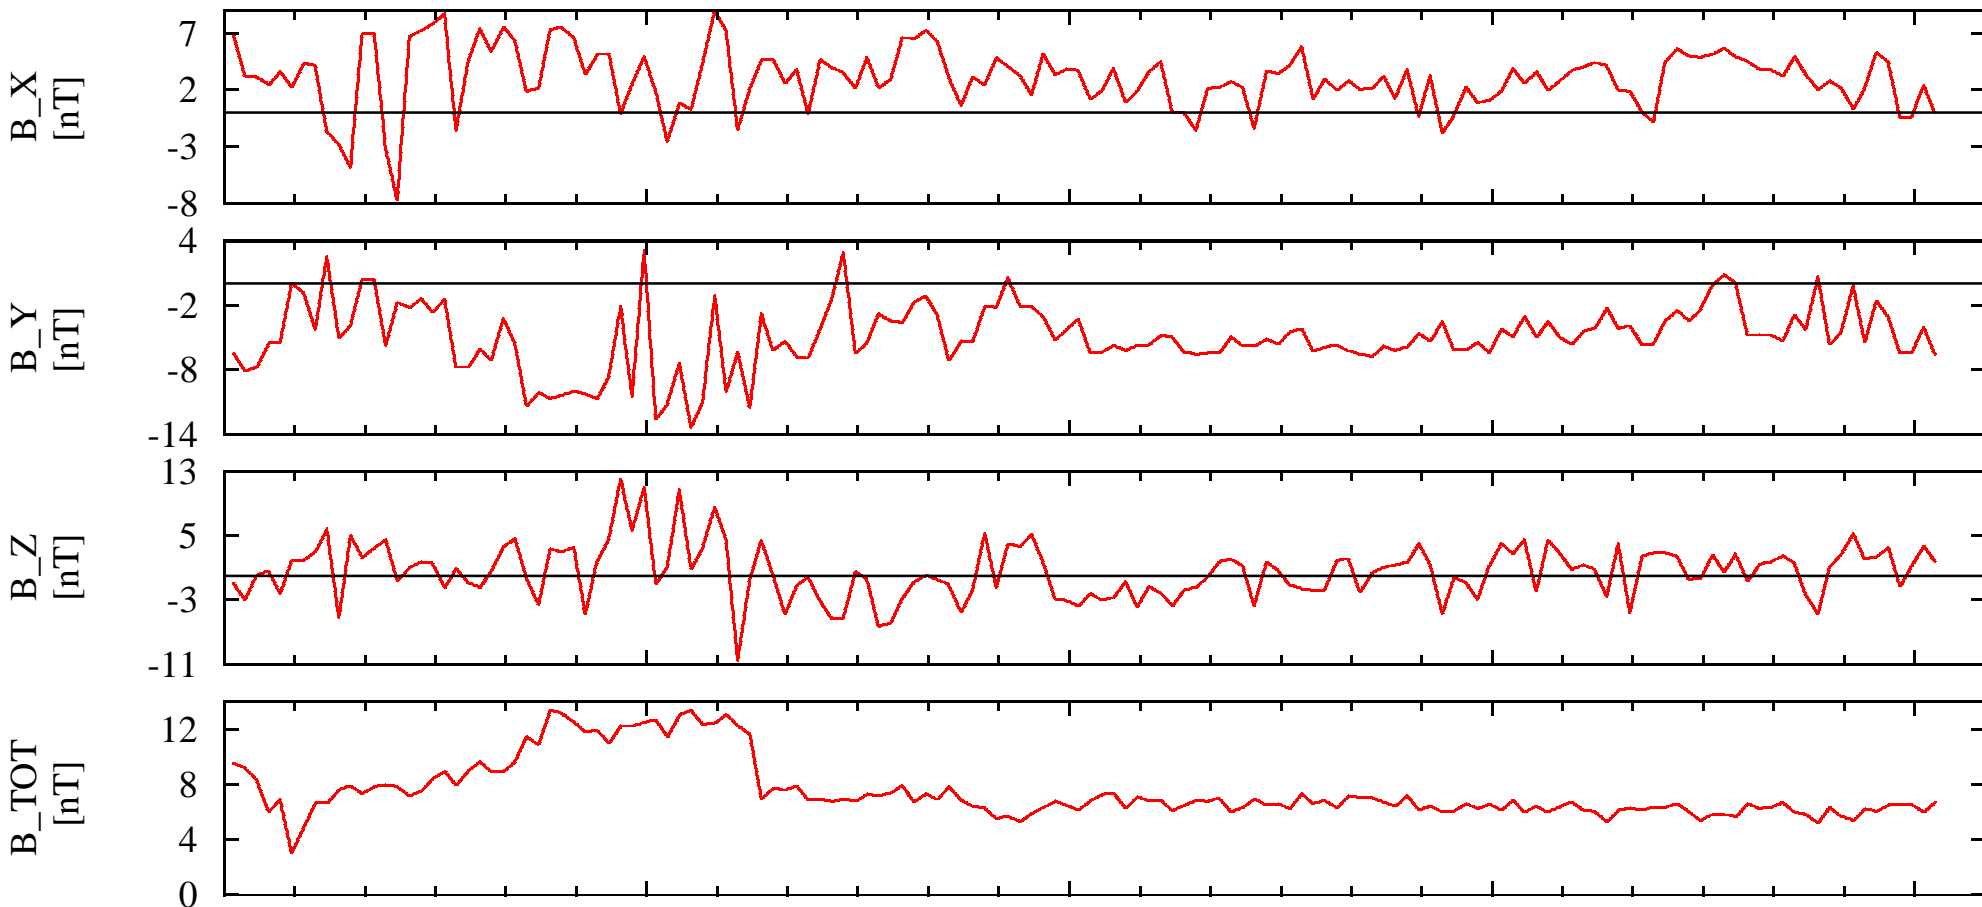

# NEAR Solar Orbital Coordinates

DOY: 275 00:00  
1999-Oct-2

06:00

12:00

18:00

00:00

NSO\_X2.00e+005

1.99e+005