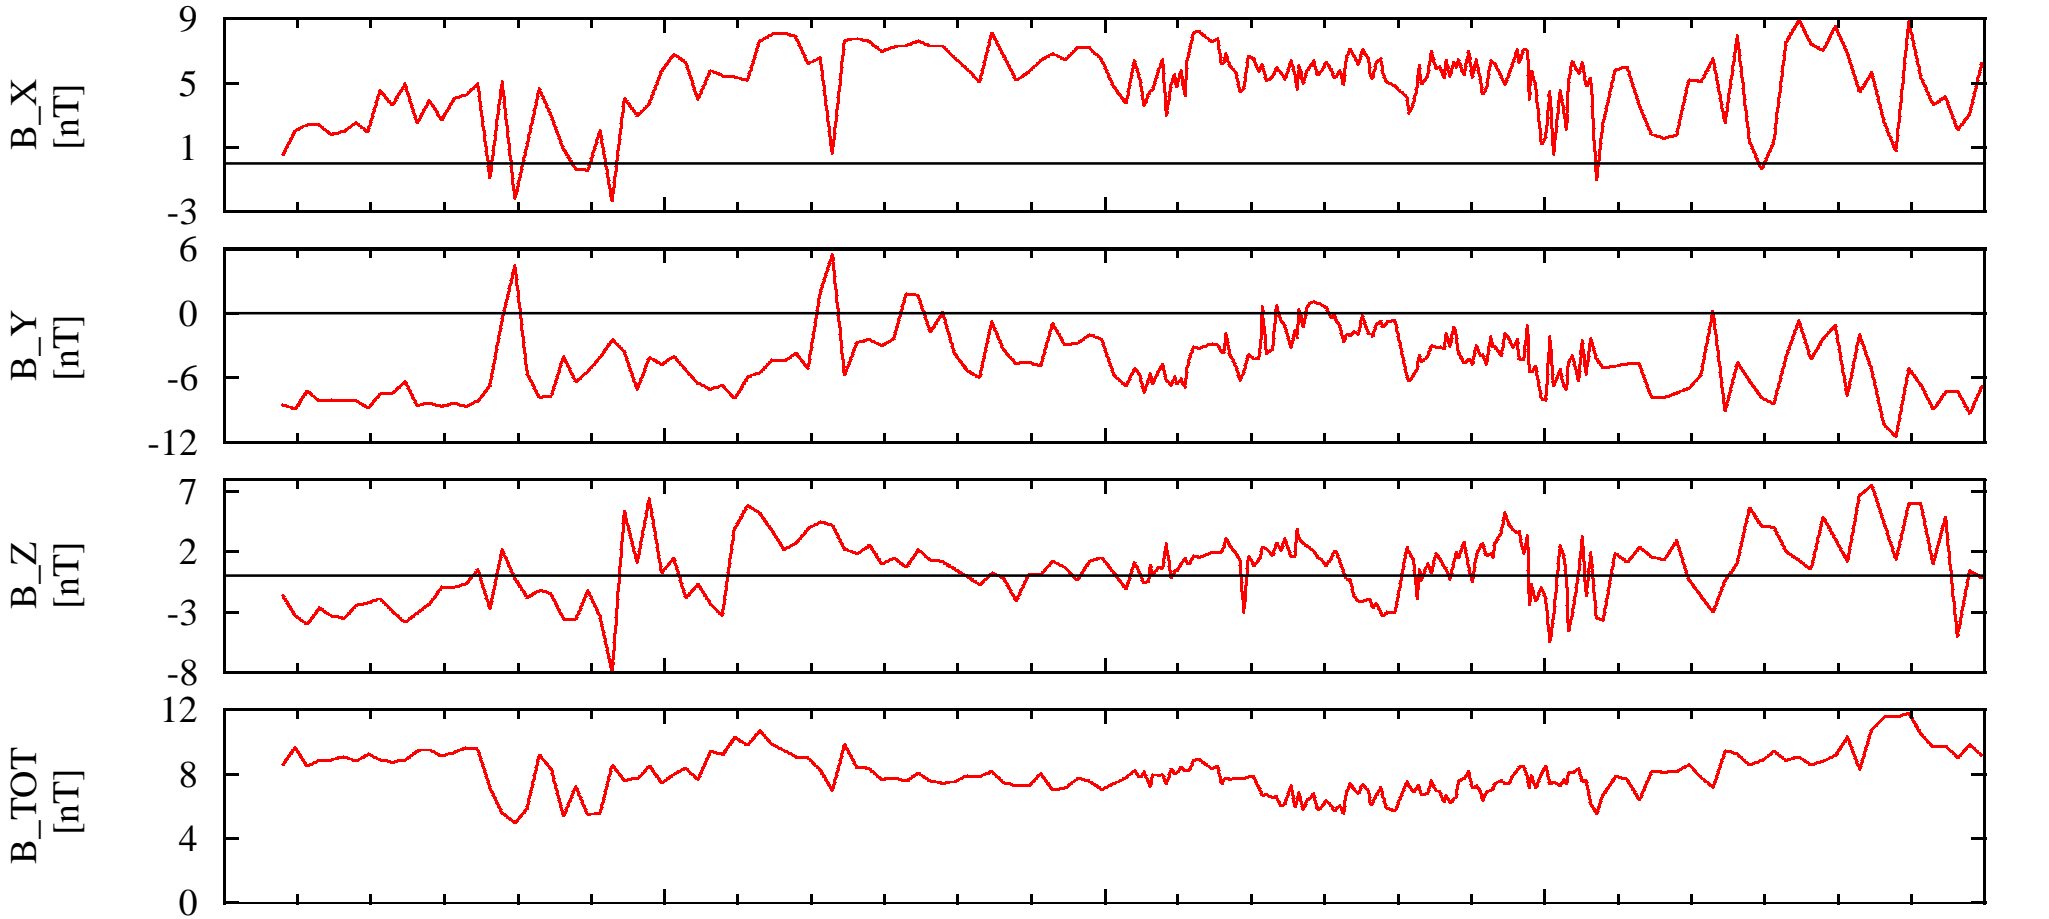

# NEAR Solar Orbital Coordinates

DOY: 274 00:00  
1999-Oct-1

06:00

12:00

18:00

00:00

NSO\_X2.01e+005

2.01e+005

2.00e+005

2.00e+005

2.00e+005

NSO\_Y2.05e+005

2.04e+005

2.03e+005

2.02e+005

2.01e+005