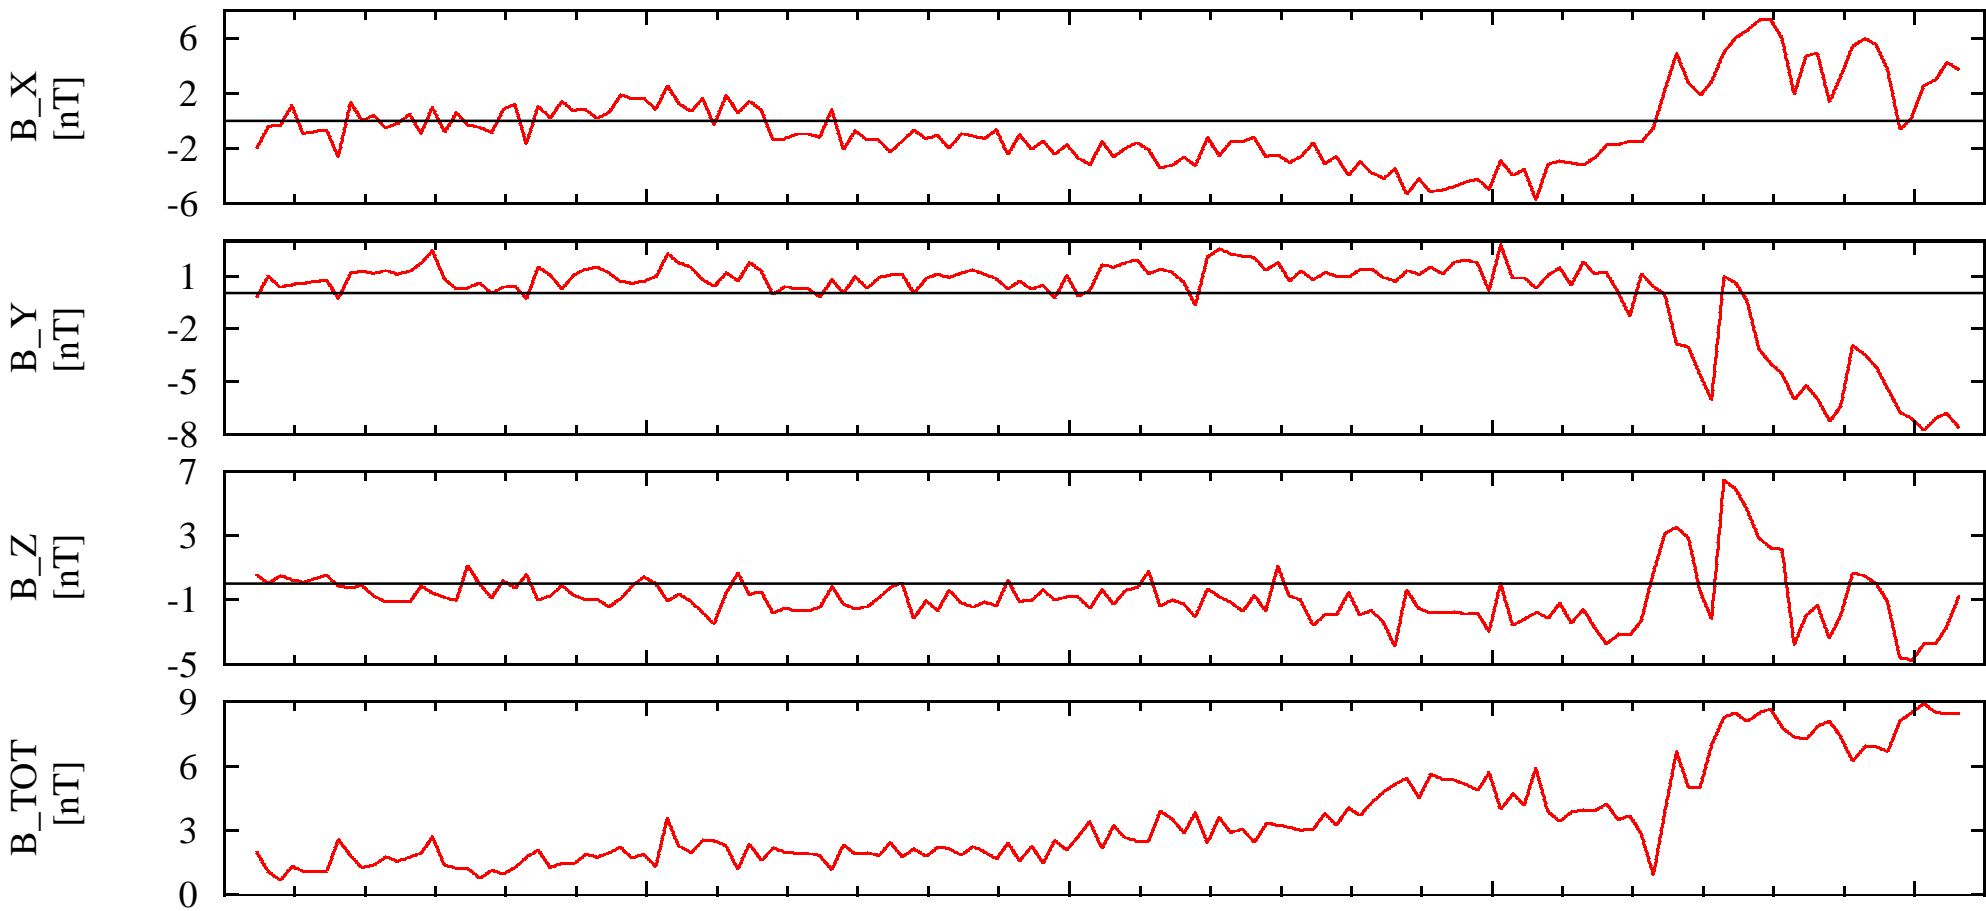

NEAR Solar Orbital Coordinates

DOY: 273 00:00
1999-Sep-30

NSO_X2.02e+005
NSO_Y2.11e+005
NSO_Z9.23e+004

2.02e+005
2.09e+005
9.24e+004

2.01e+005
2.08e+005
9.24e+004

2.01e+005
2.07e+005
9.25e+004

2.01e+005
2.06e+005
9.25e+004