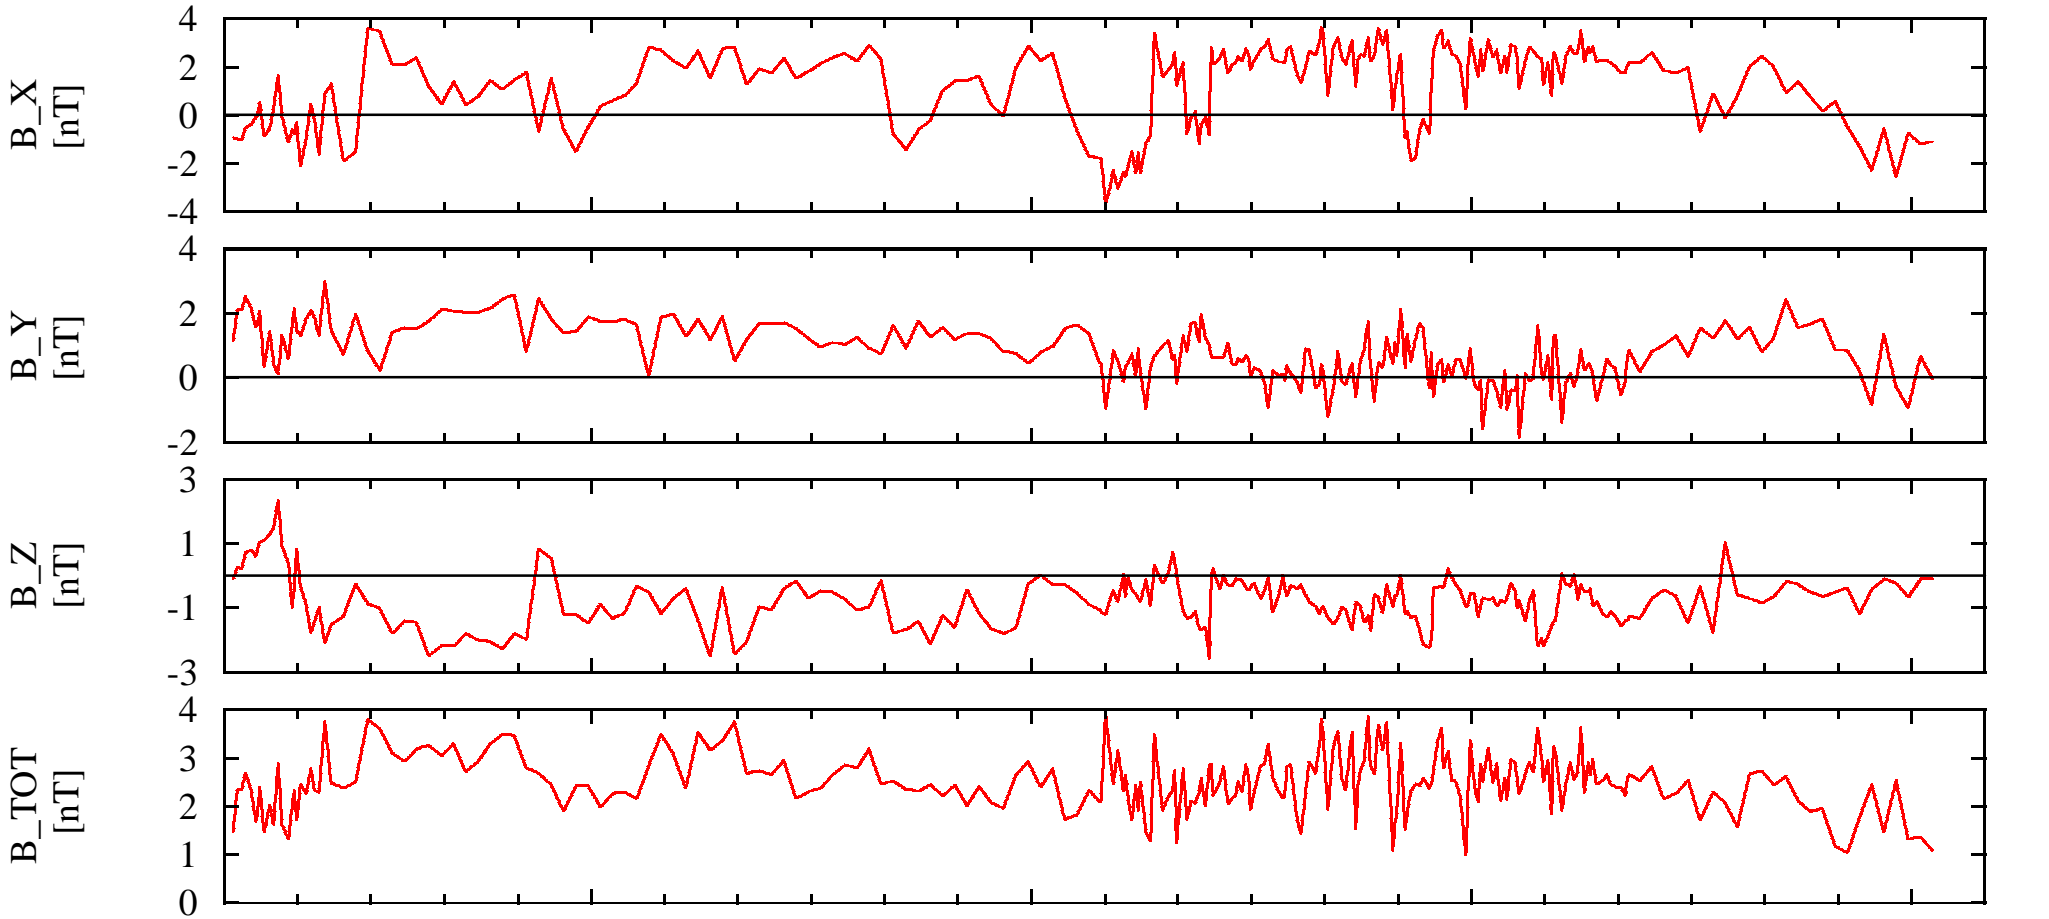

# NEAR Solar Orbital Coordinates

DOY: 272 01:00  
1999-Sep-29

07:00

13:00

19:00

01:00

NSO\_X2.03e+005

2.03e+005