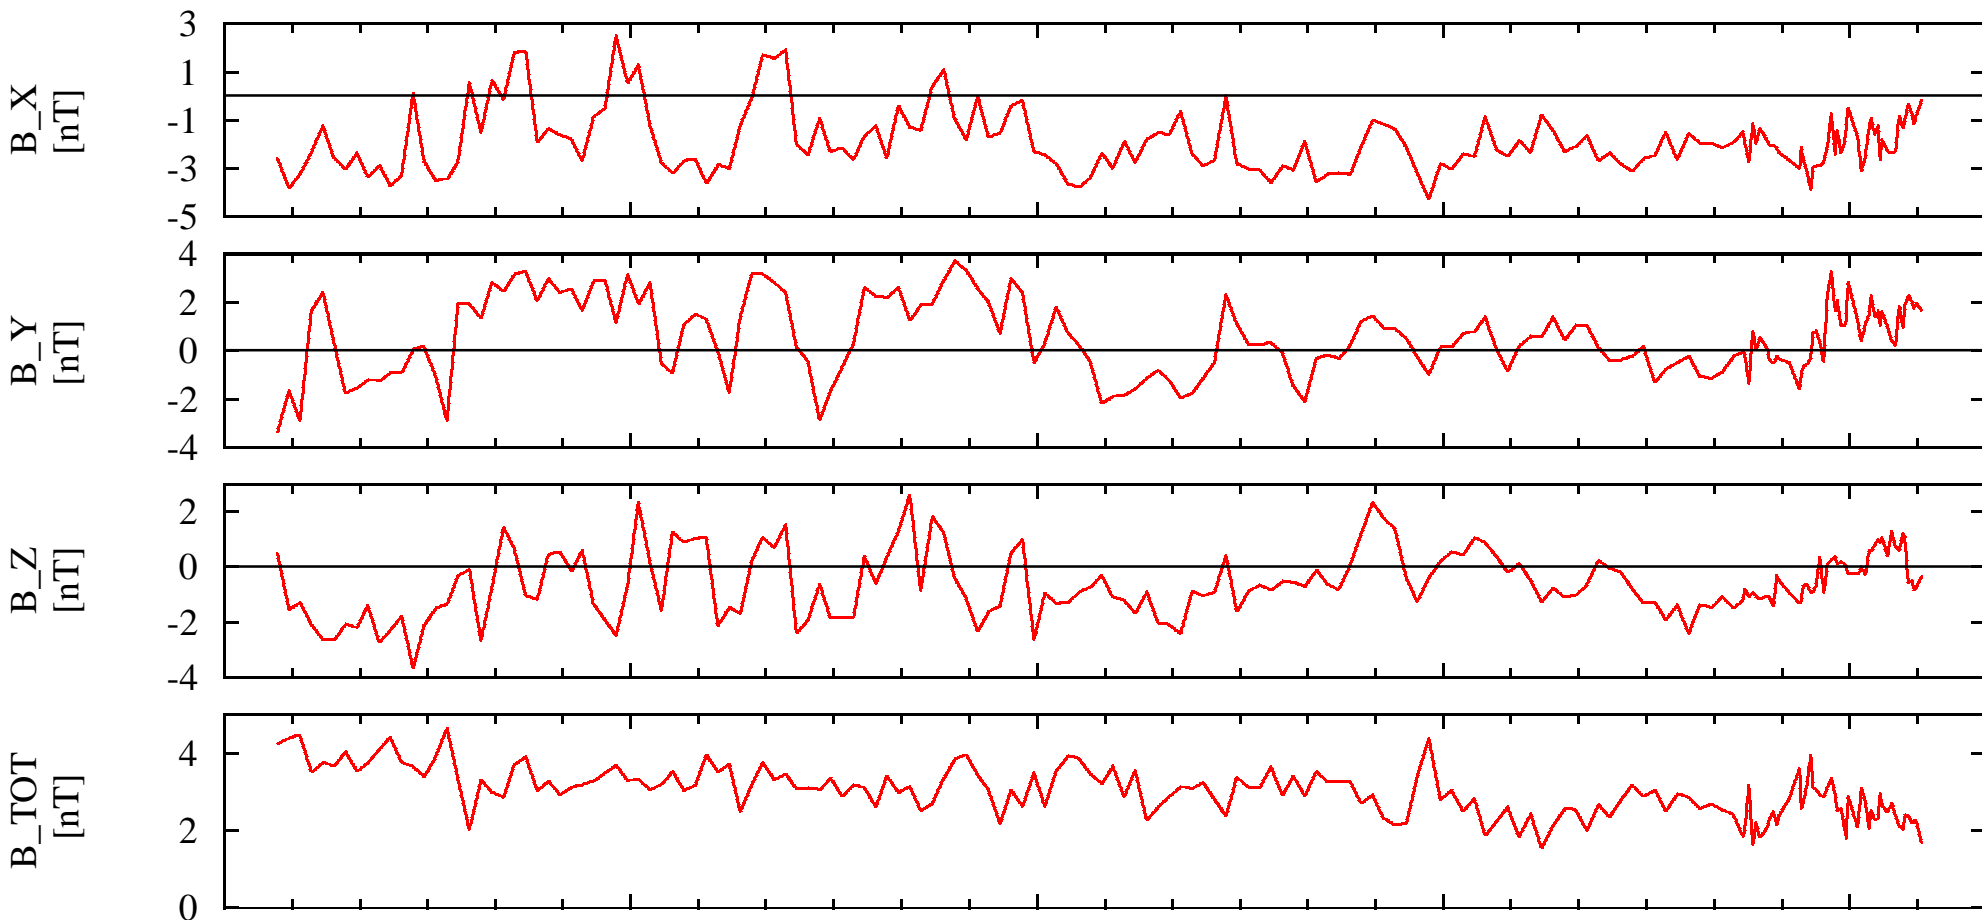

NEAR Solar Orbital Coordinates

DOY: 271 00:00
1999-Sep-28

06:00

12:00

18:00

00:00

NSO_X2.04e+005

2.04e+005

2.04e+005

2.03e+005

2.03e+005

NSO_Y2.21e+005

2.20e+005

2.18e+005

2.17e+005

2.16e+005