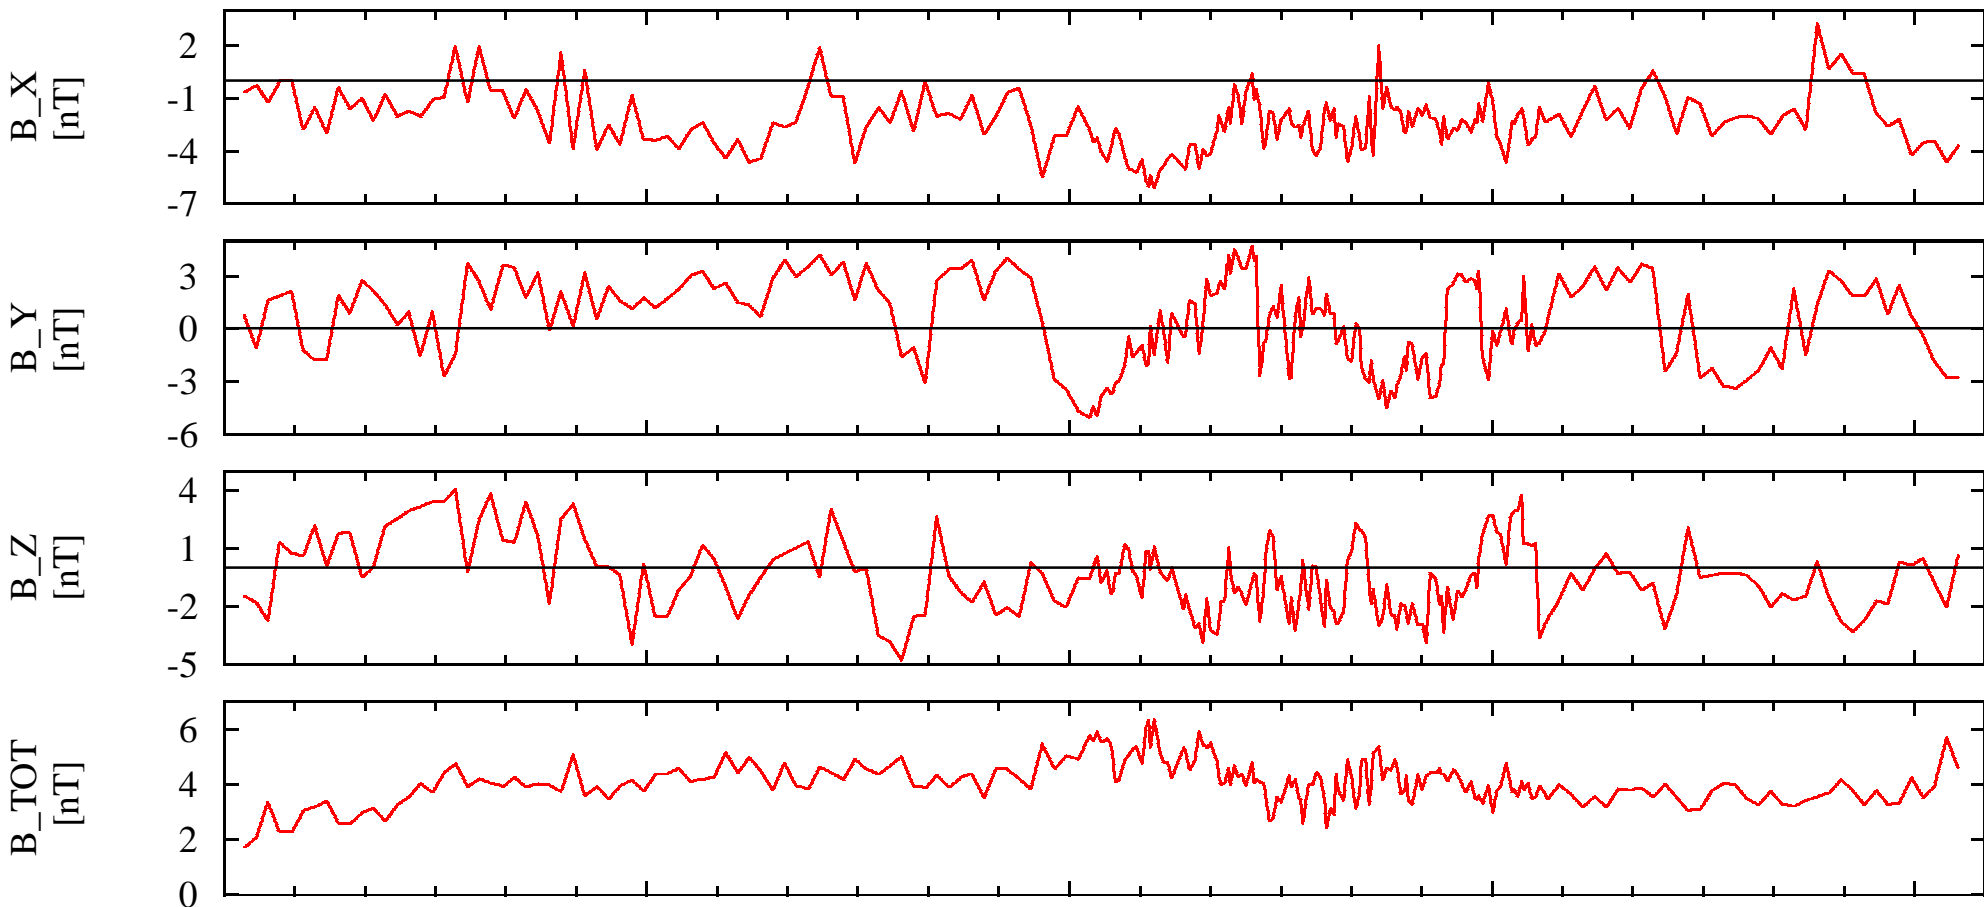

NEAR Solar Orbital Coordinates

DOY: 270 00:00

06:00

12:00

18:00

00:00

1999-Sep-27

NSO_X2.05e+005

2.05e+005

2.05e+005

2.04e+005

2.04e+005

NSO_Y2.26e+005

2.25e+005

2.24e+005

2.22e+005