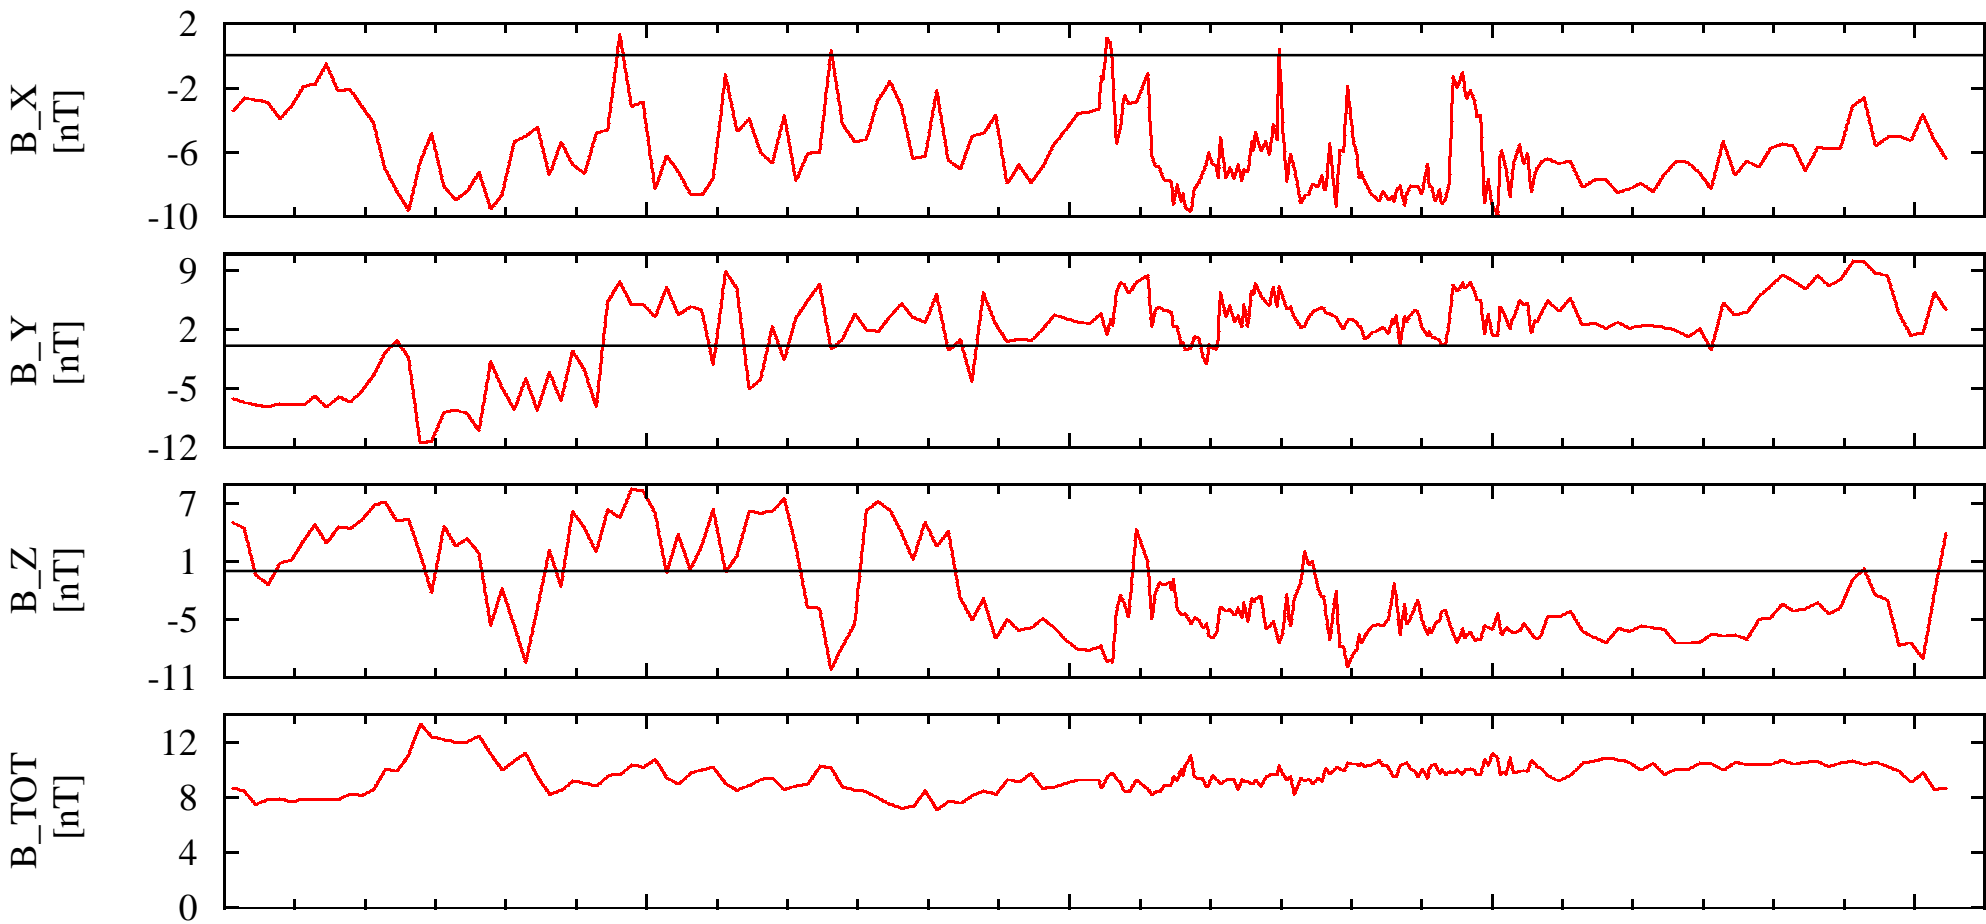

NEAR Solar Orbital Coordinates

DOY: 267 00:00
1999-Sep-24

NSO_X	2.08e+005	2.08e+005	2.07e+005	2.07e+005	2.07e+005
NSO_Y	2.42e+005	2.41e+005	2.39e+005	2.38e+005	2.37e+005
NSO_Z	9.09e+004	9.09e+004	9.10e+004	9.11e+004	9.12e+004