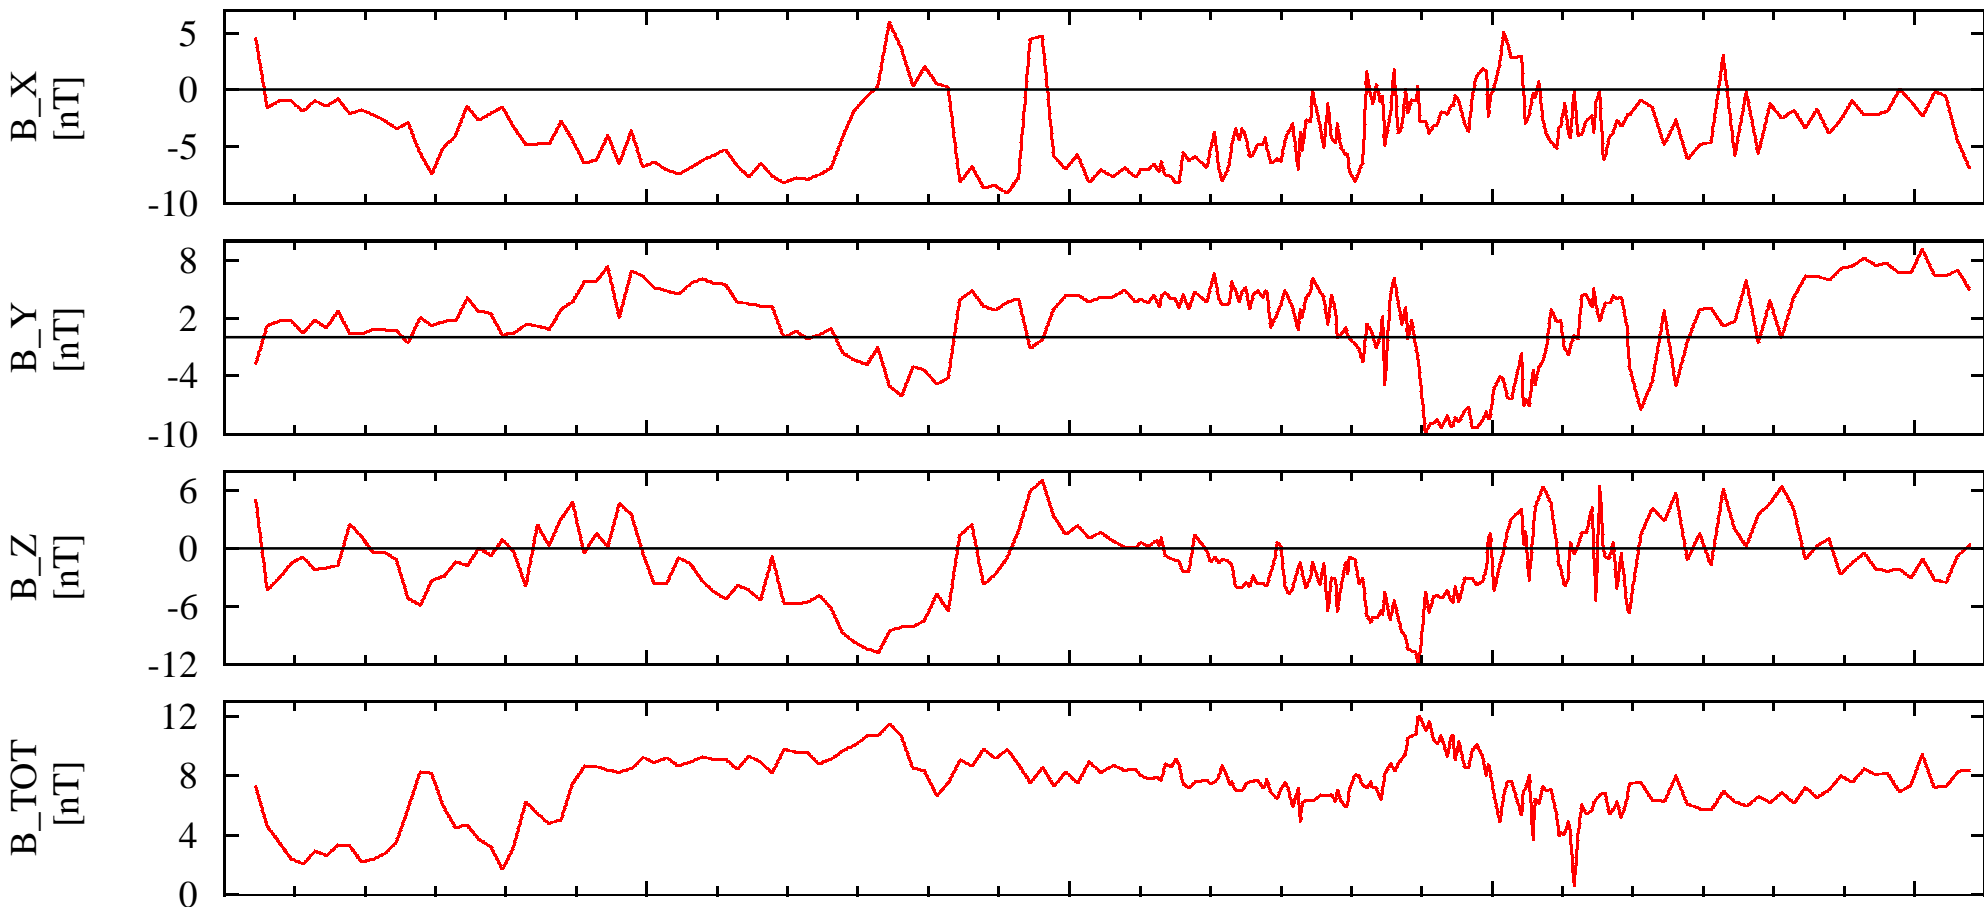

NEAR Solar Orbital Coordinates

DOY: 265 00:00
1999-Sep-22

06:00

12:00

18:00

00:00

NSO_X2.10e+005

2.09e+005

2.09e+005

2.09e+005

2.09e+005

NSO_Y2.53e+005

2.52e+005

2.50e+005

2.49e+005

2.48e+005