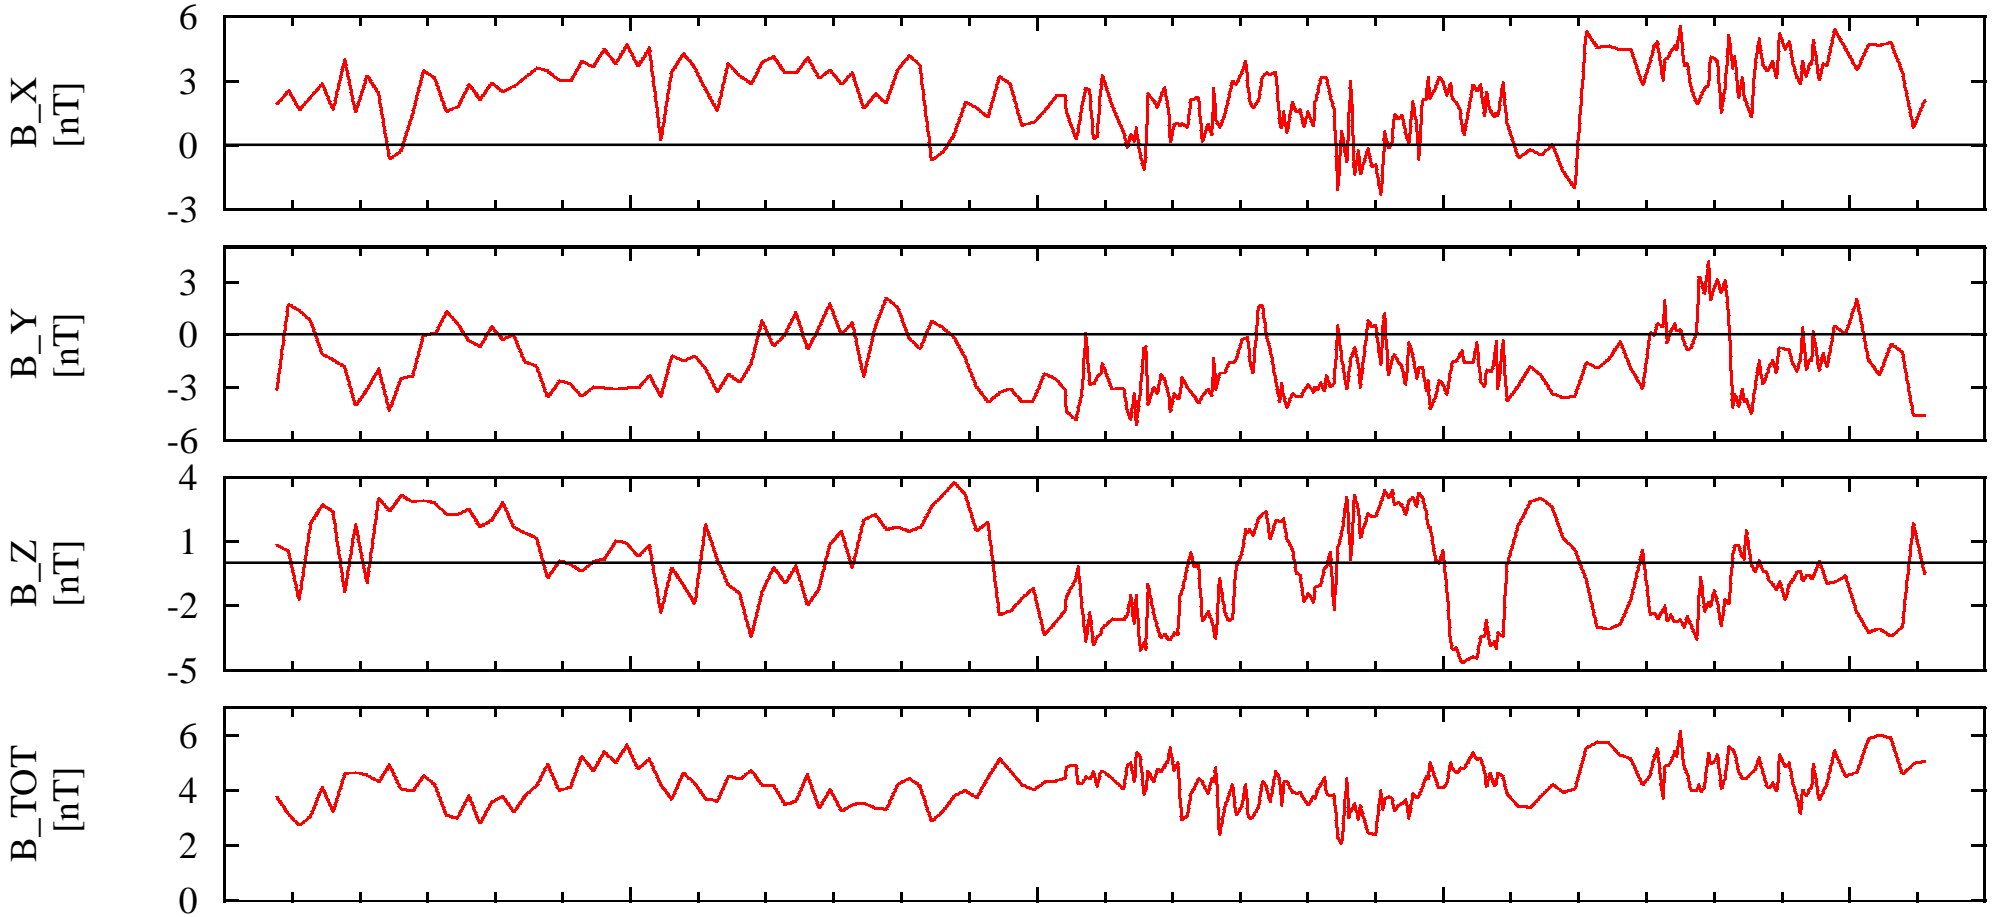

# NEAR Solar Orbital Coordinates

DOY: 263 00:00  
1999-Sep-20

06:00

12:00

18:00

00:00

NSO\_X  $2.11e+005$

$2.11e+005$