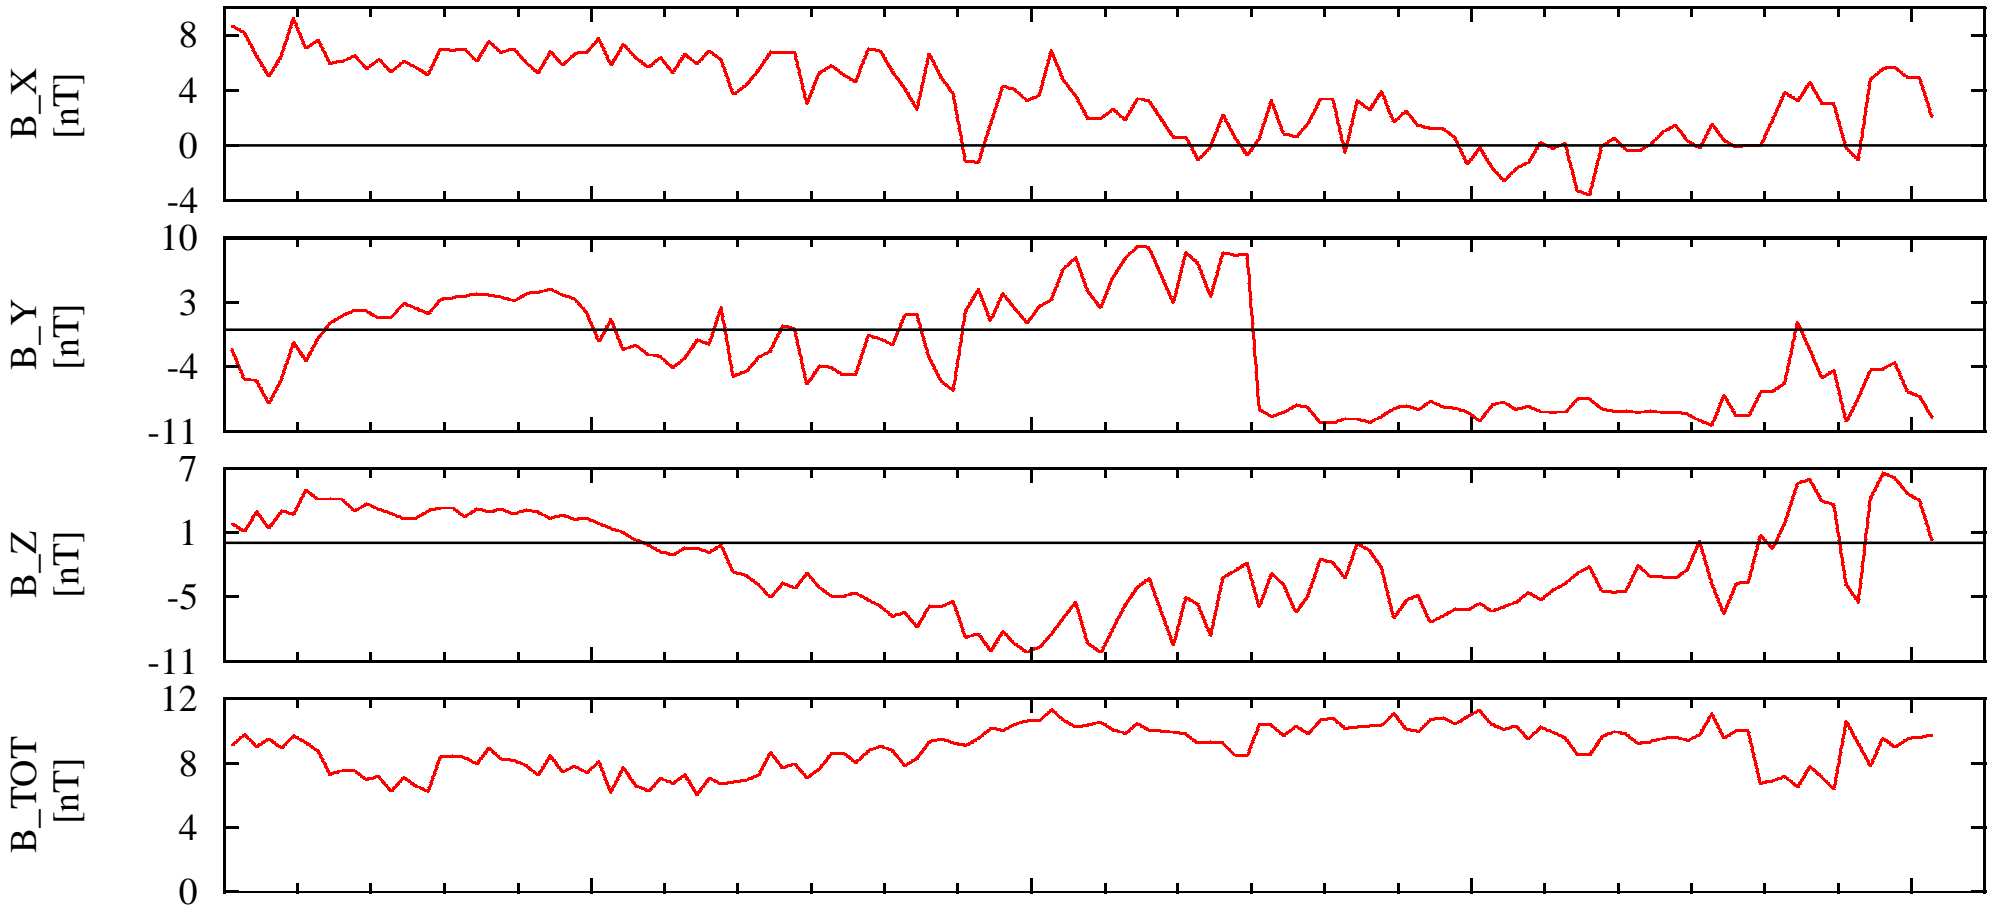

# NEAR Solar Orbital Coordinates

DOY: 261 01:00  
1999-Sep-18

07:00

13:00

19:00

01:00

NSO\_X2.13e+005

2.12e+005