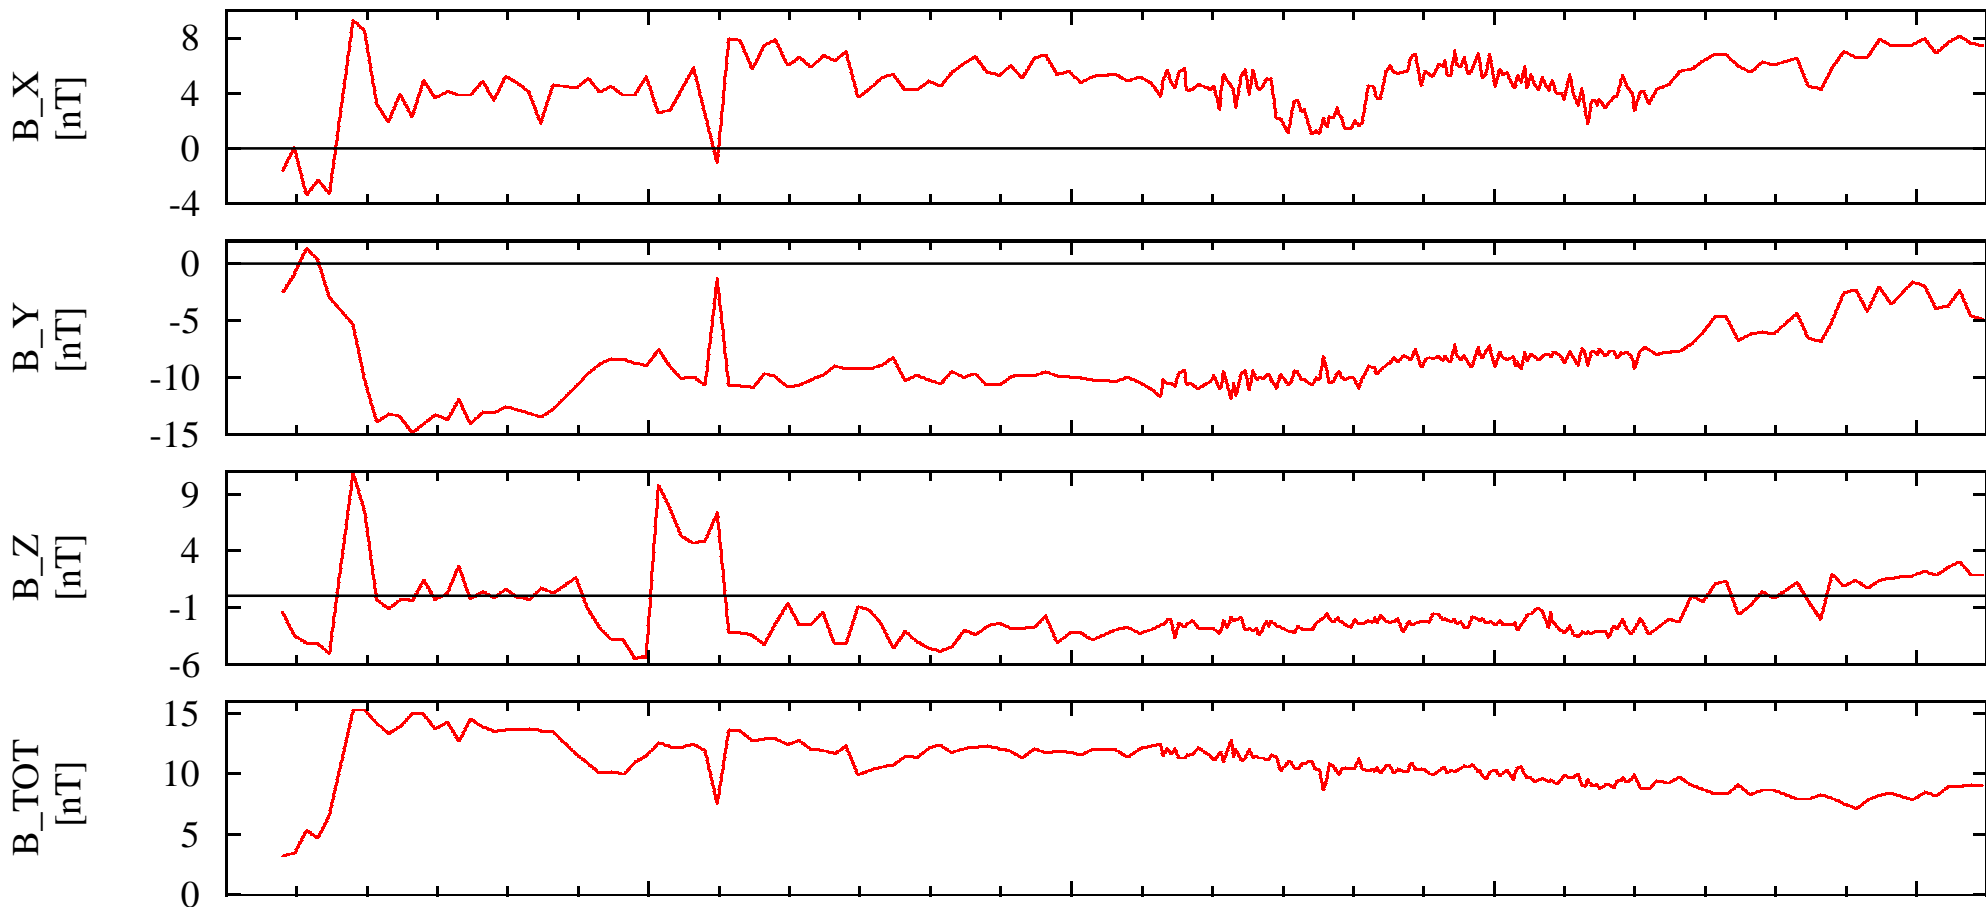

# NEAR Solar Orbital Coordinates

DOY: 260 00:00  
1999-Sep-17

NSO\_X 2.13e+005

2.13e+005

2.13e+005

2.13e+005

2.13e+005

NSO\_Y 2.80e+005

2.79e+005

2.78e+005

2.76e+005

2.75e+005

NSO\_Z 8.83e+004

8.84e+004

8.85e+004

8.86e+004