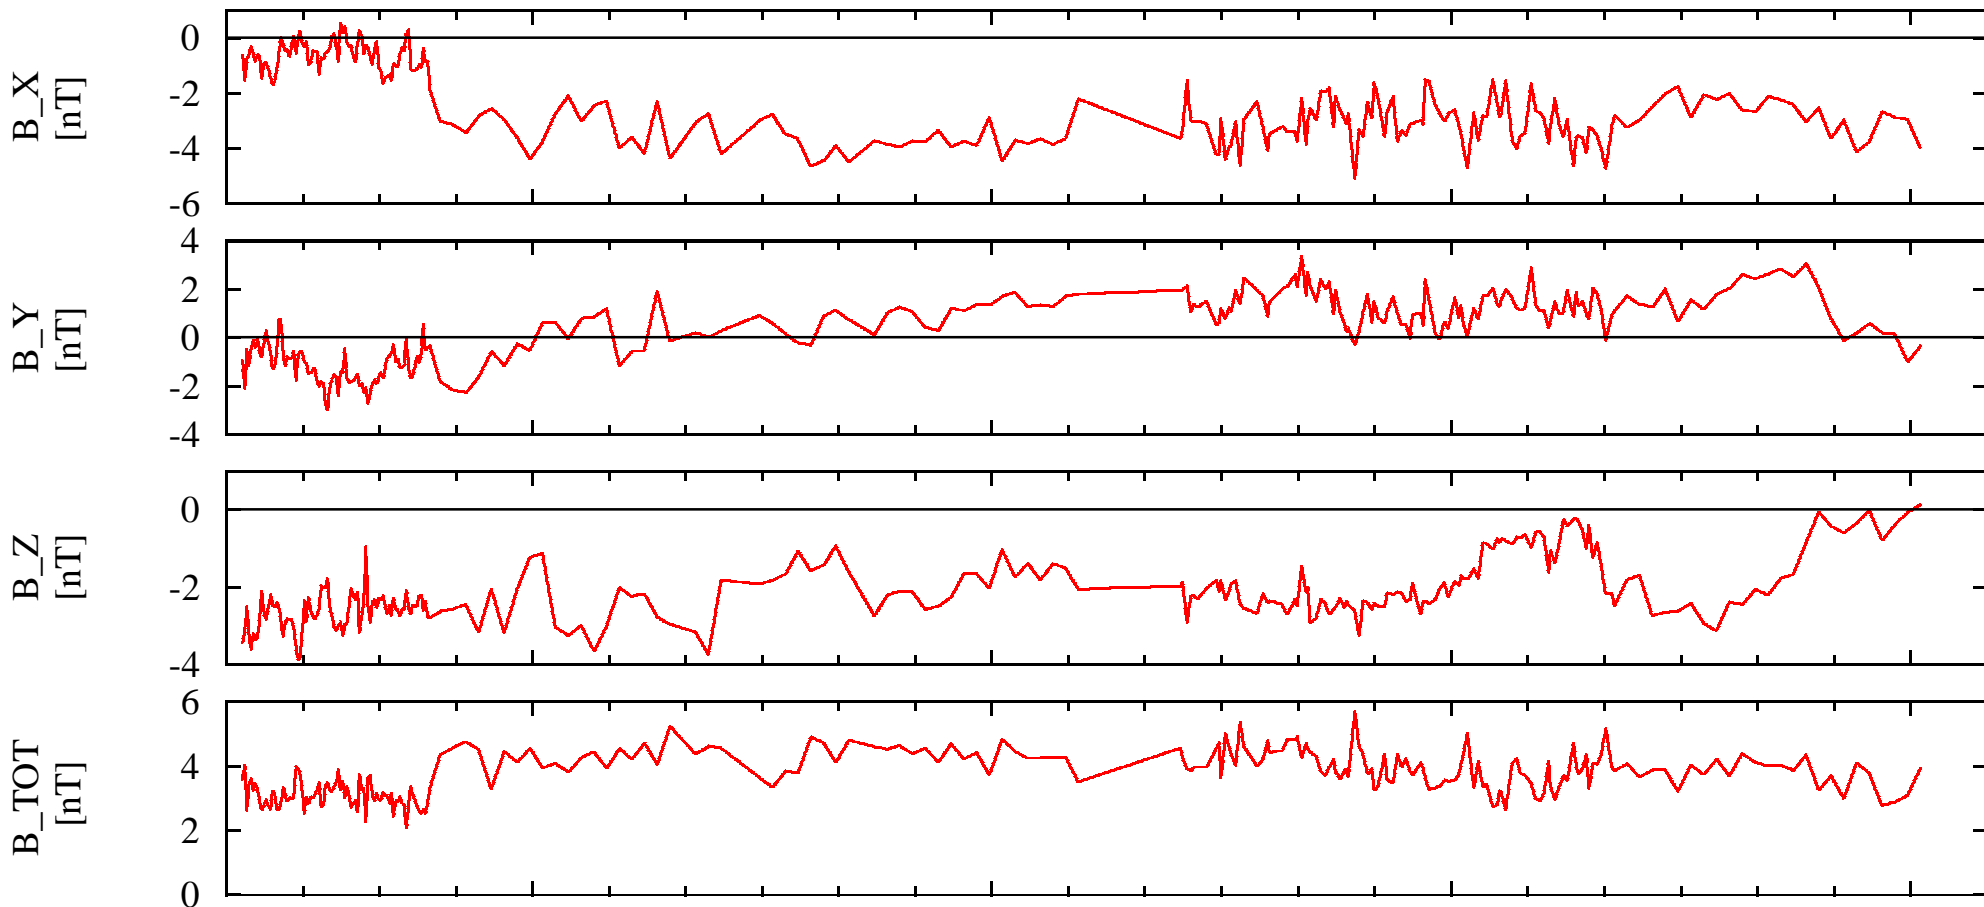

NEAR Solar Orbital Coordinates

DOY: 258 02:00

08:00

14:00

20:00

1999-Sep-15

NSO_X2.14e+005

2.14e+005

2.14e+005

2.14e+005

NSO_Y2.91e+005

2.90e+005

2.88e+005

2.87e+005

NSO_Z8.74e+004

8.75e+004