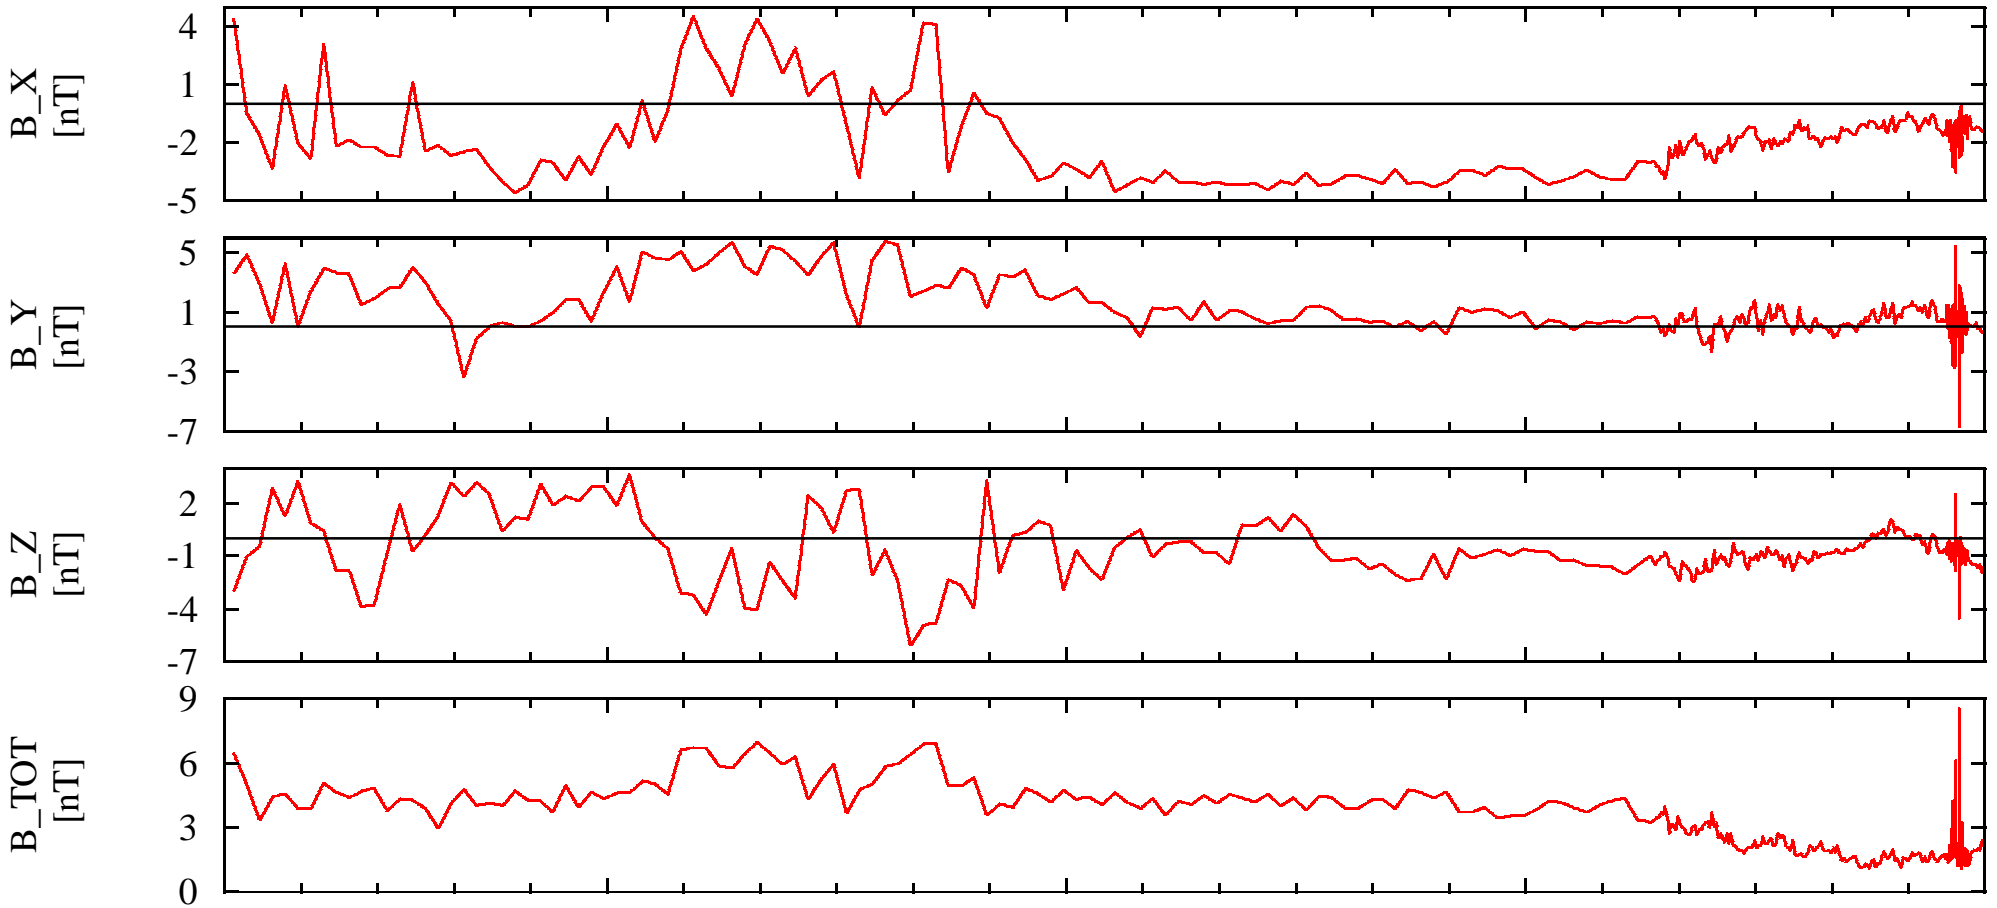

NEAR Solar Orbital Coordinates

DOY: 257 01:00
1999-Sep-14

07:00

13:00

19:00

NSO_X2.15e+005
NSO_Y2.97e+005
NSO_Z8.69e+004

2.15e+005
2.96e+005
8.71e+004

2.15e+005
2.94e+005
8.72e+004

2.15e+005
2.93e+005
8.73e+004