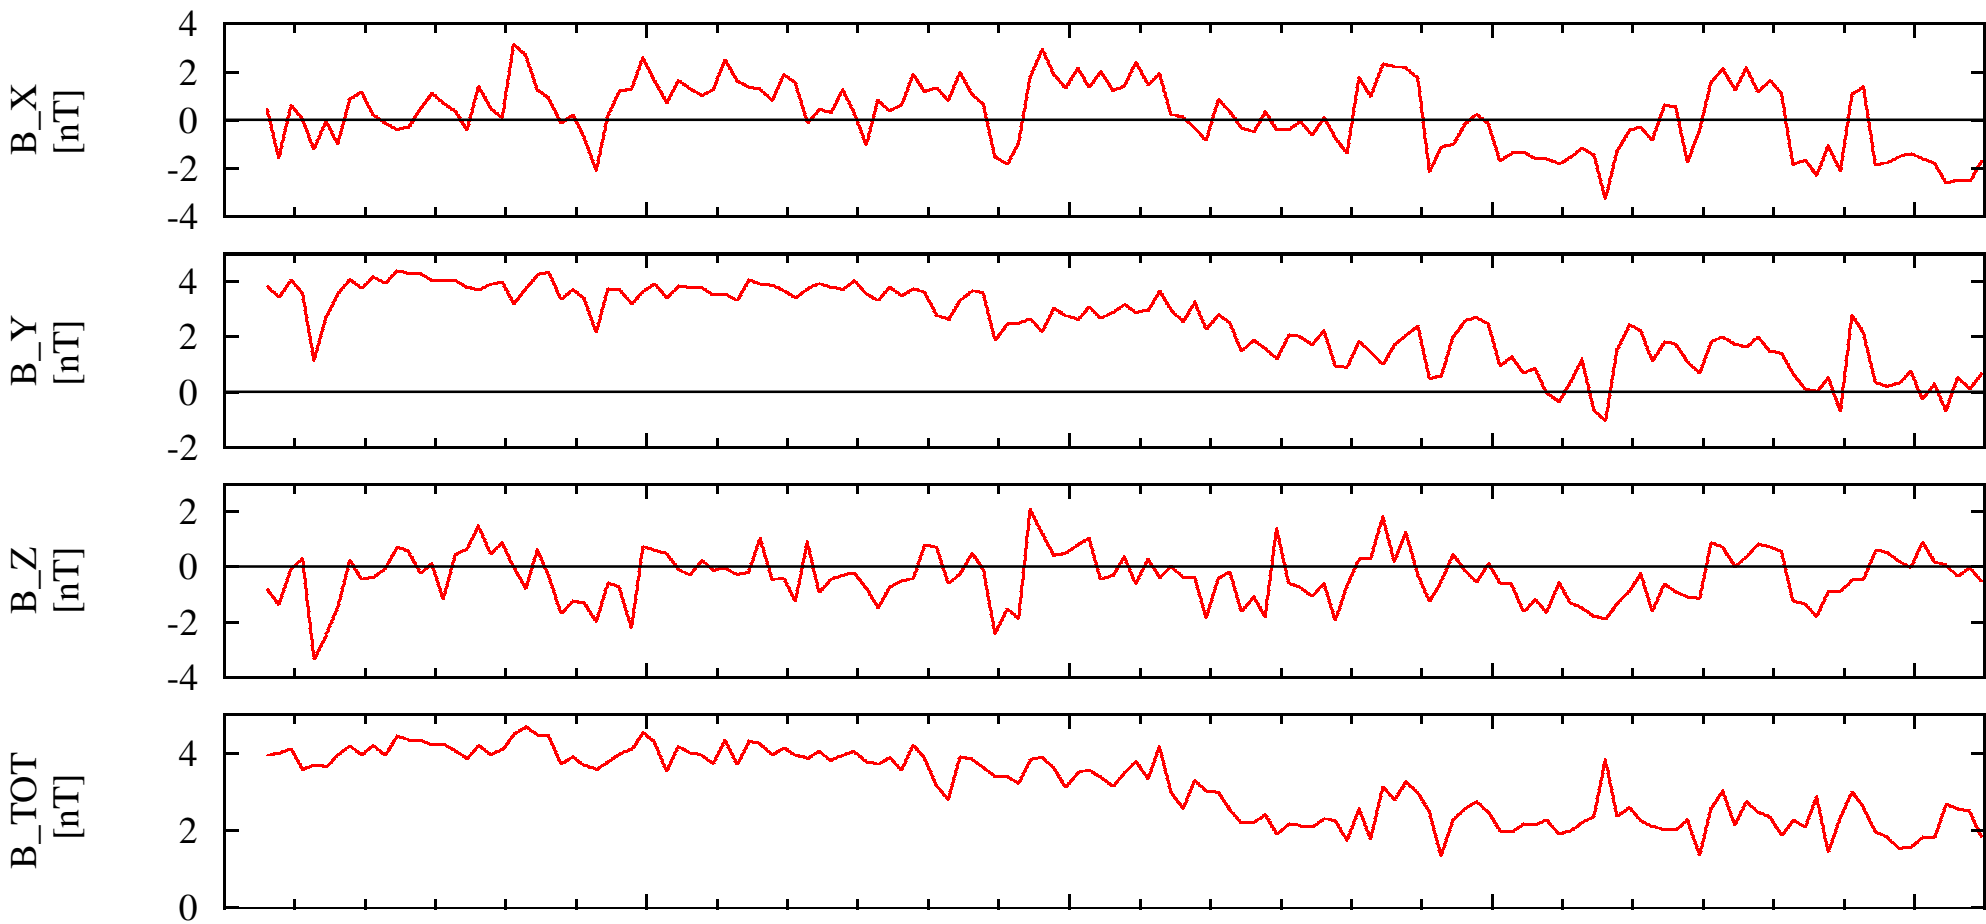

NEAR Solar Orbital Coordinates

DOY: 245 00:00
1999-Sep-2

06:00

12:00

18:00

00:00

NSO_X2.19e+005

2.19e+005