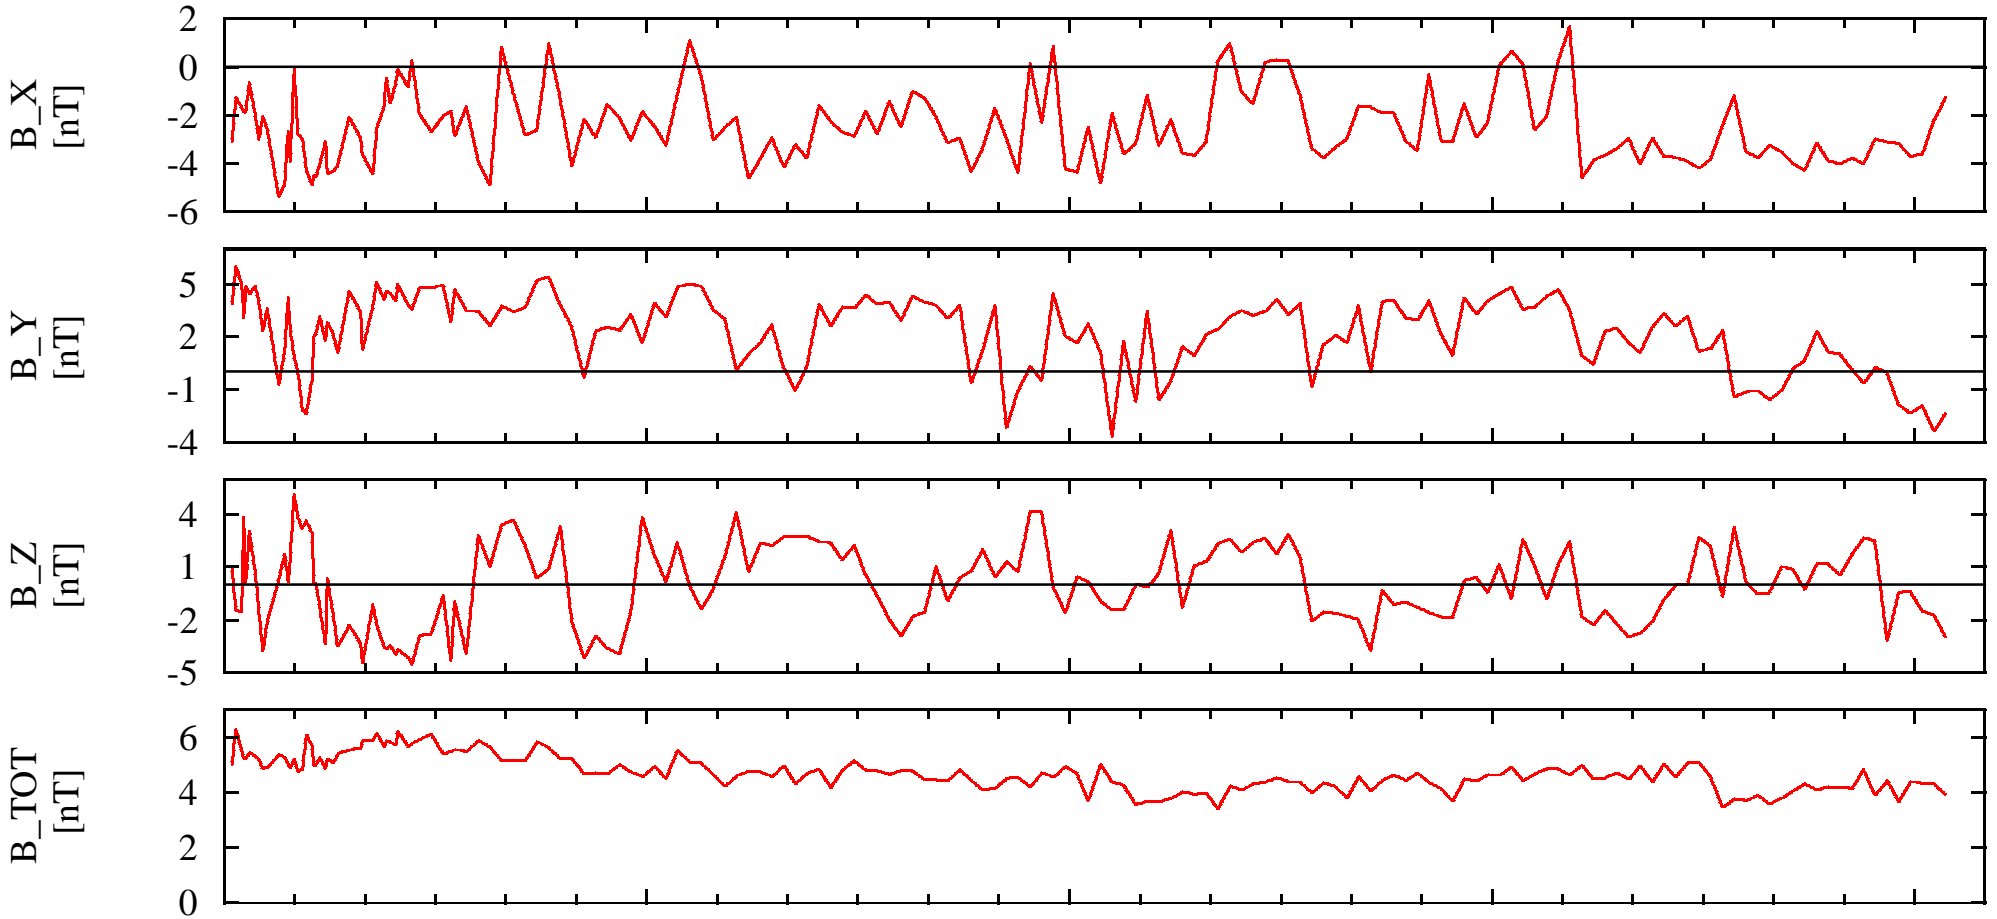

# NEAR Solar Orbital Coordinates

DOY: 241 00:00  
1999-Aug-29

06:00

12:00

18:00

00:00

NSO\_X2.19e+005

2.19e+005