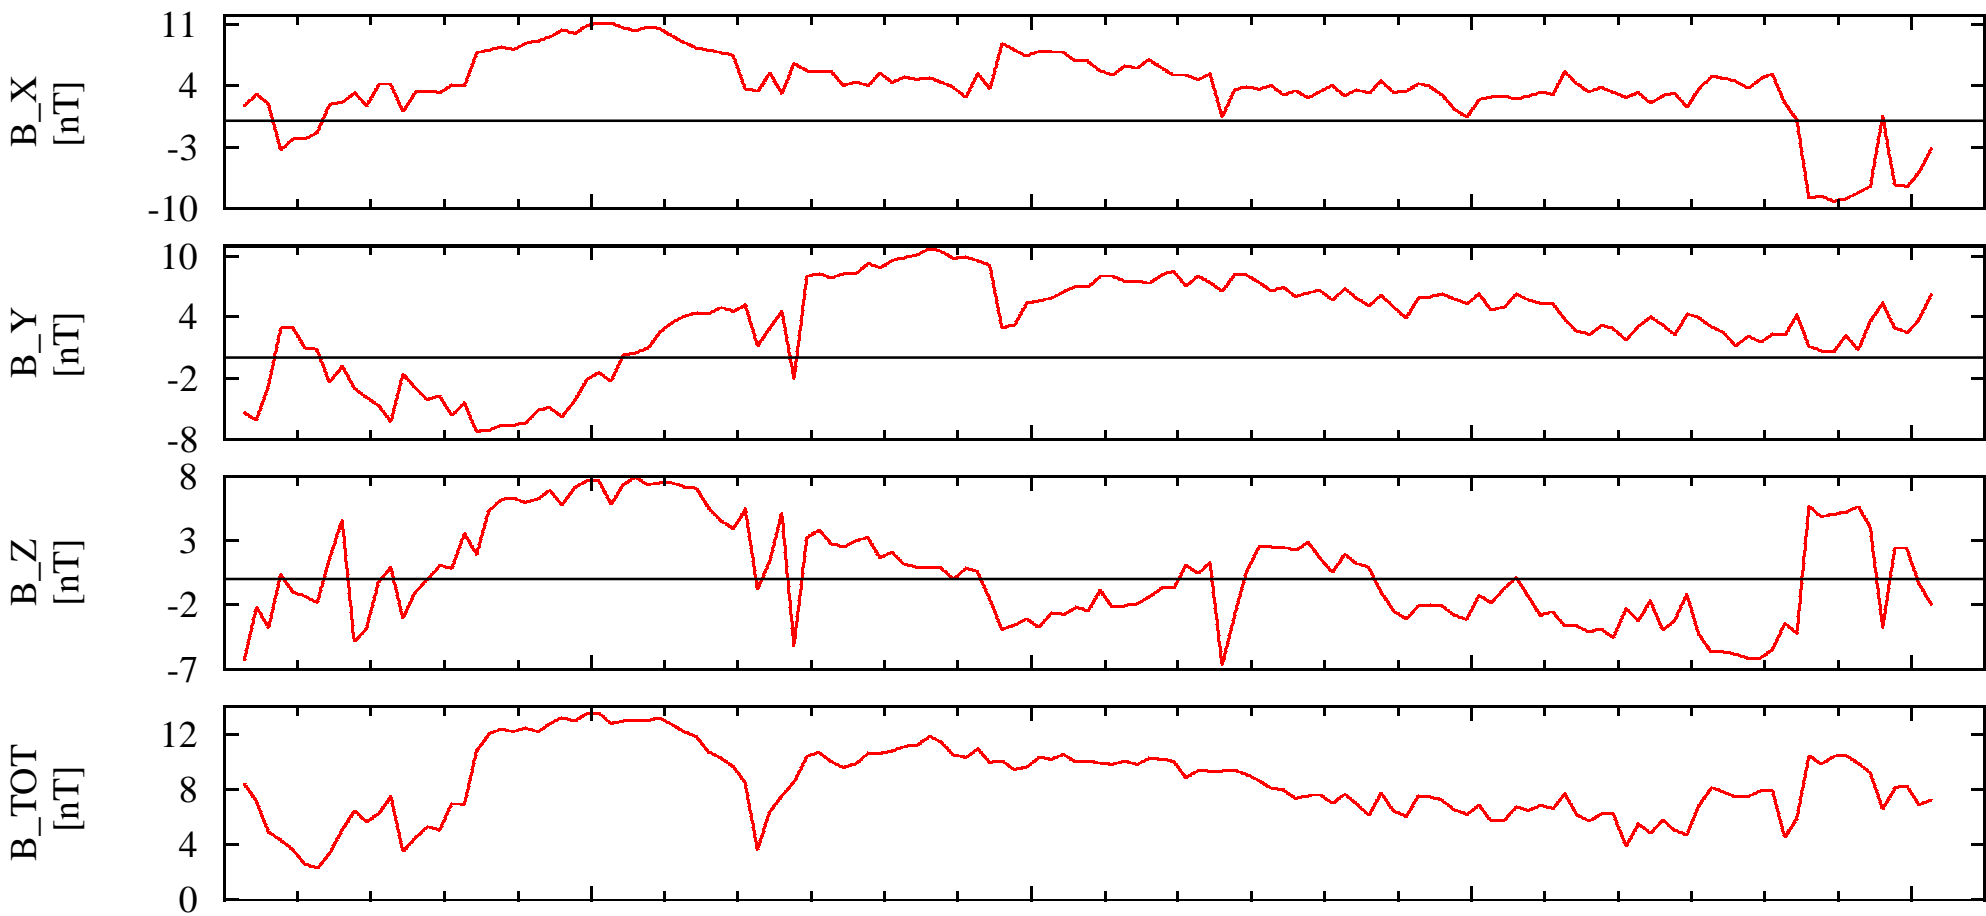

NEAR Solar Orbital Coordinates

DOY: 238 01:00
1999-Aug-26

NSO_X	2.19e+005	2.19e+005	2.19e+005	2.19e+005
NSO_Y	4.09e+005	4.08e+005	4.06e+005	4.03e+005
NSO_Z	7.47e+004	7.49e+004	7.51e+004	7.55e+004