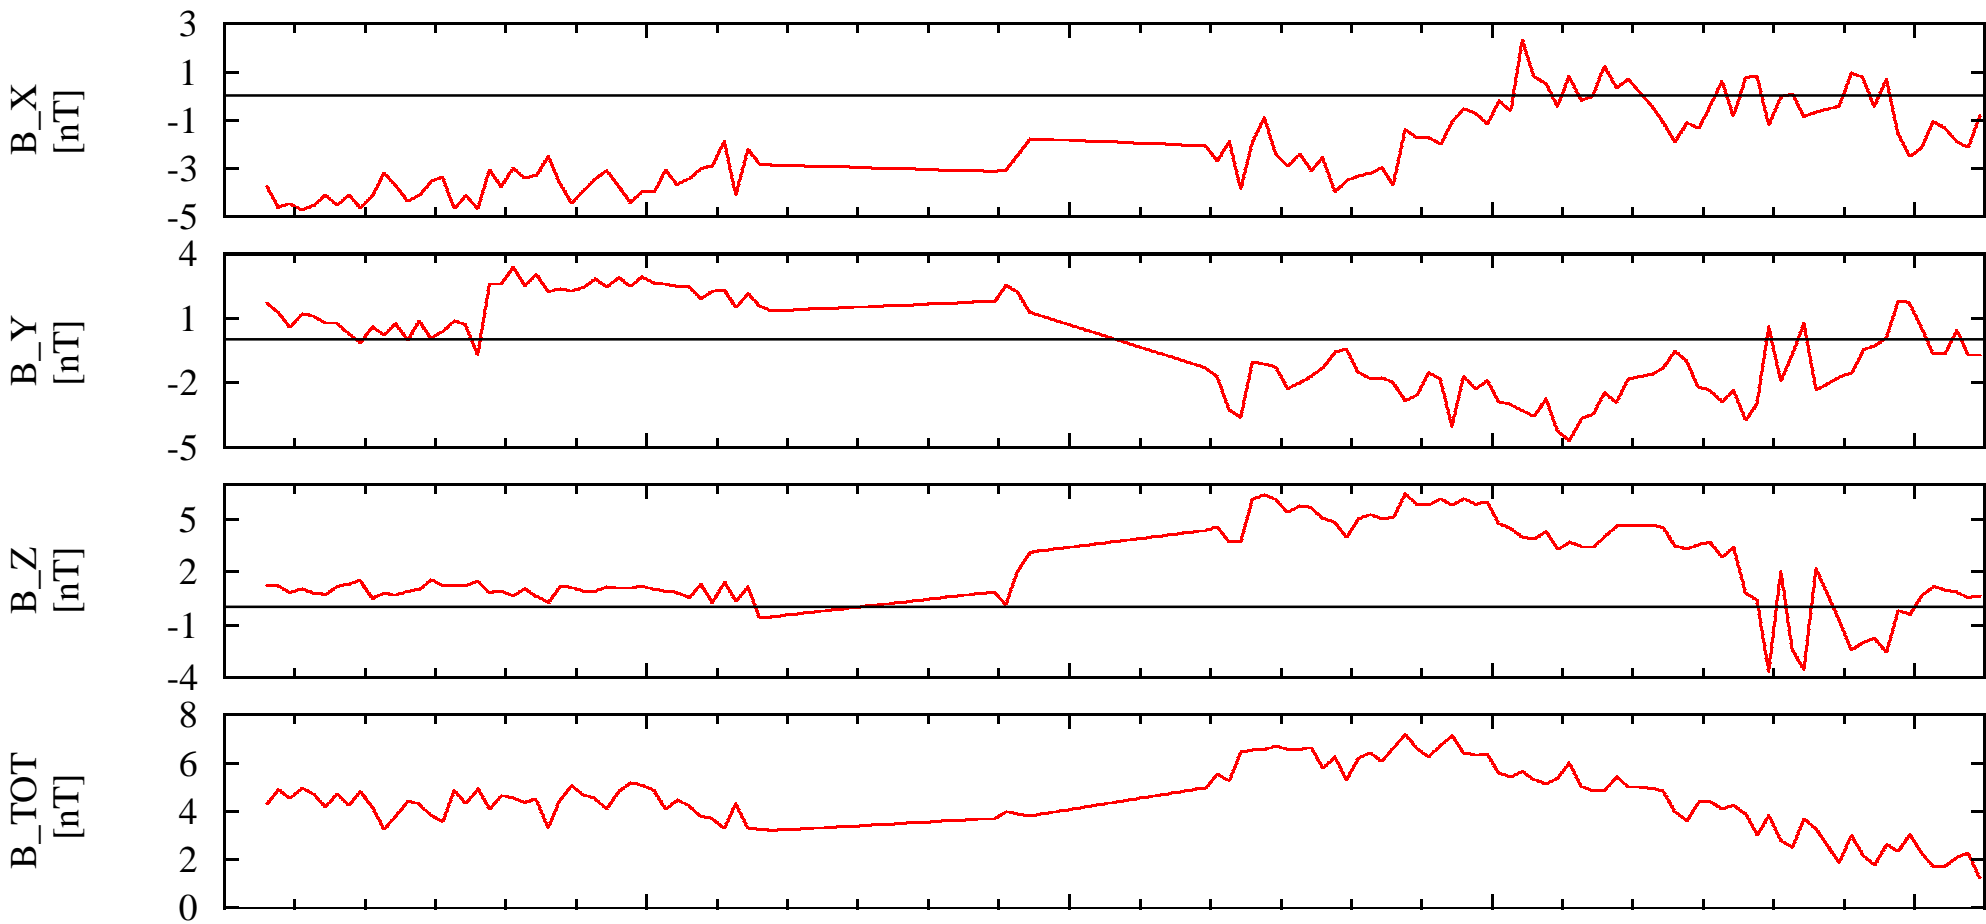

NEAR Solar Orbital Coordinates

DOY: 234 00:00
1999-Aug-22

| | | | | |
|-------|-----------|-----------|-----------|-----------|
| NSO_X | 2.18e+005 | 2.18e+005 | 2.18e+005 | 2.18e+005 |
| NSO_Y | 4.33e+005 | 4.32e+005 | 4.31e+005 | 4.29e+005 |
| NSO_Z | 7.14e+004 | 7.16e+004 | 7.18e+004 | 7.20e+004 |