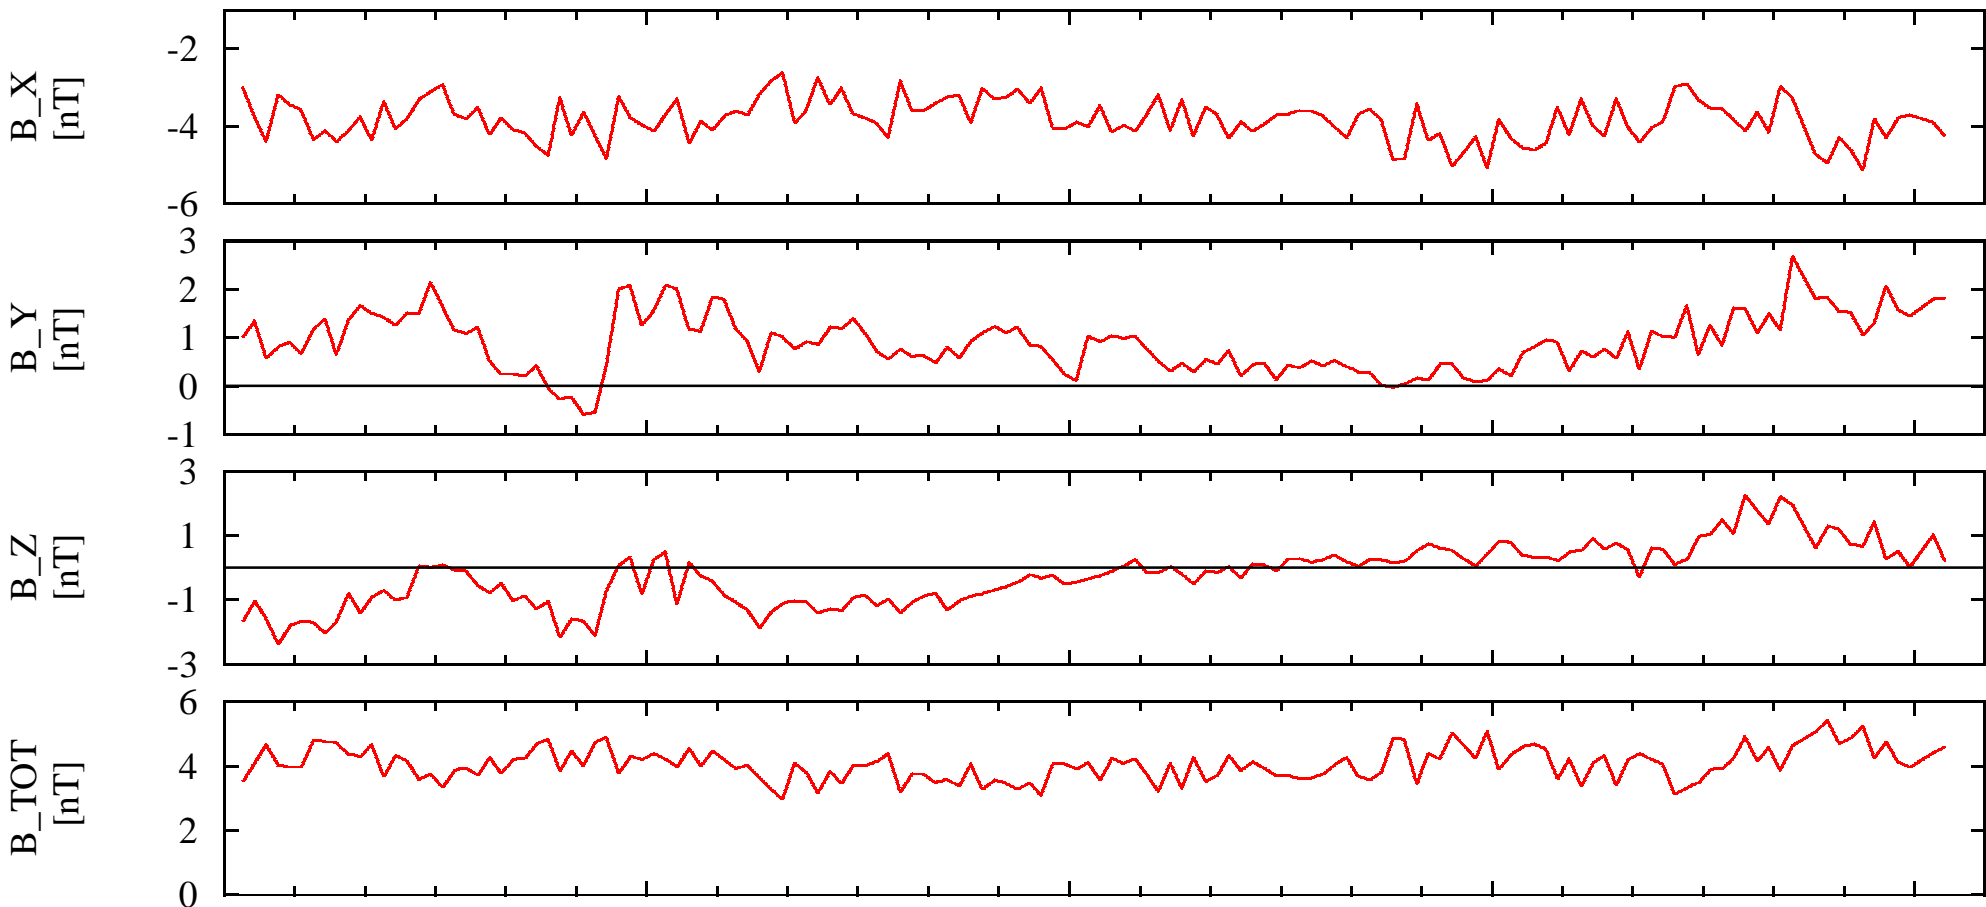

NEAR Solar Orbital Coordinates

DOY: 233 00:00
1999-Aug-21

06:00

12:00

18:00

00:00

NSO_X $2.17e+005$

$2.17e+005$

$2.17e+005$

$2.18e+005$

$2.18e+005$

NSO_Y $4.39e+005$

$4.38e+005$

$4.37e+005$

$4.35e+005$

$4.34e+005$