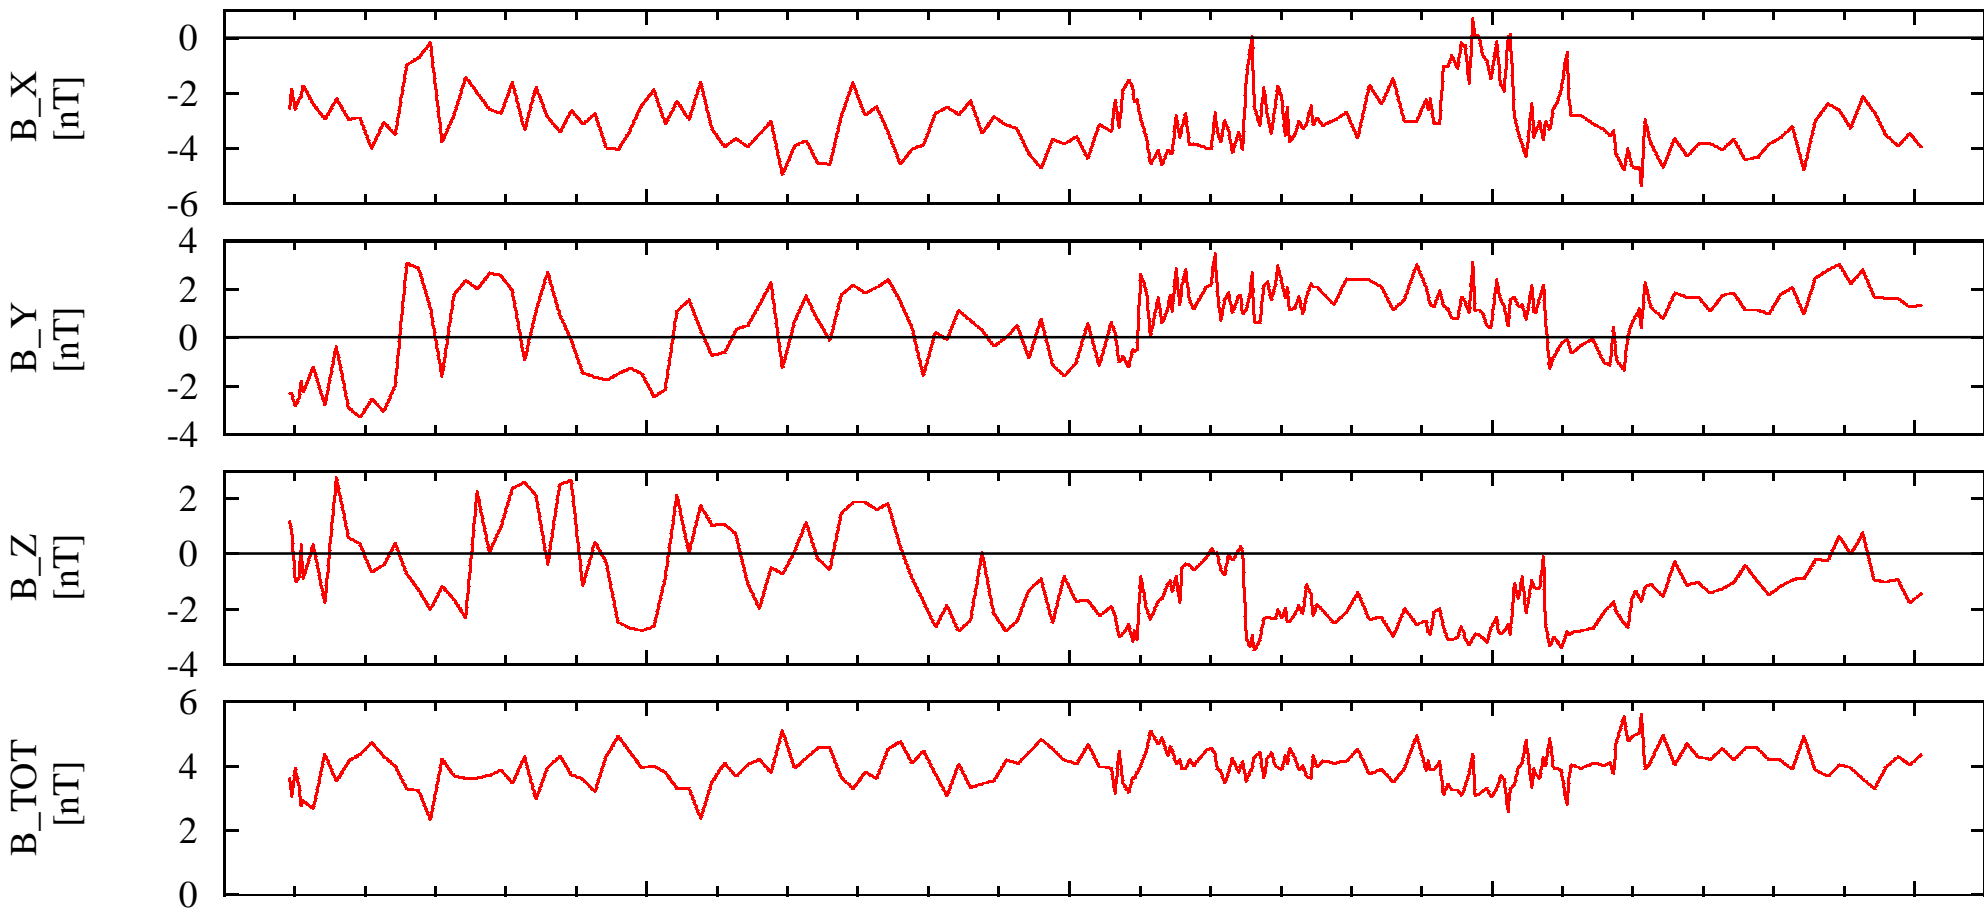

NEAR Solar Orbital Coordinates

DOY: 232 00:00
1999-Aug-20

06:00

12:00

18:00

00:00

NSO_X2.17e+005

2.17e+005