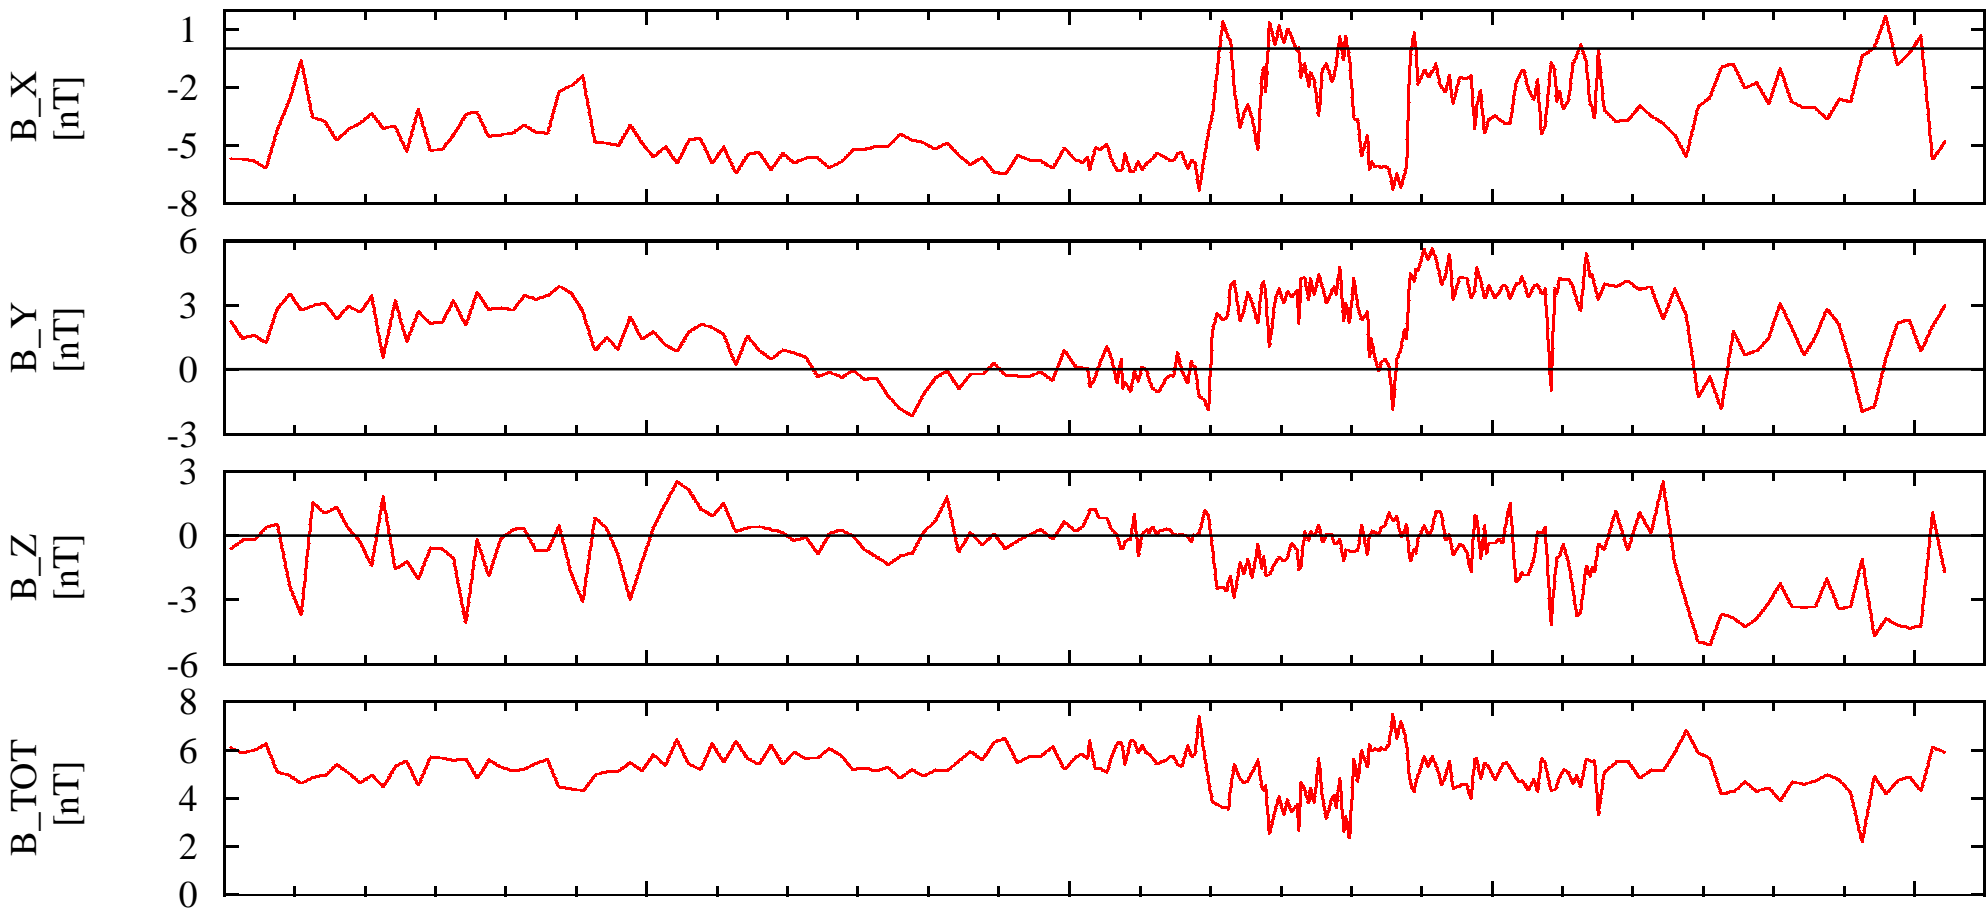

NEAR Solar Orbital Coordinates

DOY: 230 00:00
1999-Aug-18

NSO_X	2.16e+005	2.16e+005	2.16e+005	2.16e+005	2.17e+005
NSO_Y	4.58e+005	4.56e+005	4.55e+005	4.53e+005	4.52e+005
NSO_Z	6.79e+004	6.81e+004	6.83e+004	6.85e+004	6.88e+004