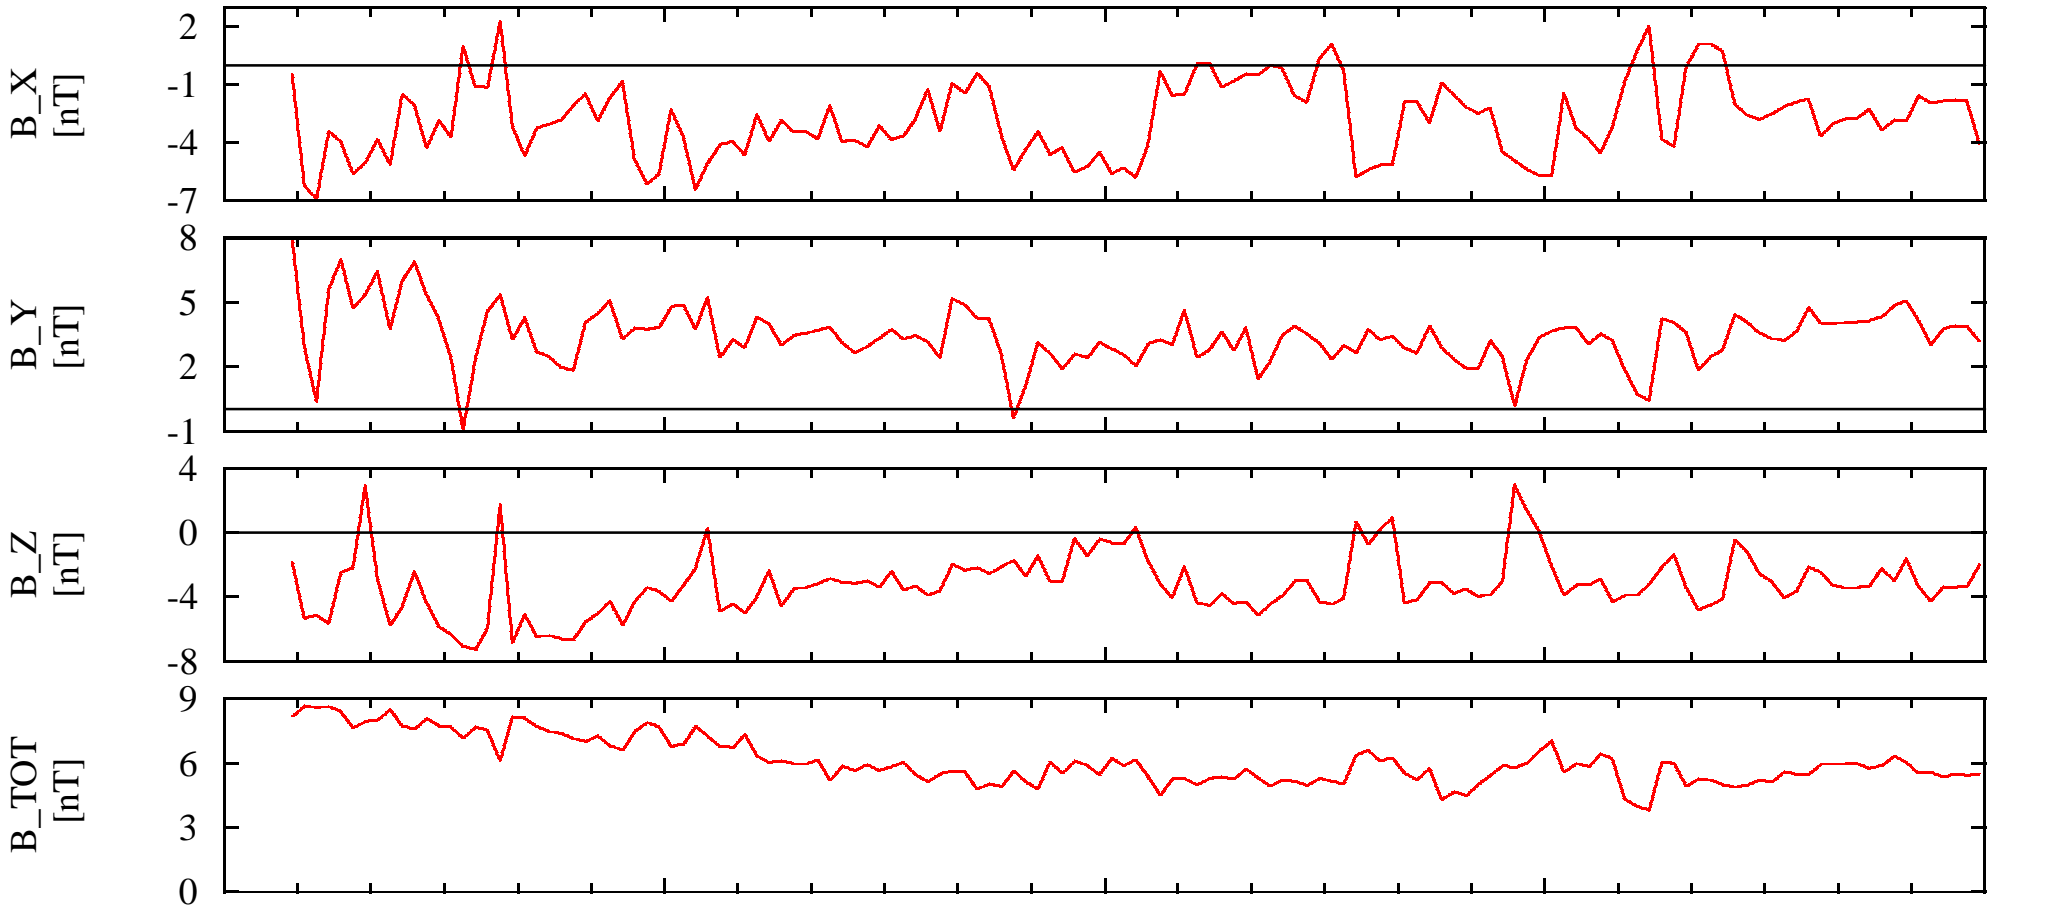

# NEAR Solar Orbital Coordinates

DOY: 229 00:00  
1999-Aug-17

06:00

12:00

18:00

00:00

NSO\_X2.16e+005

2.16e+005