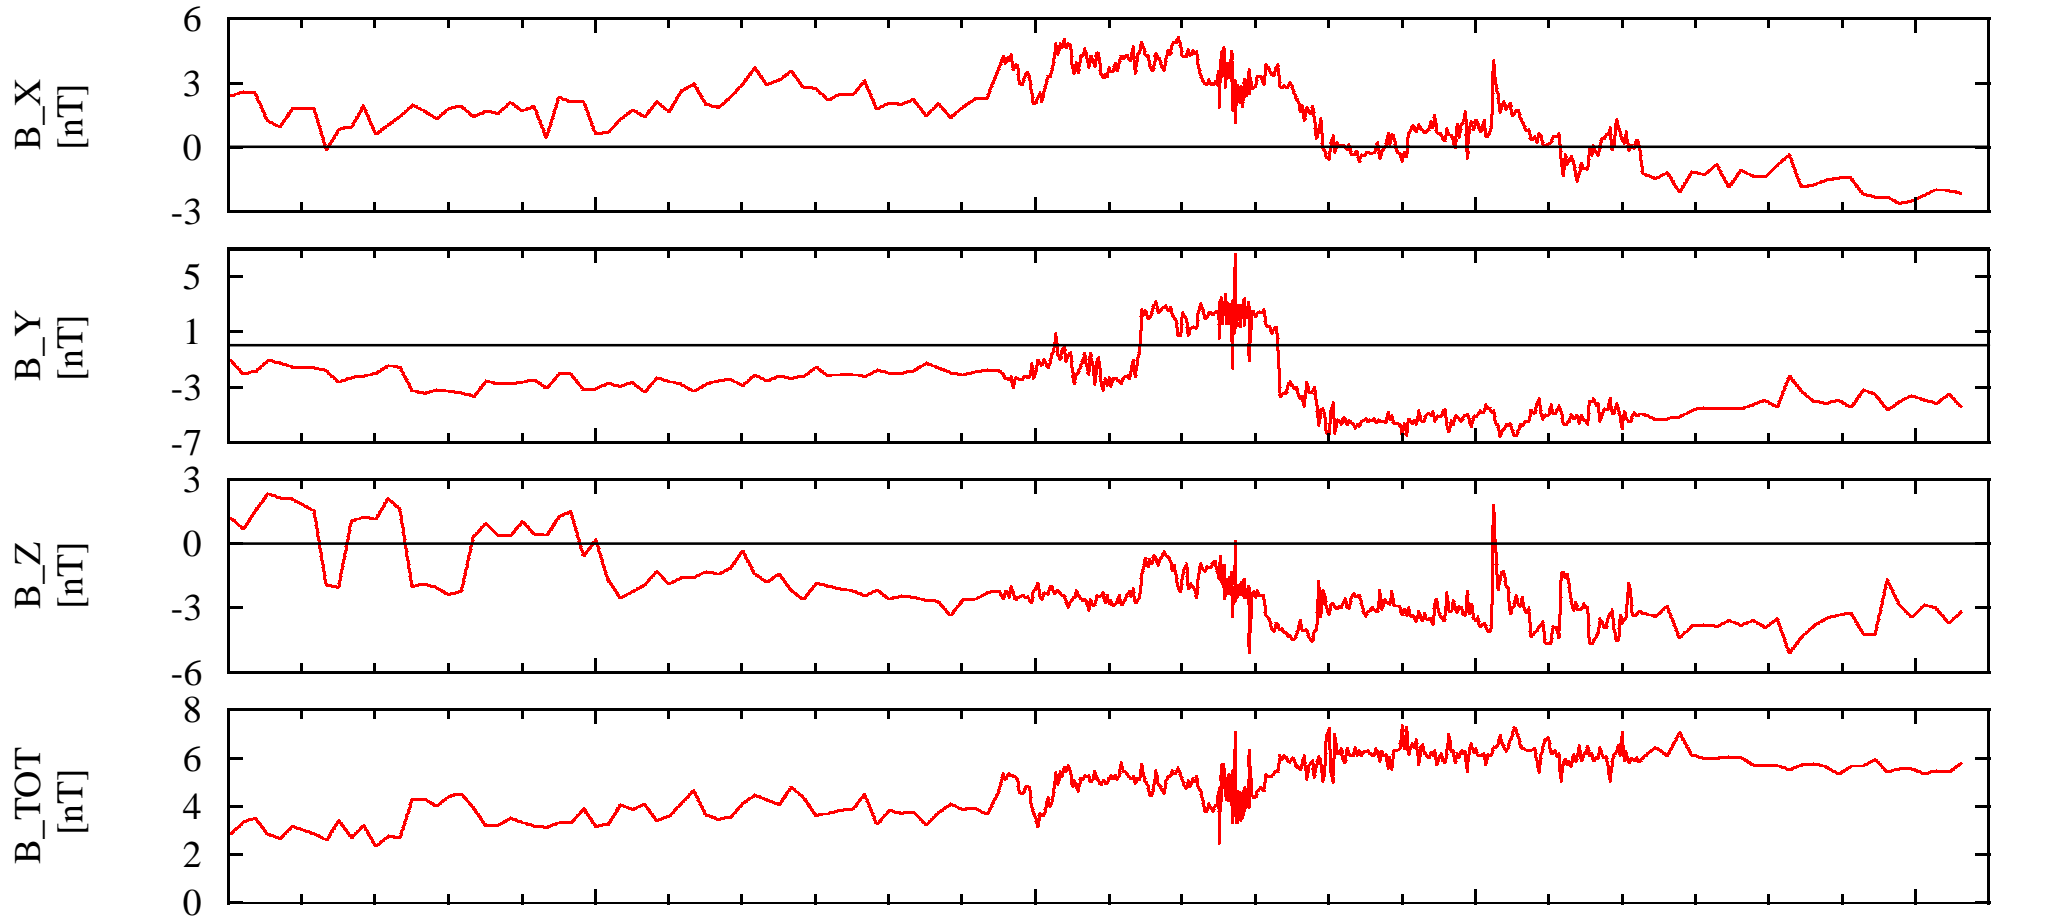

NEAR Solar Orbital Coordinates

DOY: 225 01:00
1999-Aug-13

07:00

13:00

19:00

01:00

NSO_X	2.14e+005	2.14e+005	2.14e+005	2.14e+005
NSO_Y	4.87e+005	4.86e+005	4.84e+005	4.81e+005
NSO_Z	6.32e+004	6.35e+004	6.37e+004	6.42e+004